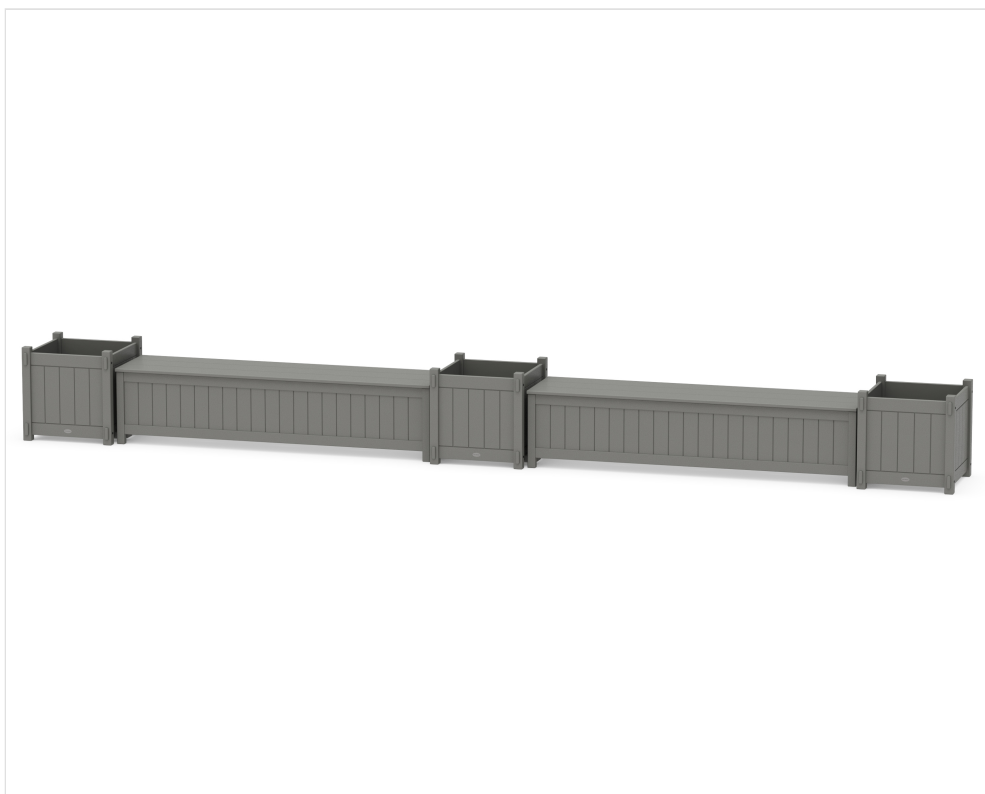

## 72" Vineyard Straight Double Planter Storage Bench Set- Large

BRAND | POLYWOOD®

COLLECTION | Vineyard

SKU | PWS2962-1

### SET WEIGHT + DIMENSIONS

Overall Set Weight	344.5 lbs
Recommended Minimum Space (Based on pictured configuration)	117.0" W x 21.0" H x 117.0" D

### INDIVIDUAL ITEM DIMENSIONS

Qty	NAME	SKU	DIMENSIONS (W x H x D)
2	Vineyard 72" Storage Bench	BNS721	72.25" x 17.03" x 17.58"
3	Vineyard Large Square Planter Box	6311S	21.53" x 21.0" x 20.73"
4	Modular Planter Connection Block	P15675	1.5" x 4.0" x 12.5"