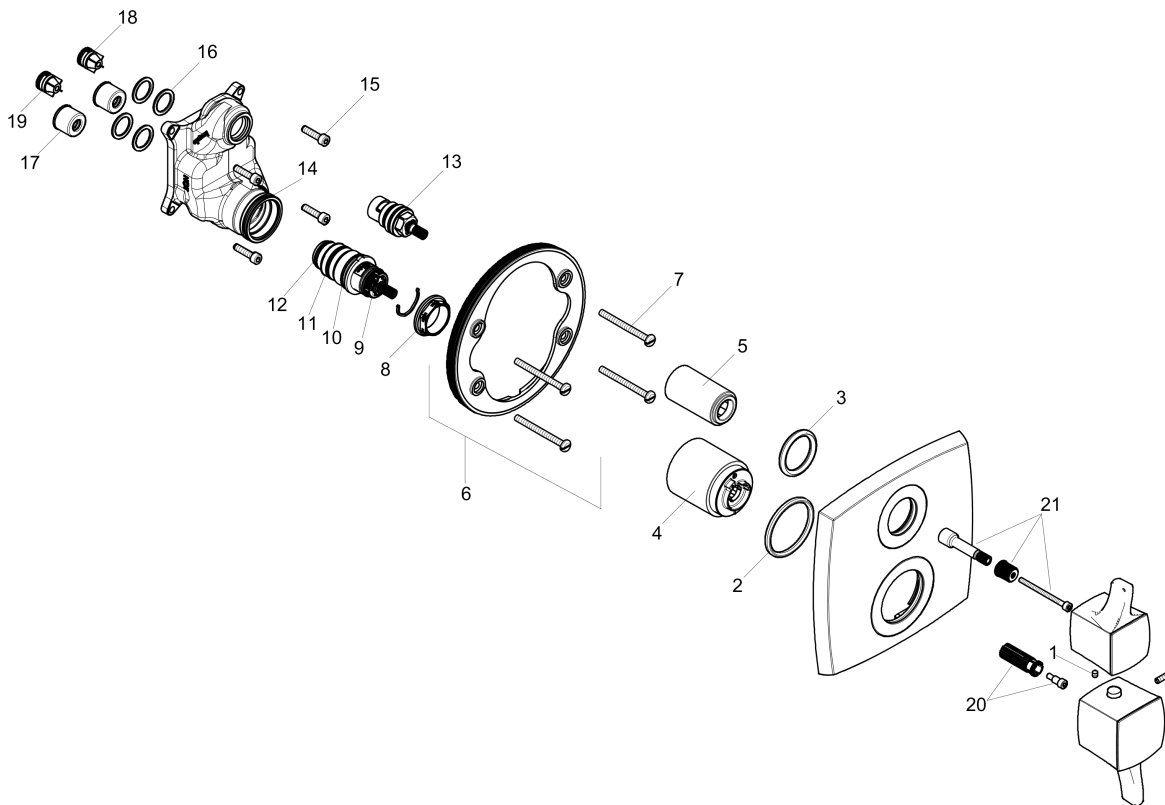

Ecostat Classic
Thermostatic Trim with Volume Control, Square
 Finishes : **chrome** Part no. : **15727001**

Description

Features

- Volume control for 1 outlet
- Flow: 6.0 GPM (22.7 L/Min)
- Thermostatic cartridge, Ceramic cartridge
- Anti-scald 100° safety stop
- Optimized for water-efficient shower products

Item details

List Price \$ 515.00

Compliance

Product image

Scale drawing

Ecostat Classic
Thermostatic Trim with Volume Control, Square
 Finishes : **chrome** Part no. : **15727001**

Exploded drawing

Year of production: >02/19

Ecostat Classic
Thermostatic Trim with Volume Control, Square
 Finishes : **chrome** Part no. : **15727001**

Spare parts list

Year of production: >02/19

Pos.	Description	Part no.	Price	PU
1	hollow set screw M4x5	92846000	-	1
2	O-ring 44x4	98471000	-	1
3	O-ring 30x5	98153000	-	1
4	sleeve	92216000	-	1
5	sleeve	96446000	-	1
6	holder for escutcheon	98793000	-	1
7	set of fixing screws	96454000	-	1
8	nut	98913000	-	1
9	thermostat cartridge	98282000	-	1
10	O-ring 25x2,5	92146000	-	1
11	O-ring 25x1,5	98146000	-	1
12	O-ring 20x1,5	98197000	-	1
13	shut off unit right closing	94009000	-	1
14	O-ring 36x2	98156000	-	1
15	set of screws	96525000	-	1
16	O-ring 16x2	98133000	-	1
17	noise reduction	94073000	-	1
18	set of non return valves DW 15	97350000	-	1
19	non return valve (pressure-resistant up to 2 MPa)	92594000	-	1
20	handle fixing set	95843000	-	1
21	adapter for handle	95252000	-	1
a	compensation set 1°	95521000	-	1
b	extension 25 mm	13595000	-	1
c	set of fixing screws	97747000	-	1
d	screw cover	95181000	-	1
e	extension 10 mm for iBox universal with shut-off unit	92332000	-	1