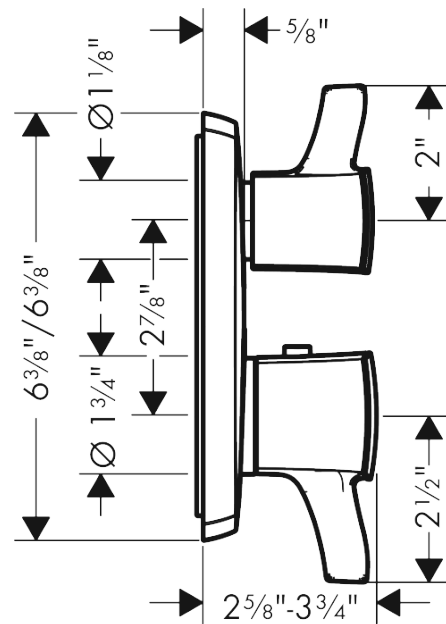

Ecostat Classic
Thermostatic Trim with Volume Control, Square
 Finishes : **chrome** Part no. : **15727001**

Description

Features

- Volume control for 1 outlet
- Flow: 6.0 GPM (22.7 L/Min)
- Thermostatic cartridge, Ceramic cartridge
- Anti-scald 100° safety stop
- Optimized for water-efficient shower products

Item details

List Price \$ 515.00

Compliance

Product image

Scale drawing

Ecostat Classic
Thermostatic Trim with Volume Control, Square
 Finishes : **chrome** Part no. : **15727001**

Exploded drawing

Year of production: >02/19

Ecostat Classic
Thermostatic Trim with Volume Control, Square
 Finishes : **chrome** Part no. : **15727001**

Spare parts list

Year of production: >02/19

Pos.	Description	Part no.	Price	PU
1	hollow set screw M4x5	92846000	-	1
2	O-ring 44x4	98471000	-	1
3	O-ring 30x5	98153000	-	1
4	sleeve	92216000	-	1
5	sleeve	96446000	-	1
6	holder for escutcheon	98793000	-	1
7	set of fixing screws	96454000	-	1
8	nut	98913000	-	1
9	thermostat cartridge	98282000	-	1
10	O-ring 25x2,5	92146000	-	1
11	O-ring 25x1,5	98146000	-	1
12	O-ring 20x1,5	98197000	-	1
13	shut off unit right closing	94009000	-	1
14	O-ring 36x2	98156000	-	1
15	set of screws	96525000	-	1
16	O-ring 16x2	98133000	-	1
17	noise reduction	94073000	-	1
18	set of non return valves DW 15	97350000	-	1
19	non return valve (pressure-resistant up to 2 MPa)	92594000	-	1
20	handle fixing set	95843000	-	1
21	adapter for handle	95252000	-	1
a	compensation set 1°	95521000	-	1
b	extension 25 mm	13595000	-	1
c	set of fixing screws	97747000	-	1
d	screw cover	95181000	-	1
e	extension 10 mm for iBox universal with shut-off unit	92332000	-	1