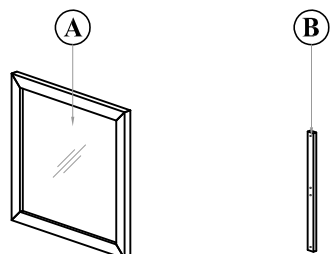

BOHO CHIC MIRROR ASSEMBLY INSTRUCTIONS

PARTS PACKING CONFIGURATIONS

BOX #1 :
A. MIRROR 1 PC
B. MIRROR SUPPORT 2PCS
*MIRROR HARDWARE PACK

BOX #2 :
C. DRESSER (SOLD SEPARATELY) 1PC

OPTION 1 : ATTACHING MIRROR TO DRESSER

HARDWARE PACKED IN BOX #1

1	ALLEN BOLT (M6X50)		8 PCS
2	SPRING WASHER (M6)		8 PCS
3	FLAT WASHER (M6)		8 PCS
4	ALLEN KEY		1 PC

OPTION 2 : ATTACHING MIRROR TO WALL

ASSEMBLY COMPLETE

TOOL REQUIRED: PHILLIPS HEAD SCREW DRIVER (NOT PROVIDED)