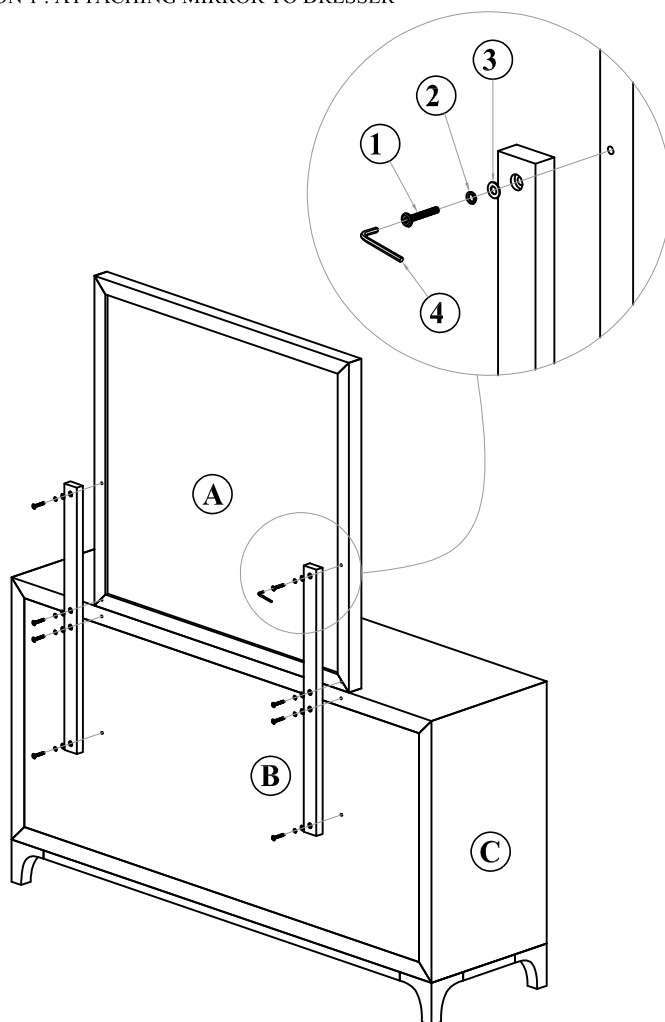

BOHO CHIC MIRROR ASSEMBLY INSTRUCTIONS

PARTS PACKING CONFIGURATIONS

BOX #1 :
A. MIRROR 1 PC
B. MIRROR SUPPORT 2PCS
*MIRROR HARDWARE PACK

BOX #2 :
C. DRESSER (SOLD SEPARATELY) 1PC

OPTION 1 : ATTACHING MIRROR TO DRESSER

HARDWARE PACKED IN BOX #1

1	ALLEN BOLT (M6X50)		8 PCS
2	SPRING WASHER (M6)		8 PCS
3	FLAT WASHER (M6)		8 PCS
4	ALLEN KEY		1 PC

OPTION 2 : ATTACHING MIRROR TO WALL

ASSEMBLY COMPLETE

TOOL REQUIRED: PHILLIPS HEAD SCREW DRIVER (NOT PROVIDED)