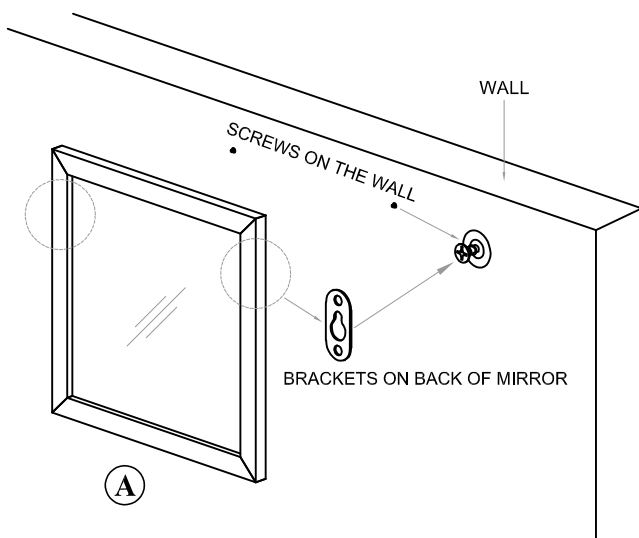

BOHO CHIC MIRROR ASSEMBLY INSTRUCTIONS

PARTS PACKING CONFIGURATIONS

BOX #1 :
A. MIRROR 1 PC
B. MIRROR SUPPORT 2PCS
*MIRROR HARDWARE PACK

BOX #2 :
C. DRESSER (SOLD SEPARATELY) 1PC

OPTION 1 : ATTACHING MIRROR TO DRESSER

HARDWARE PACKED IN BOX #1

1	ALLEN BOLT (M6X50)		8 PCS
2	SPRING WASHER (M6)		8 PCS
3	FLAT WASHER (M6)		8 PCS
4	ALLEN KEY		1 PC

OPTION 2 : ATTACHING MIRROR TO WALL

ASSEMBLY COMPLETE

TOOL REQUIRED: PHILLIPS HEAD SCREW DRIVER (NOT PROVIDED)