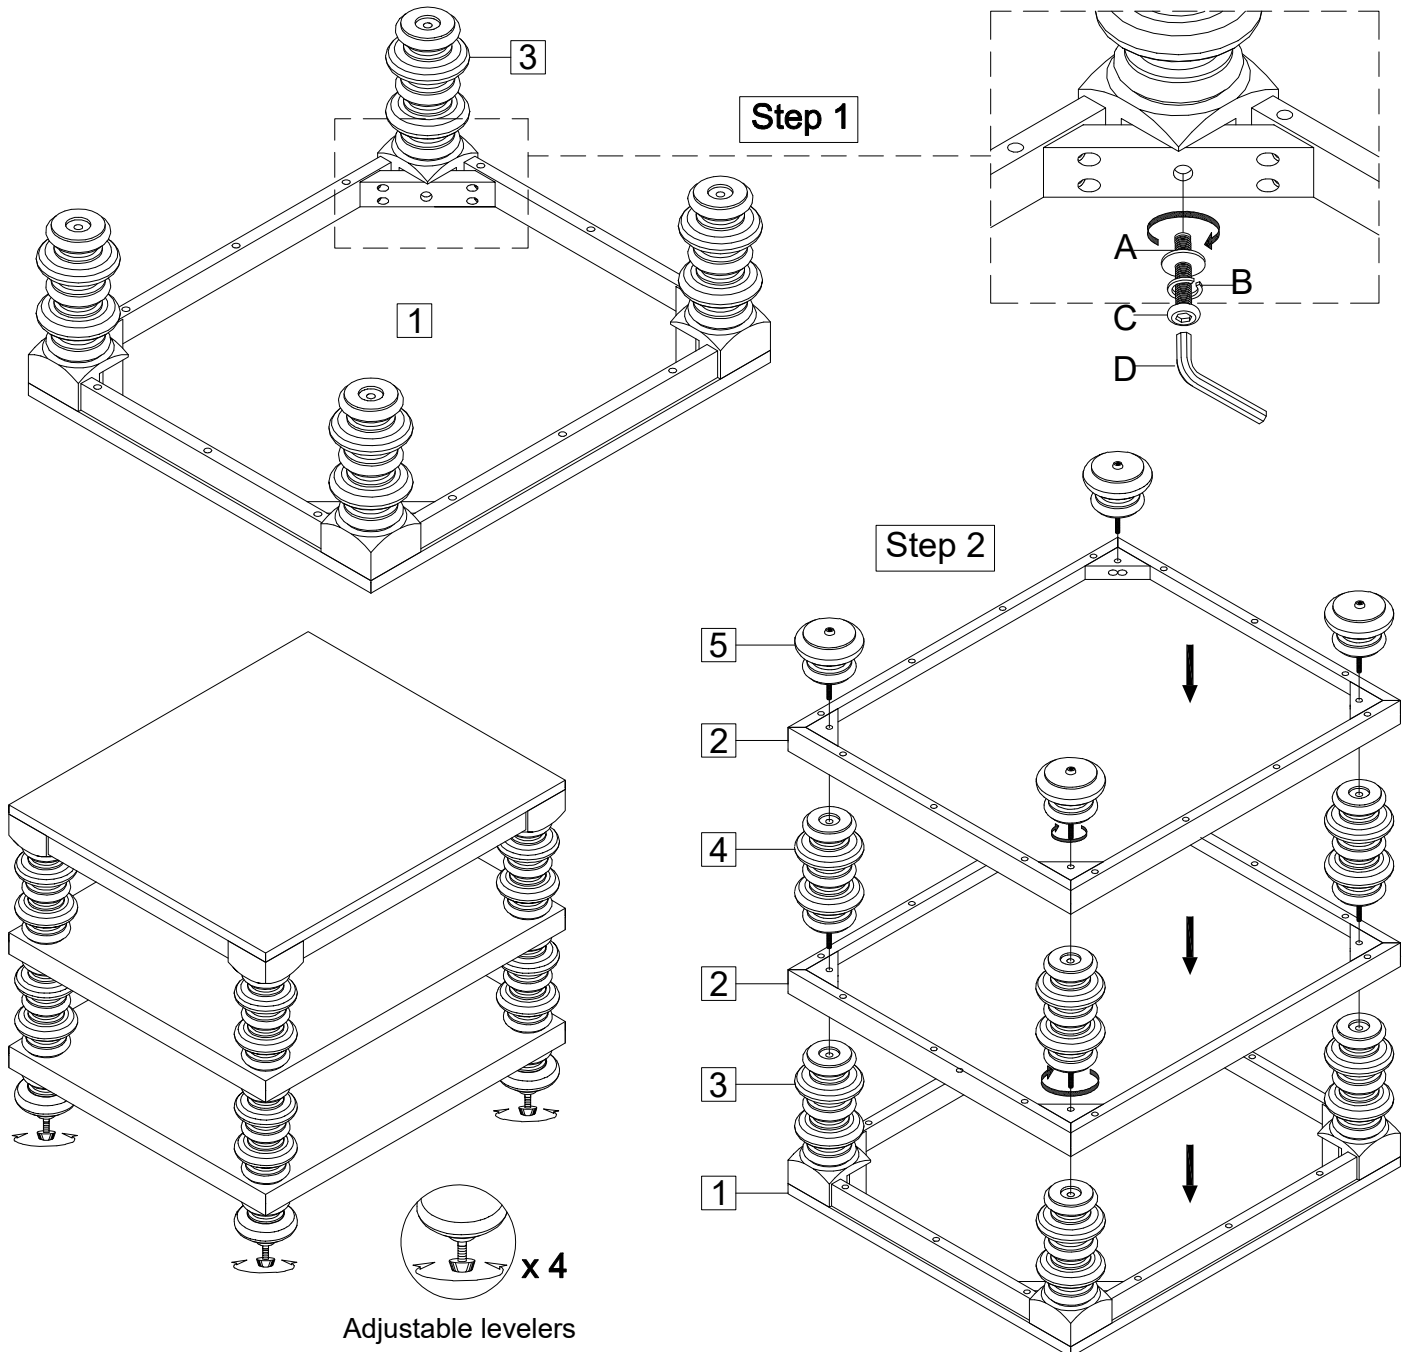

Thank you for purchasing this quality product from A.R.T. Furniture. Be sure to check all packing material for parts which may have come loose inside the cartons during shipment. Identify and count all parts and compare with the parts list below.

Note: Some furniture is heavy, it is recommended that two people assembly this item to avoid injury or damage.

Parts List

No.	Image	Description	Qt.
1		Table Top	1
2		Connecting plate	2
3		Table Leg 1	4
4		Table Leg 2	4
5		Table Leg 3	4

No.	Image	Hardware List	Qt.
A		$\frac{5}{16}$ " X 19mm Flat Washer	4
B		$\frac{5}{16}$ " Lock Washer	4
C		$\frac{5}{16}$ " x 2 $\frac{1}{2}$ " Bolt	4
D		5mm Allen Wrench	1