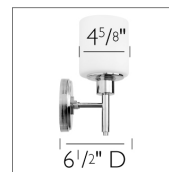

## SPECIFICATIONS

<b>MOUNTING:</b>	Wall Mount
<b>SLOPED CEILING ADAPTABLE:</b>	No
<b>BULB INCLUDED:</b>	No
<b>WATTS PER BULB:</b>	Maximum 60W Medium Base Bulb
<b>TOTAL WATTAGE:</b>	60W Maximum
<b>DIMMABLE:</b>	Yes
<b>MATERIAL CONSTRUCTION:</b>	Steel
<b>ASSEMBLED DIMENSIONS:</b>	11" H x 5" L x 6 1/2" D
<b>WEIGHT:</b>	2.14 lbs.

<b>ENERGY EFFICIENT:</b>	No
<b>LIGHTING AMPS:</b>	0.5
<b>VOLTAGE:</b>	120V

<b>GLASS/SHADE DIMENSIONS:</b>	5 3/8" H x 4 5/8" L x 4 5/8" D
<b>GLASS/SHADE MATERIAL:</b>	Glass
<b>GLASS/SHADE TYPE:</b>	Frosted
<b>GLASS/SHADE COLOR:</b>	White