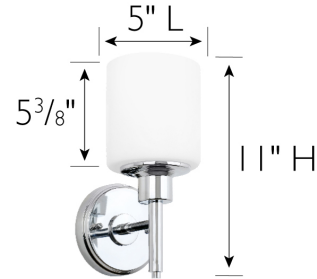

# Aubrey Dimmable Indoor Wall Light with Frosted Glass Polished Chrome

## SPECIFICATIONS

<b>MOUNTING:</b>	Wall Mount
<b>SLOPED CEILING ADAPTABLE:</b>	No
<b>BULB INCLUDED:</b>	No
<b>WATTS PER BULB:</b>	Maximum 60W Medium Base Bulb
<b>TOTAL WATTAGE:</b>	60W Maximum
<b>DIMMABLE:</b>	Yes
<b>MATERIAL CONSTRUCTION:</b>	Steel
<b>ASSEMBLED DIMENSIONS:</b>	11" H x 5" L x 6 1/2" D
<b>WEIGHT:</b>	2.14 lbs.

<b>ENERGY EFFICIENT:</b>	No
<b>LIGHTING AMPS:</b>	0.5
<b>VOLTAGE:</b>	120V

<b>GLASS/SHADE DIMENSIONS:</b>	5 3/8" H x 4 5/8" L x 4 5/8" D
<b>GLASS/SHADE MATERIAL:</b>	Glass
<b>GLASS/SHADE TYPE:</b>	Frosted
<b>GLASS/SHADE COLOR:</b>	White