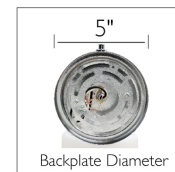

## SPECIFICATIONS

<b>MOUNTING:</b>	Wall Mount
<b>SLOPED CEILING ADAPTABLE:</b>	No
<b>BULB INCLUDED:</b>	No
<b>WATTS PER BULB:</b>	Maximum 60W Medium Base Bulb
<b>TOTAL WATTAGE:</b>	60W Maximum
<b>DIMMABLE:</b>	Yes
<b>MATERIAL CONSTRUCTION:</b>	Steel
<b>ASSEMBLED DIMENSIONS:</b>	11" H x 5" L x 6 1/2" D
<b>WEIGHT:</b>	2.14 lbs.

<b>ENERGY EFFICIENT:</b>	No
<b>LIGHTING AMPS:</b>	0.5
<b>VOLTAGE:</b>	120V

<b>GLASS/SHADE DIMENSIONS:</b>	5 3/8" H x 4 5/8" L x 4 5/8" D
<b>GLASS/SHADE MATERIAL:</b>	Glass
<b>GLASS/SHADE TYPE:</b>	Frosted
<b>GLASS/SHADE COLOR:</b>	White