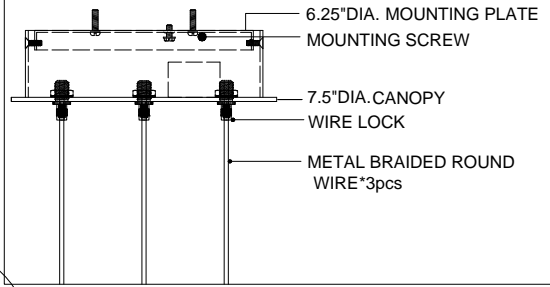

7.5"DIA\*2.0"H. CANOPY  
 6.25"DIA\*0.5"H. MOUNTING PLATE COVER  
 5.0"DIA\*5.0"H. SHADE

TOP VIEW

CANOPY DETAIL

FRONT VIEW

CURREY & COMPANY

9000-1013

ALL WORK © 2022 CURREY & COMPANY