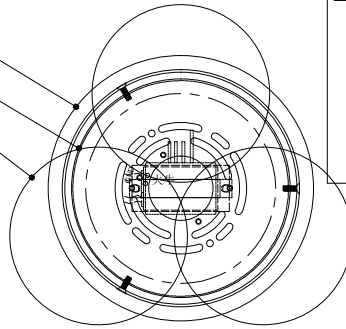

7.5"DIA\*2.0"H. CANOPY  
 6.25"DIA\*0.5"H. MOUNTING PLATE COVER  
 5.0"DIA\*5.0"H. SHADE

TOP VIEW

CANOPY DETAIL

FRONT VIEW

CURREY & COMPANY

9000-1013

ALL WORK © 2022 CURREY & COMPANY