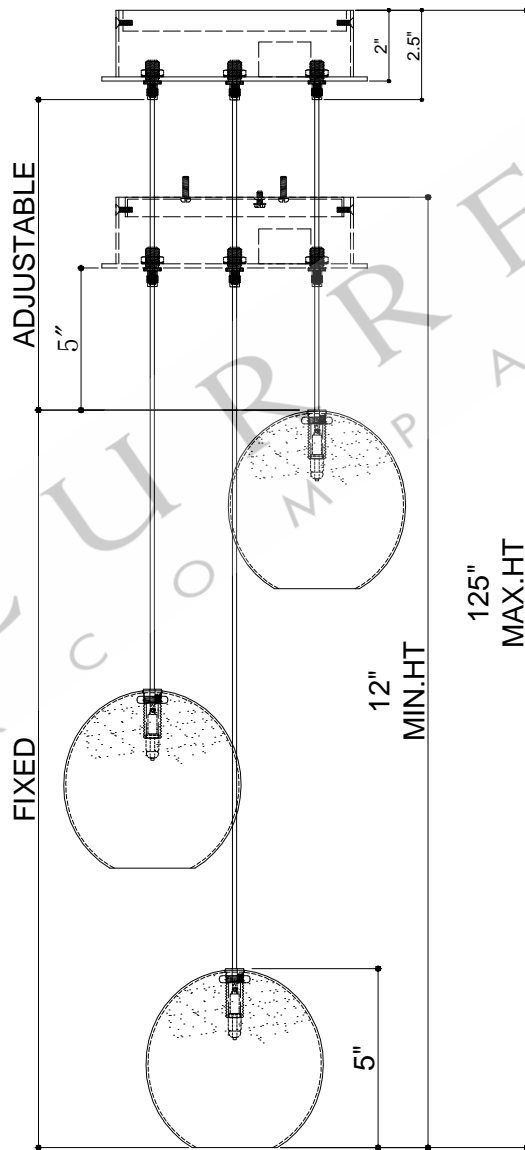

7.5"DIA\*2.0"H. CANOPY  
 6.25"DIA\*0.5"H. MOUNTING PLATE COVER  
 5.0"DIA\*5.0"H. SHADE

TOP VIEW

CANOPY DETAIL

FRONT VIEW

CURREY & COMPANY

9000-1013

ALL WORK © 2022 CURREY & COMPANY