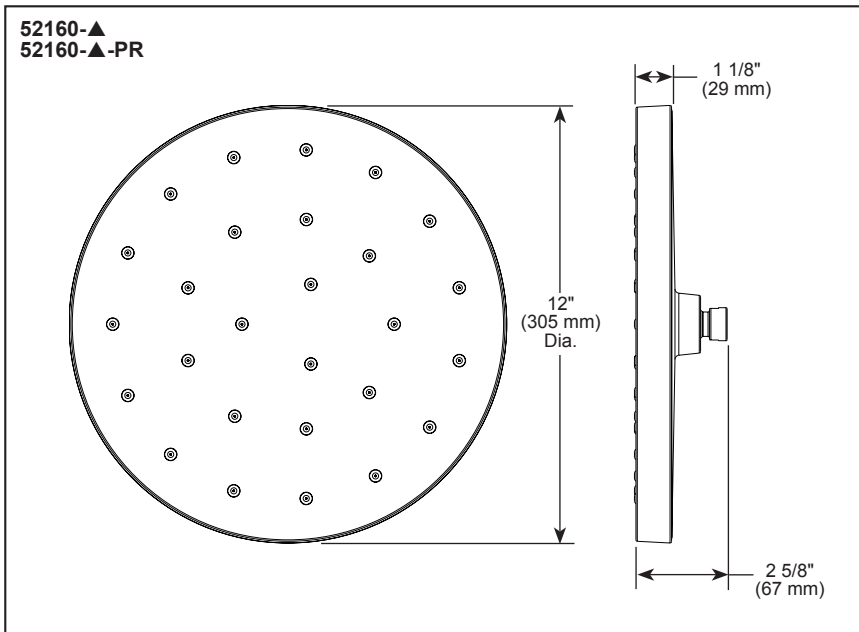

52160-▲
52160-▲-PR

52160-▲-25
52160-▲-PR25