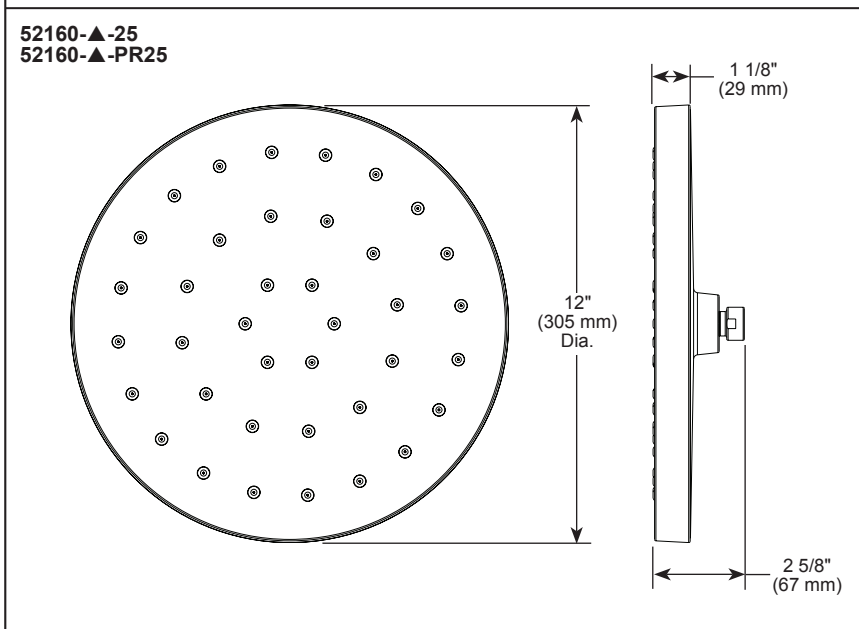

STANDARD SPECIFICATIONS:

- Max flow rate 1.75 gpm @ 80 psi, 6.6 L/min @ 550 kPa (52160-▲ & 52160-▲-PR only)
- Max flow rate 2.5 gpm @ 80 psi, 9.5 L/min @ 550 kPa (52160-▲-25 & 52160-▲-PR25 only)
- Metal ball connector for durability
- Ball connector swivel angle is 44° (22° per side)
- Standard 1/2"-14 NPT pipe fitting
- Spray settings include: H₂Okinetic® UltraSoak™ Spray

COMPLIES WITH:

- ASME A112.18.1 / CSA B125.1
- EPA WaterSense® - Applies to 52160-▲ & 52160-▲-PR only

52160-▲
52160-▲-PR

52160-▲-25
52160-▲-PR25

52160-▲-25
52160-▲-PR25

▲ Designate Proper Finish Suffix

Delta Faucet Company reserves the right (1) to make changes in specifications and materials, and (2) to change or discontinue models, both without notice or obligation. Dimensions are for reference only. See current full-line price book or www.deltafaucet.com for finish options and product availability.