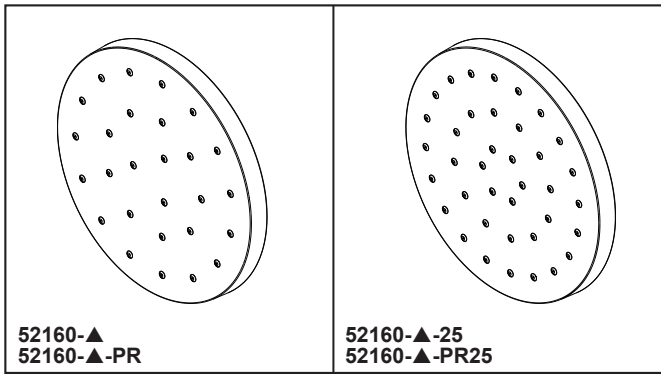

see what Delta can do™

H₂OKINETIC® SHOWER HEAD

■ Single-Setting Shower Head

FEATURES:

- Touch-Clean® Spray Holes
- H₂Okinetic® UltraSoak™ Spray
- Lumicoat® Finish (-PR models only)
- Lumicoat® Finishes easily wipe clean without cleaners and chemicals on the products most commonly touched areas

STANDARD SPECIFICATIONS:

- Max flow rate 1.75 gpm @ 80 psi, 6.6 L/min @ 550 kPa (52160-▲ & 52160-▲-PR only)
- Max flow rate 2.5 gpm @ 80 psi, 9.5 L/min @ 550 kPa (52160-▲-25 & 52160-▲-PR25 only)
- Metal ball connector for durability
- Ball connector swivel angle is 44° (22° per side)
- Standard 1/2"-14 NPT pipe fitting
- Spray settings include: H₂Okinetic® UltraSoak™ Spray

WARRANTY:

- Parts and Finish – Lifetime limited warranty; or for commercial purchasers, 10 years for multi-family residential (apartments and condominiums) and 5 years for all other commercial uses, in each case from the date the product is received by the original purchaser or their authorized representative (installation contractor, etc.).
- Please go to www.deltafaucet.com for the complete details of our limited warranty.

COMPLIES WITH:

- ASME A112.18.1 / CSA B125.1
- EPA WaterSense® - Applies to 52160-▲ & 52160-▲-PR only

52160-▲-25
52160-▲-PR25