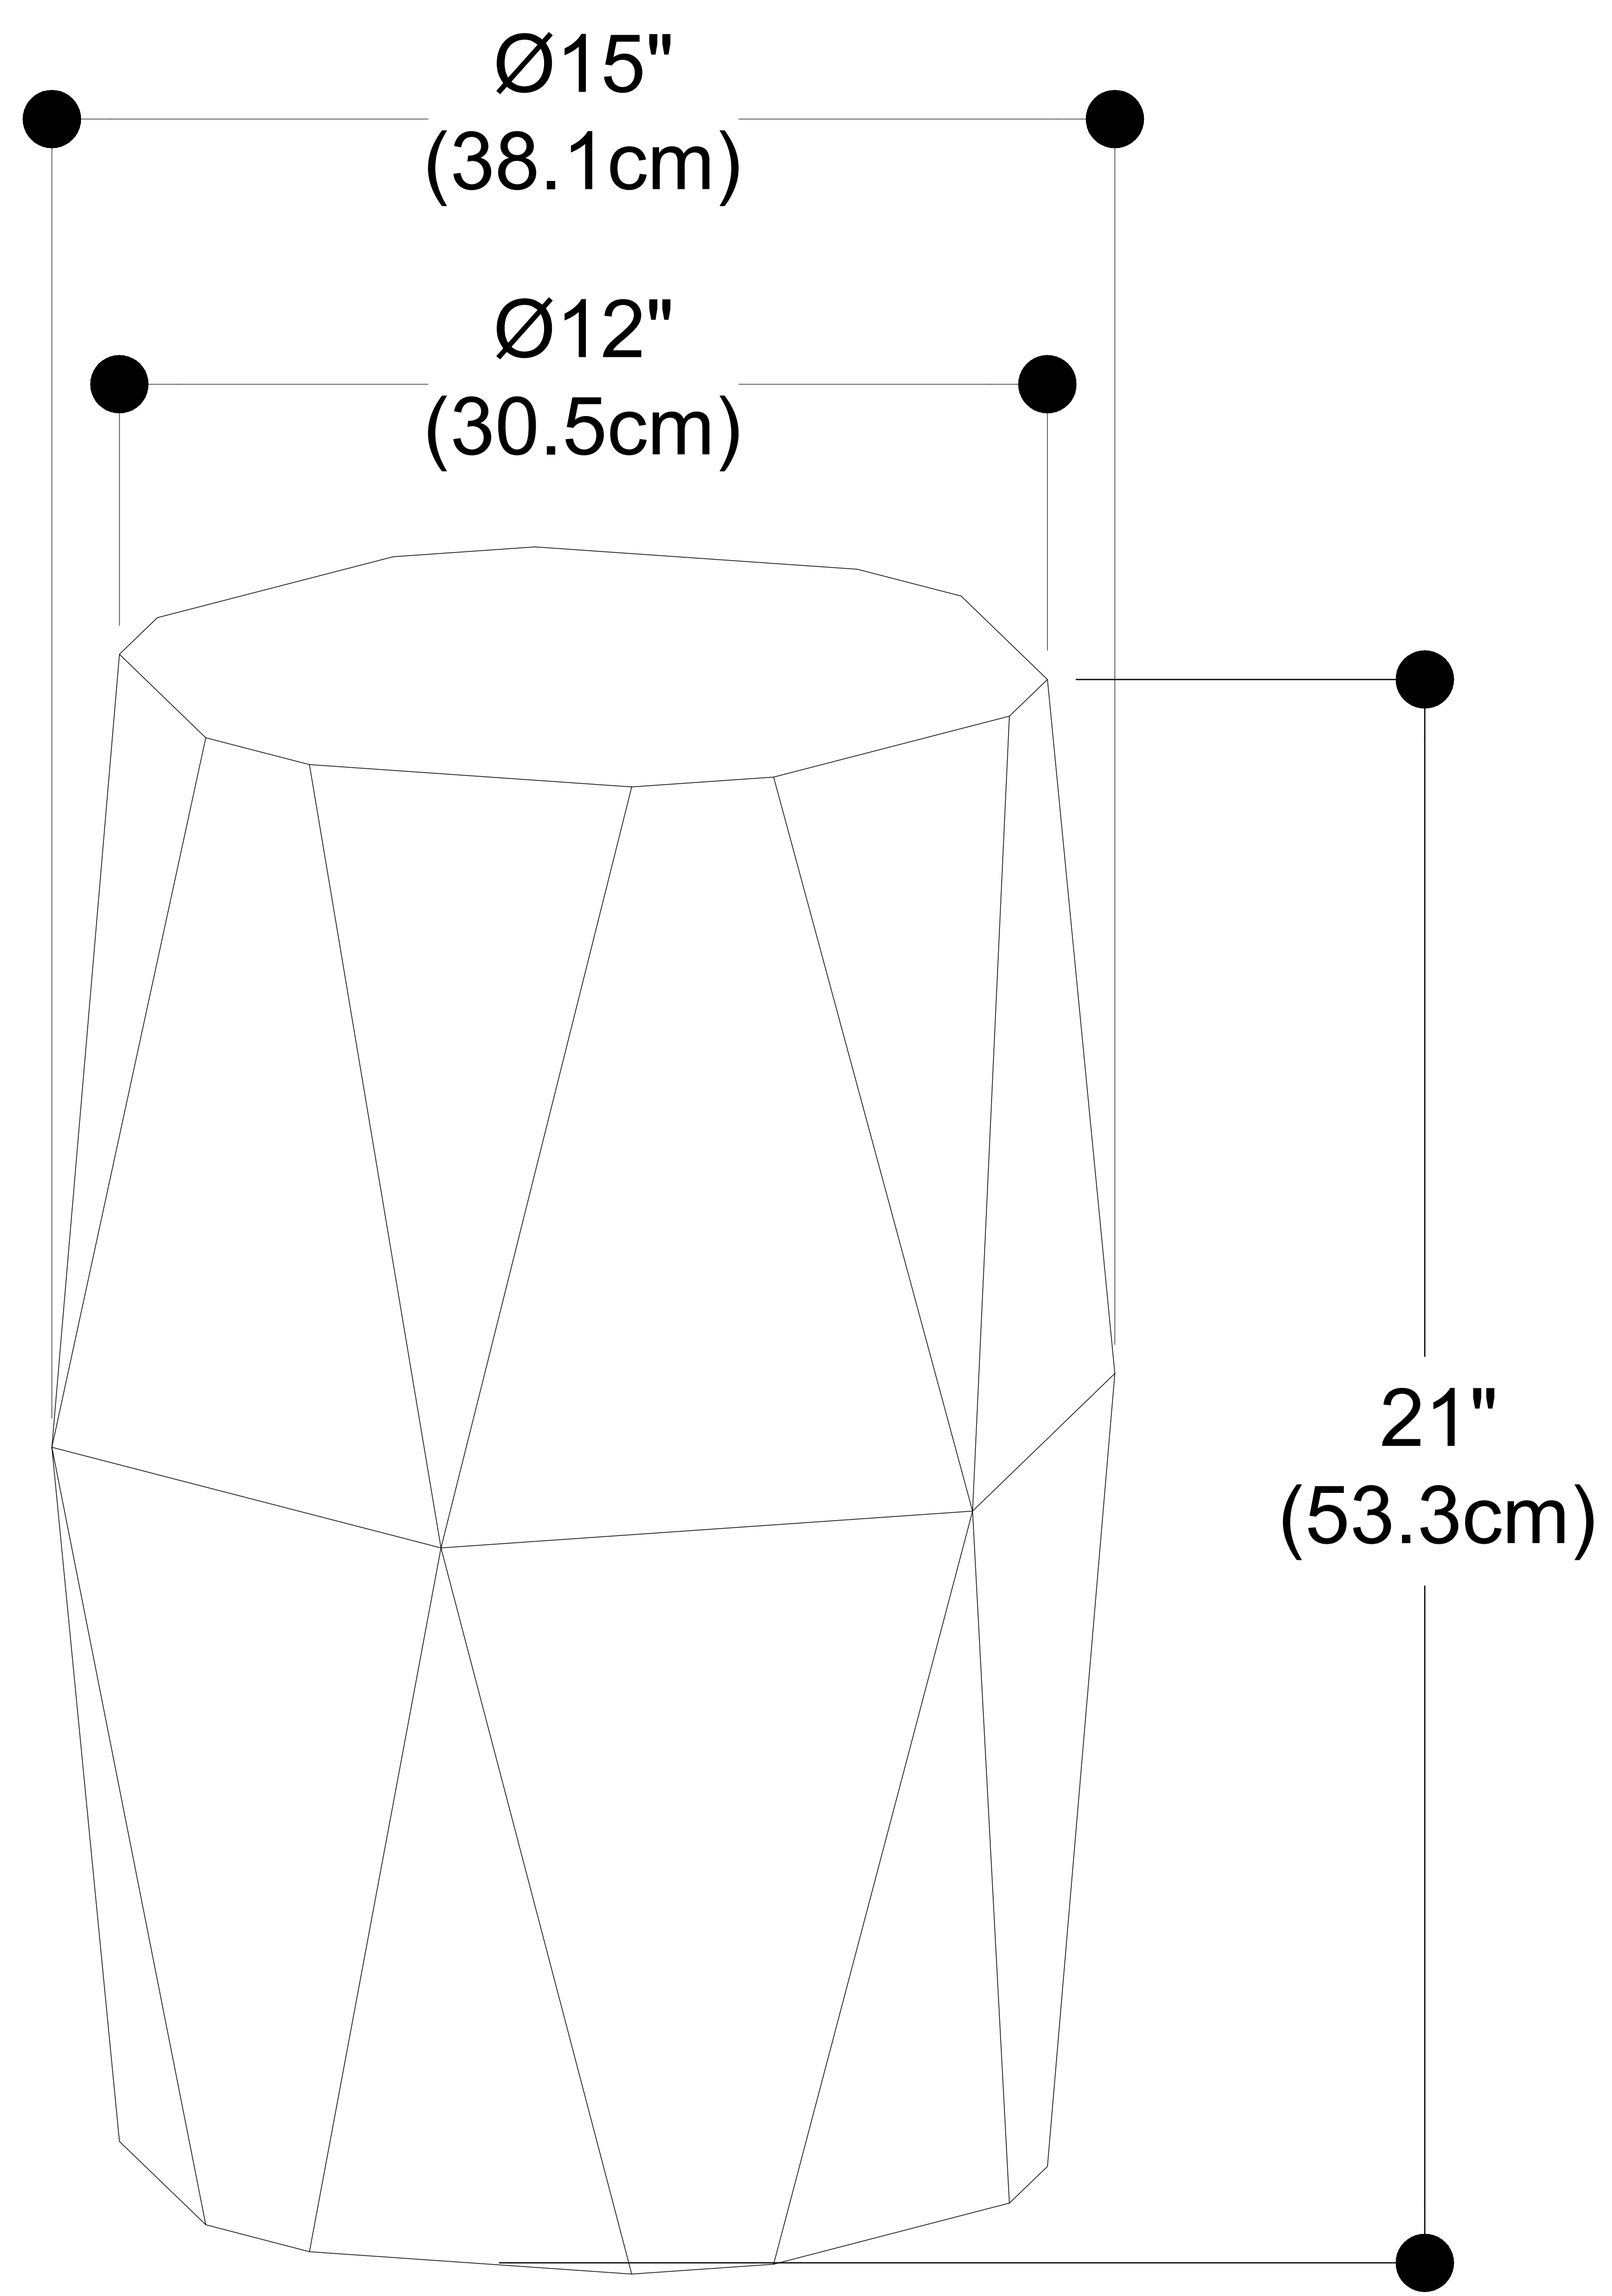

Judson Side Table

Net Weight: 15.25 lbs / 6.92 Kgs