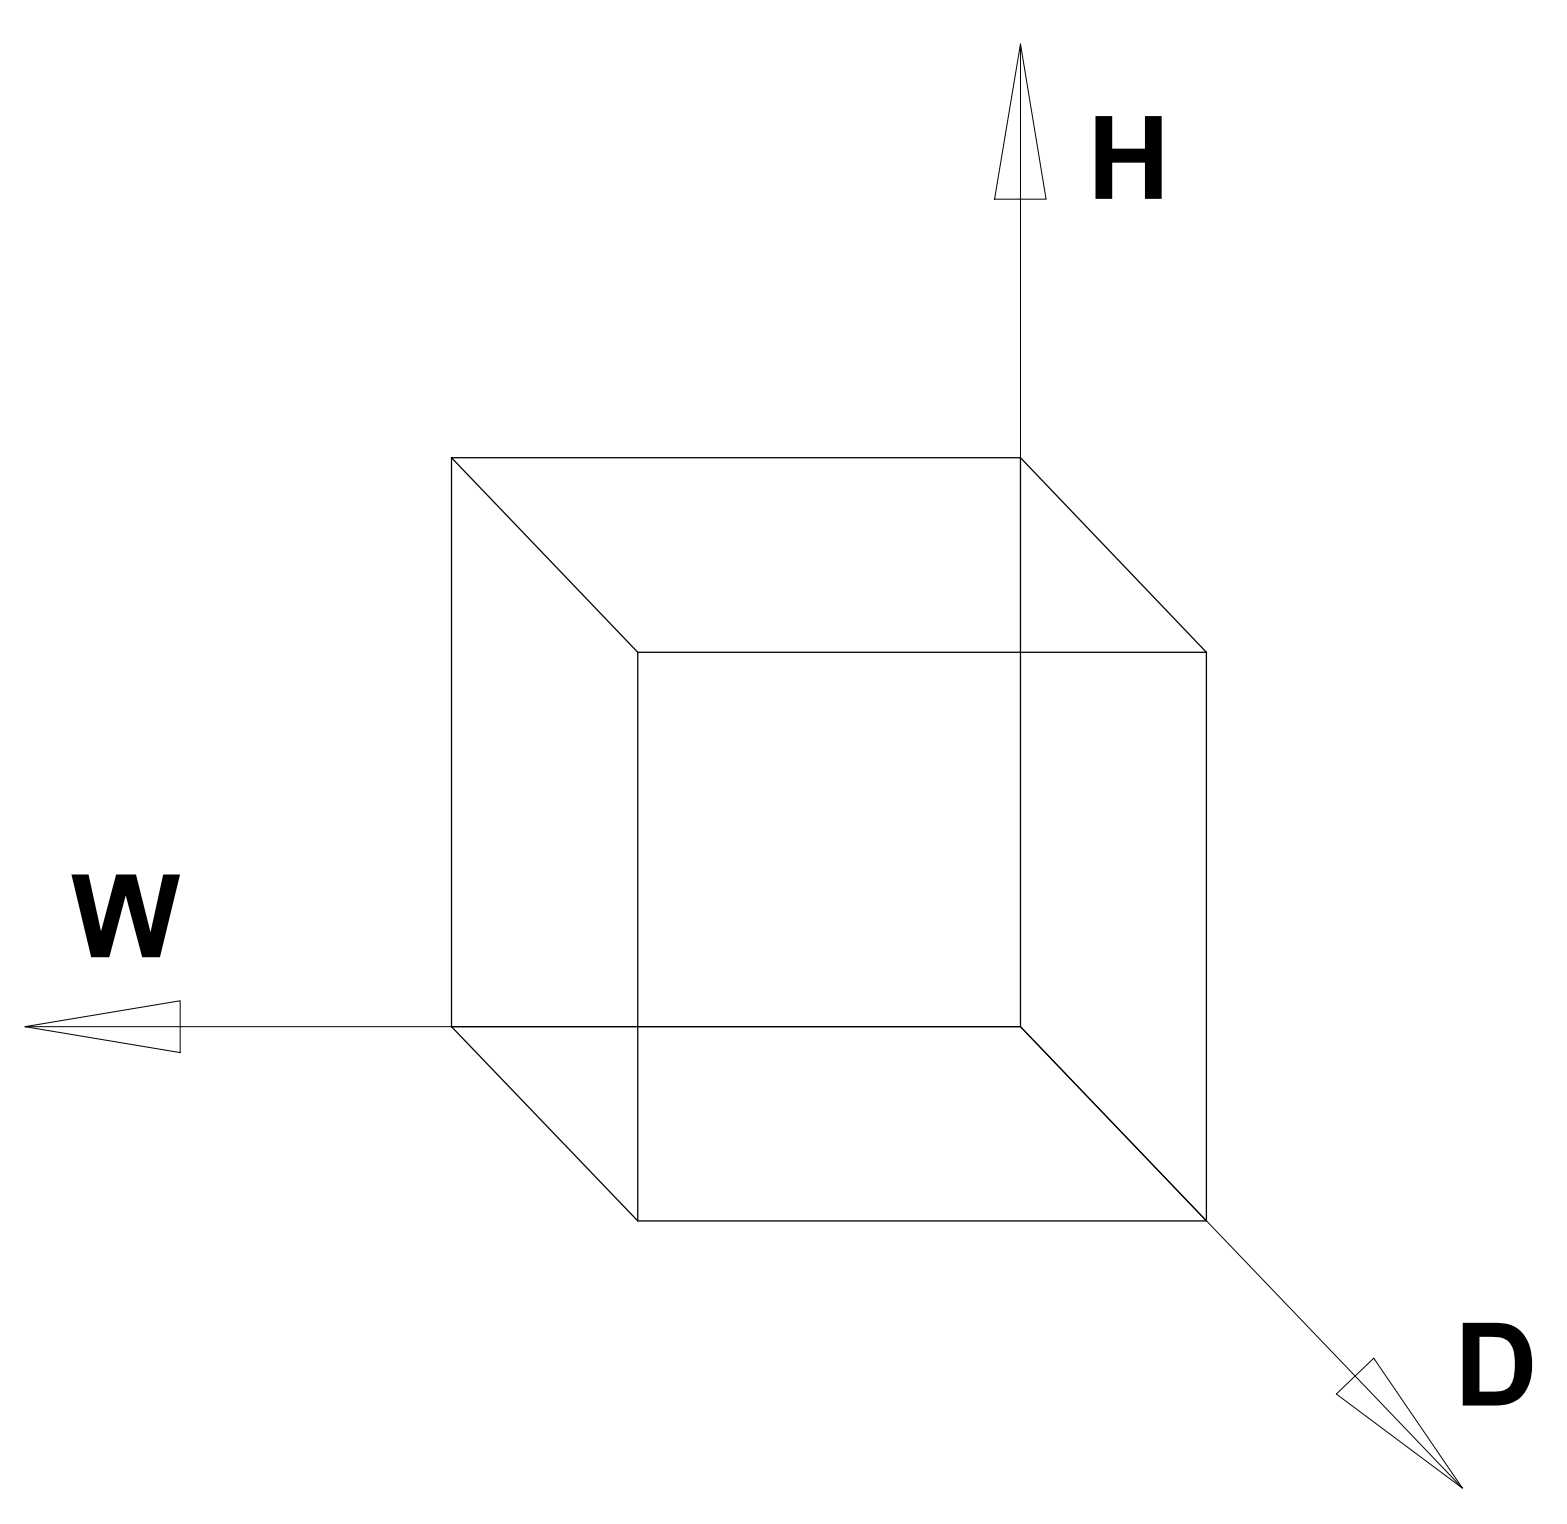

Judson Side Table

Net Weight: 15.25 lbs / 6.92 Kgs