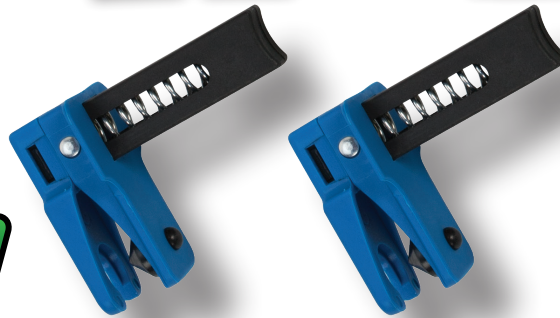

★**UPDATED**★

*Performance Tool*

Item ID #	Description	Peg Qty
W1185	6 pc. Small Engine Carb Adjuster	2
W1187	Flex Shaft Carb Adjuster	2
W80592	Ford IPR Valve Socket	2
W80595	Fuel Injection pressure Tester	2
W80601	33pt Injector Pump Socket	2
W80668	Fuel Tank Lock Ring Tool	2
W82006	Mini Hose & Vacuum Line Cutter	2
W83112	2 pc. Ford Trans Line Disconnect	2
W83113	Scis. Type Ford Fuel & A/C Line	2

Item ID #	Description	Peg Qty
W83114	Scissor Fuel Line Disconnect	2
W83115	Fuel Line Clip Removal Pliers	2
W83130	5/16 in. Fuel Filter/Line Tool	2
W83133	Oil Cooler Line Tool	2
W83134	2 pc. Toyota A/C Line Disconnect	2
W83145	4 pc. Line Stopper Set	1
W83146	2 pc. Line Stopper Set 3/8 in.	1
W83147	2 pc. Line Stopper Set 5/16 in.	1
W83148	6 pc. A/C & Fuel Line Quick	2

Item ID #	Description	Peg Qty
W83149	A/C & Fuel Line Disconnect Set	2
W83161	Fuel and A/C Disconnect Pliers	2
W86550	9 pc. Disconnect Set	2
W59758SCH	Welcome Packet for W59758	1
W59621	24 in. x 1 in. Cross Bar - Black	2
W59623	24 in. x 3 in. Cross Bar - Black	2
W90000	Plastic Display Board 24 x 32	1
W91029	2 in. Flip Scan Bar Hook	25
W91028	2 in. Scan Tag Label Holder	25