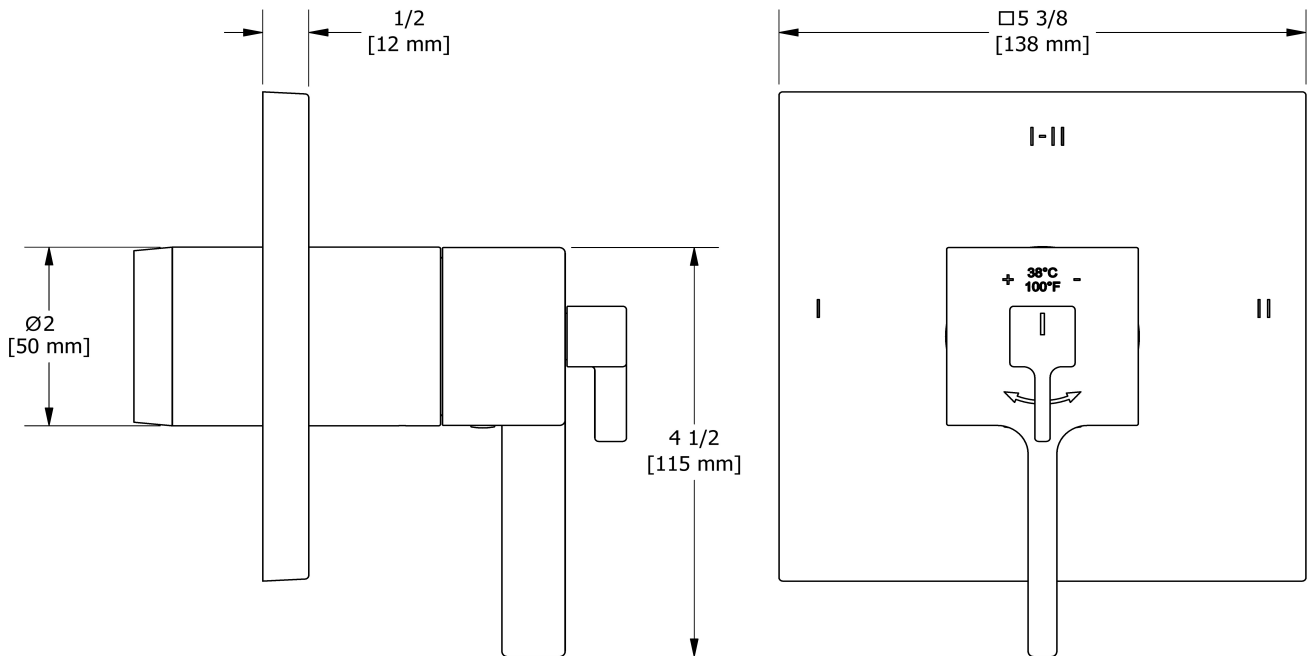

Service à la clientèle

Ontario, Ouest Canadien : 888-287-5354 Québec, Maritimes, États-Unis : 866-473-8442

2-way Type T/P coaxial valve trim
TMZ93

Specifications

Descriptions

- Thermostatic/pressure balance coaxial cartridge with check valves
- Trim only
- R23, R23-SPEX or R23-EX rough required to complete
- 4 positions (OFF, 1, 1 and 2, 2) share

Available colors

- C : Chrome

Available flow

- 24 L/min, 6.3 gpm (US) 60psi

Certifications

- CSA B125.1
- ASME A112.18.1
- ASSE 1016
- CMR248 Approval
- ADA

Sizes, models and finishes may differ from those presented.