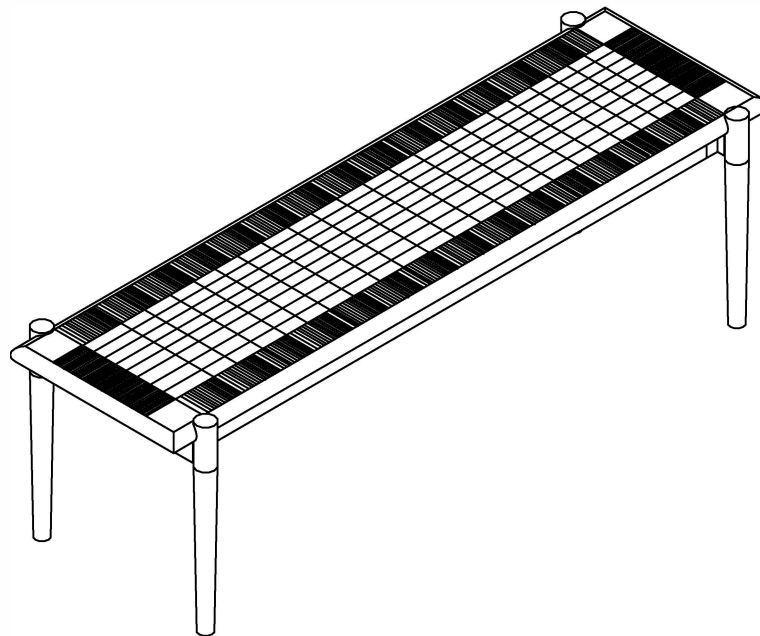

Thank you for purchasing this quality product from A.R.T. Furniture. Be sure to check all packing material for parts which may have come loose inside the carton during shipment. Identify and count all parts and compare with the parts list below.

**Note:** Some furniture is heavy, it is recommended that two people assembly this item to avoid injury or damage.

No.	Hardware List		
A		$\frac{5}{16}$ " Flat Washer	4
B		$\frac{5}{16}$ " Lock Washer	4
C		$\frac{5}{16}$ " x 2" Bolt	4
D		4mm Allen Wrench	1

Parts List			
1		Bench Seat	1
2		Leg frame	2