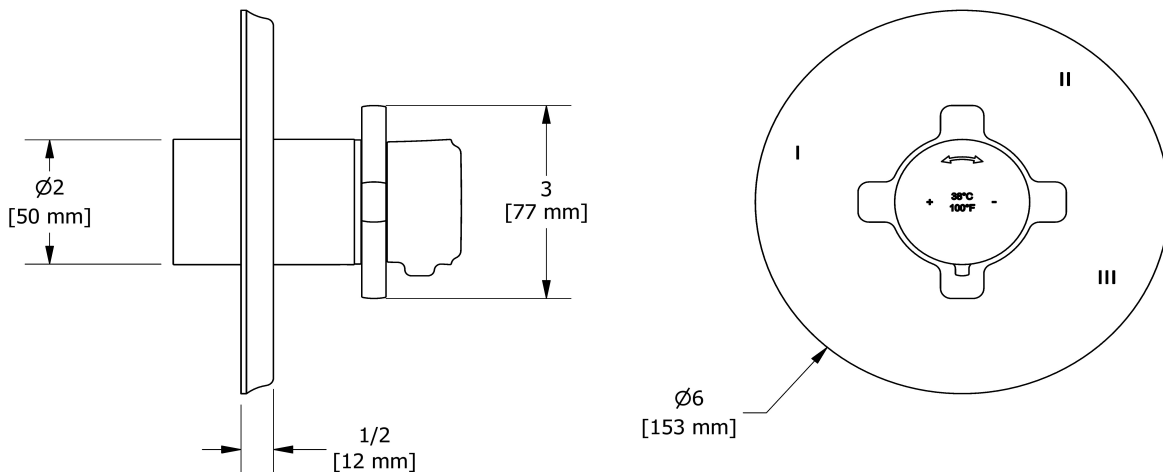

Sizes, models and finishes may differ from those presented.

Warranty

This **Riobel Inc.** product you have purchased carries a Limited Lifetime Warranty on the chrome, PVD finish, blacks and all working parts and is guaranteed from the initial purchase date against all manufacturing defects. All other finishes, including plastic components, are guaranteed for one year. All electric and/or electronic parts are covered by a 5-year limited warranty.

Customer Service

Ontario, West Canada : 888-287-5354 Quebec, Maritimes, United States : 866-473-8442

2020.11.07