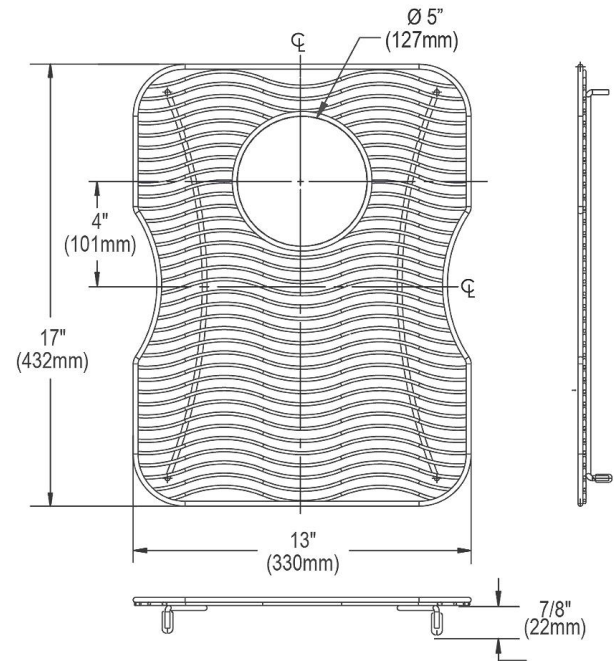

PART: _____ QTY: _____

PROJECT: _____

CONTACT: _____

DATE: _____

NOTES: _____

APPROVAL: _____

In keeping with our policy of continuing product improvement, Elkay reserves the right to change product specifications without notice. Please visit elkay.com for the most current version of Elkay product specification sheets. This specification describes an Elkay product with design, quality, and functional benefits to the user. When making a comparison of other producers' offerings, be certain these features are not overlooked.