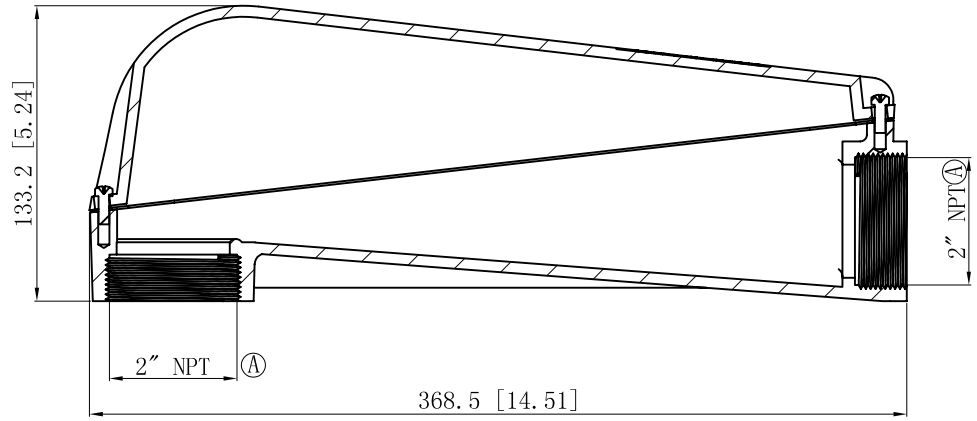

SIDES	BOTTOM
2 PCS 1/4-20×3/8 Screws Installed	
Material: Aluminum - Powder Coating Silver Grey	

AWAY VIEW A-A

#1/4-20, × 2

DESCRIPTION
TRADE REFERENCE TERMS

STANDARD PACKING
1 PCS

This data sheet is for reference only .GARVIN INDUSTRIES reserves the right to make changes to the design without prior notice.

<b>GARVIN INDUSTRIES</b>			
TITLE MOGUL LB GONDUIT BODY			
SIZE A4	DWG NO.	MOLB-200	REV A
DATA SHEET			