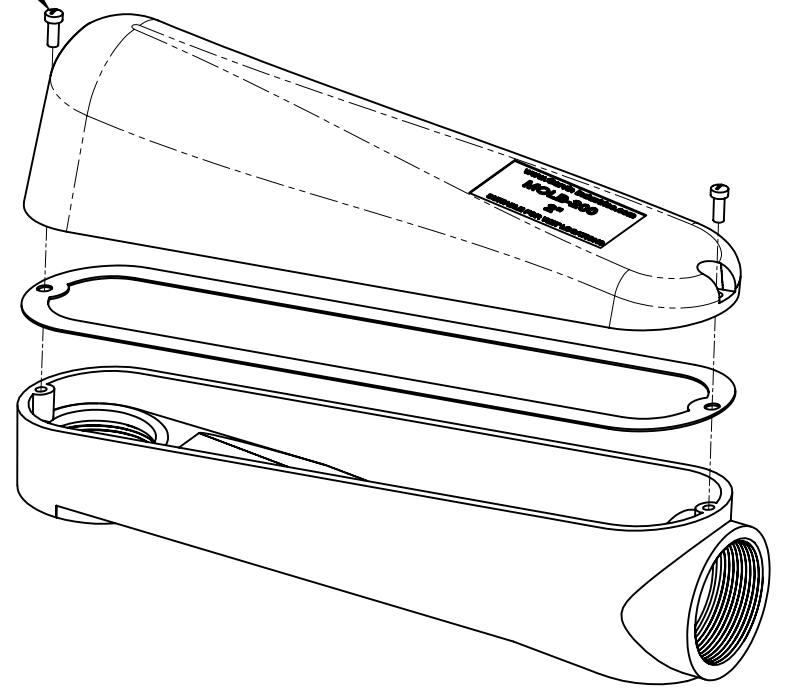

SIDES	BOTTOM
2 PCS 1/4-20×3/8 Screws Installed	
Material: Aluminum - Powder Coating Silver Grey	

AWAY VIEW A-A

#1/4-20, × 2

DESCRIPTION
TRADE REFERENCE TERMS

STANDARD PACKING
1 PCS

This data sheet is for reference only .GARVIN INDUSTRIES reserves the right to make changes to the design without prior notice.

<b>GARVIN INDUSTRIES</b>			
TITLE MOGUL LB GONDUIT BODY			
SIZE A4	DWG NO.	MOLB-200	REV A
DATA SHEET			