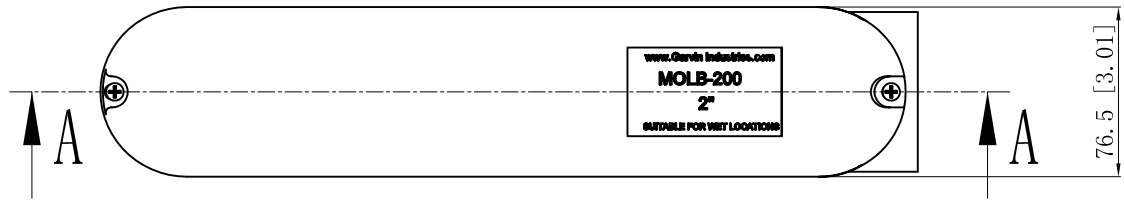

SIDES	BOTTOM
2 PCS 1/4-20×3/8 Screws Installed	
Material: Aluminum - Powder Coating Silver Grey	

AWAY VIEW A-A

#1/4-20, × 2

DESCRIPTION
TRADE REFERENCE TERMS

STANDARD PACKING
1 PCS

This data sheet is for reference only .GARVIN INDUSTRIES reserves the right to make changes to the design without prior notice.

<b>GARVIN INDUSTRIES</b>			
TITLE MOGUL LB GONDUIT BODY			
SIZE A4	DWG NO.	MOLB-200	REV A
DATA SHEET			