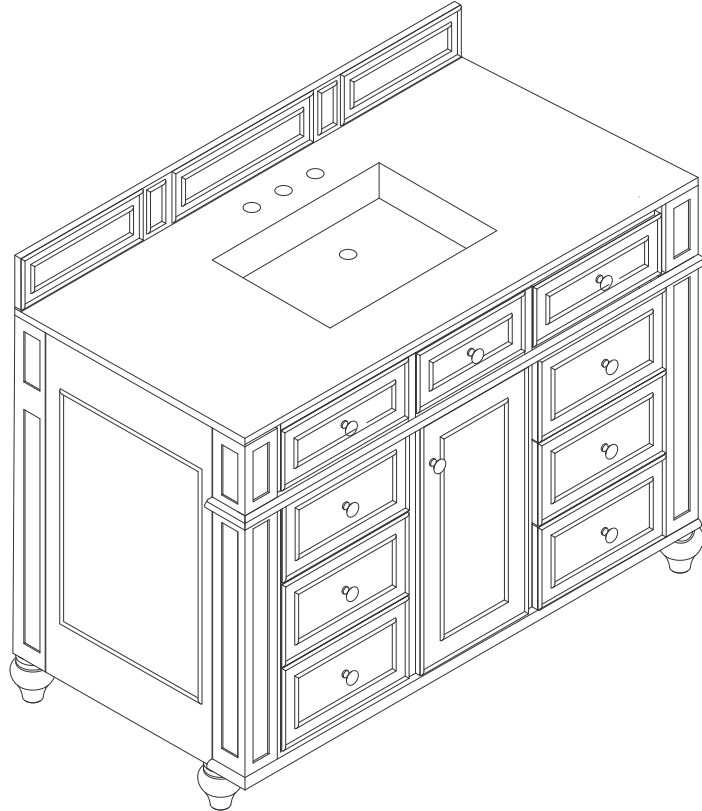

# 60" S BRISTOL VANITY

157-V60S-BW

157-V60S-SBR

157-V60S-WWW

**JAMES MARTIN**  
VANITIES

## Features and Materials

Solids: BW-Poplar; SBR/WWW-Para Wood and Poplar

Veneers: SBR-Para Wood; WWW-Walnut

Panels: Plywood

Installation Type: Floor Standing

Number of Basins: One

Vanity Top: NO, Optional 3cm Tops Available with Sinks

Basins included: NO

Overflow: Yes, Front Facing

Optional Wooden Backsplash

Number of Doors: One

Number of Drawers: Six

Number of Tip Outs: One

Assembly Type: Yes, Installation of Optional 3cm Top

Drawer Box Material and Construction: 12mm Plywood/English Dovetail Joinery

## Dimension

Width: 59-7/8"

Depth: 22-7/8"

Height: 32-1/2"

Rough-In Height: 21-1/2"

Visit website for warranty and installation information  
[www.jamesmartinvanities.com](http://www.jamesmartinvanities.com)