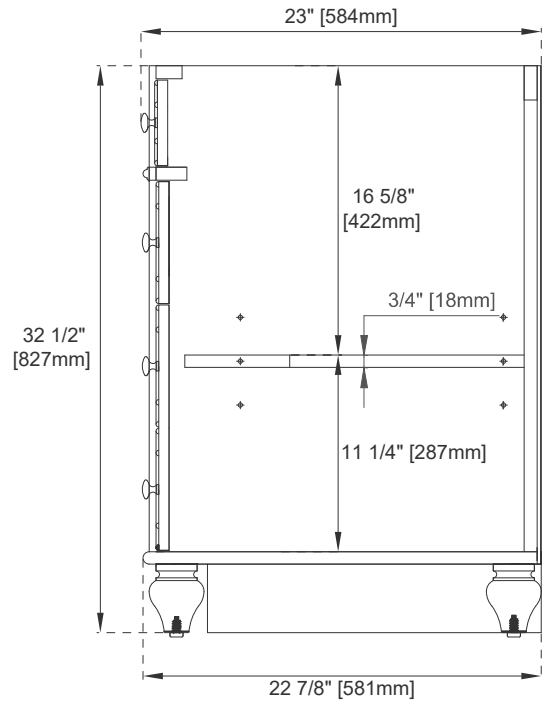

## Dimension

Width: 59-7/8"

Depth: 22-7/8"

Height: 32-1/2"

Rough-In Height: 21-1/2"

Visit website for warranty and installation information  
[www.jamesmartinvanities.com](http://www.jamesmartinvanities.com)

# JAMES MARTIN VANITIES

Top View

Knob

Front View

All dimensions are nominal

Diagrams are of cabinet only—James Martin Optional Countertops and sinks are not shown

Visit website for warranty and installation information  
[www.jamesmartinvanities.com](http://www.jamesmartinvanities.com)

# 60" S BRISTOL VANITY

157-V60S-BW

157-V60S-SBR

157-V60S-WWW

# JAMES MARTIN VANITIES

Side View 1

Side View 2

Back View

All dimensions are nominal

Diagrams are of cabinet only—James Martin Optional Countertops and sinks are not shown

Visit website for warranty and installation information  
[www.jamesmartinvanities.com](http://www.jamesmartinvanities.com)