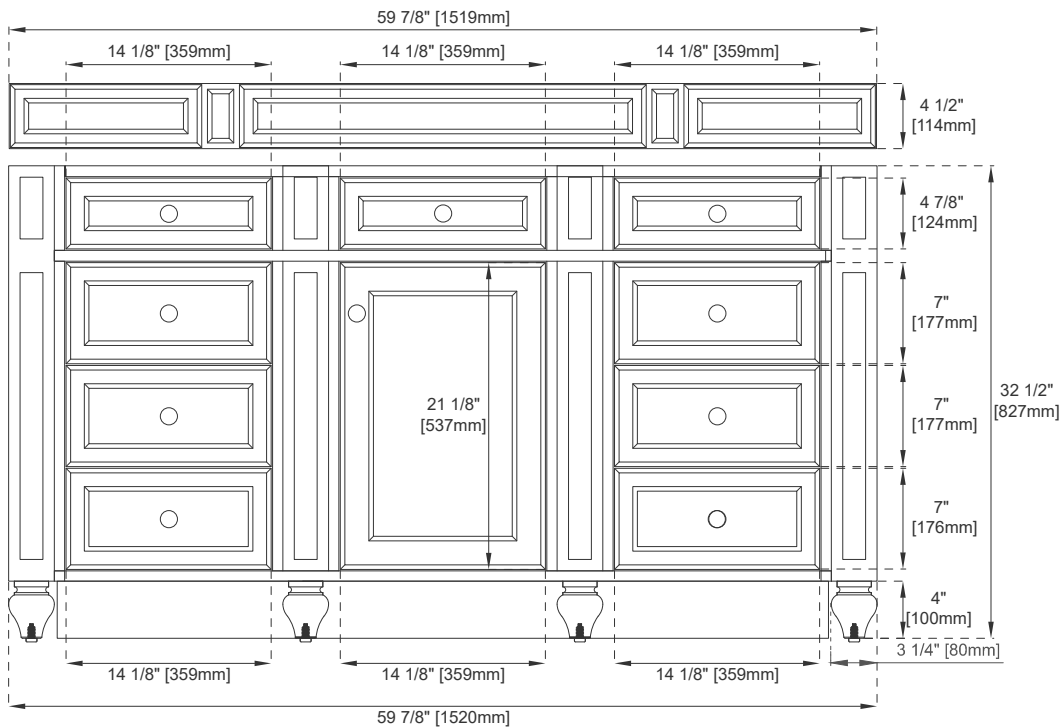

Hardware Material and Finish: Zinc Alloy in Brushed Nickel Color

Fits Drain Hole Size: 1 3/4"

Full Extension, Soft Close Glides

European Soft Close Hinges

Aluminum Laminate Drawer Liners

Adjustable Levelers

## Dimension

Width: 59-7/8"

Depth: 22-7/8"

Height: 32-1/2"

Rough-In Height: 21-1/2"

Visit website for warranty and installation information  
[www.jamesmartinvanities.com](http://www.jamesmartinvanities.com)

# 60" S BRISTOL VANITY

157-V60S-BW

157-V60S-SBR

157-V60S-WWW

# JAMES MARTIN VANITIES

Top View

Knob

Front View

All dimensions are nominal

Diagrams are of cabinet only—James Martin Optional Countertops and sinks are not shown

Visit website for warranty and installation information  
[www.jamesmartinvanities.com](http://www.jamesmartinvanities.com)