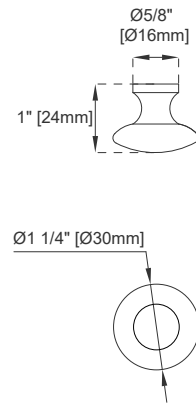

Hardware Material and Finish: Zinc Alloy in Brushed Nickel Color

Fits Drain Hole Size: 1 3/4"

Full Extension, Soft Close Glides

European Soft Close Hinges

Aluminum Laminate Drawer Liners

Adjustable Levelers

## Dimension

Width: 59-7/8"

Depth: 22-7/8"

Height: 32-1/2"

Rough-In Height: 21-1/2"

Visit website for warranty and installation information  
[www.jamesmartinvanities.com](http://www.jamesmartinvanities.com)

# 60" S BRISTOL VANITY

157-V60S-BW

157-V60S-SBR

157-V60S-WWW

# JAMES MARTIN VANITIES

Top View

Knob

Front View

All dimensions are nominal

Diagrams are of cabinet only—James Martin Optional Countertops and sinks are not shown

Visit website for warranty and installation information  
[www.jamesmartinvanities.com](http://www.jamesmartinvanities.com)