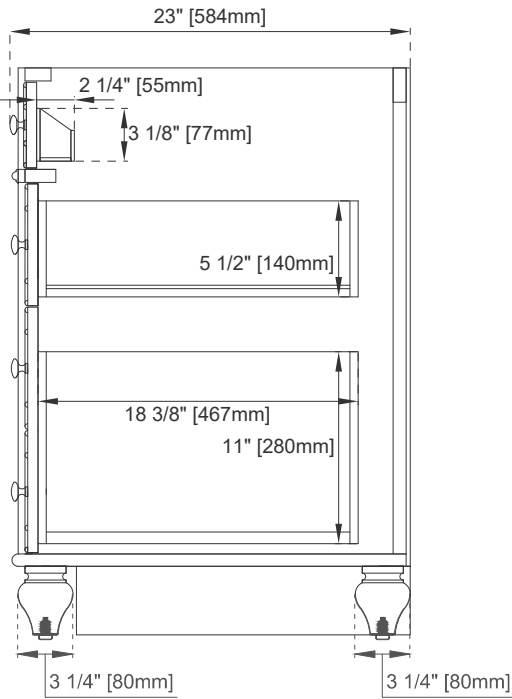

Basins included: NO

Overflow: Yes, Front Facing

Optional Wooden Backsplash

Number of Doors: One

Number of Drawers: Six

Number of Tip Outs: One

Assembly Type: Yes, Installation of Optional 3cm Top

Drawer Box Material and Construction: 12mm Plywood/English Dovetail Joinery

## Dimension

Width: 59-7/8"

Depth: 22-7/8"

Height: 32-1/2"

Rough-In Height: 21-1/2"

Visit website for warranty and installation information  
[www.jamesmartinvanities.com](http://www.jamesmartinvanities.com)

# JAMES MARTIN VANITIES

Top View

Knob

Front View

All dimensions are nominal

Diagrams are of cabinet only—James Martin Optional Countertops and sinks are not shown

Visit website for warranty and installation information  
[www.jamesmartinvanities.com](http://www.jamesmartinvanities.com)

# JAMES MARTIN VANITIES

Side View 1

Side View 2

Back View

All dimensions are nominal

Diagrams are of cabinet only—James Martin Optional Countertops and sinks are not shown

Visit website for warranty and installation information  
[www.jamesmartinvanities.com](http://www.jamesmartinvanities.com)