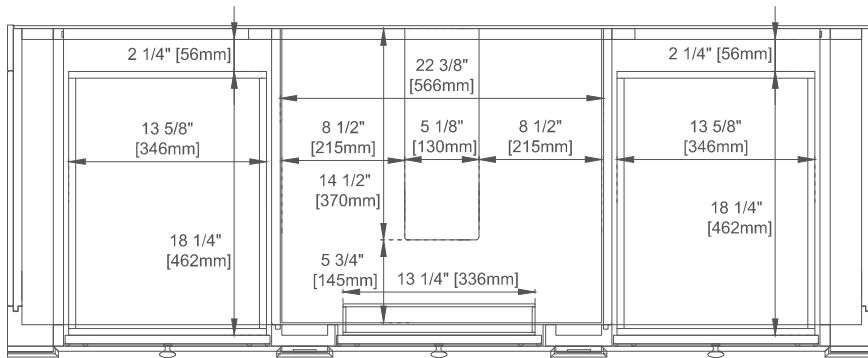

Hardware Material and Finish: Zinc Alloy in Brushed Nickel Color

Fits Drain Hole Size: 1 3/4"

Full Extension, Soft Close Glides

European Soft Close Hinges

Aluminum Laminate Drawer Liners

Adjustable Levelers

## Dimension

Width: 59-7/8"

Depth: 22-7/8"

Height: 32-1/2"

Rough-In Height: 21-1/2"

Visit website for warranty and installation information  
[www.jamesmartinvanities.com](http://www.jamesmartinvanities.com)

# JAMES MARTIN VANITIES

Top View

Knob

Front View

All dimensions are nominal

Diagrams are of cabinet only—James Martin Optional Countertops and sinks are not shown

Visit website for warranty and installation information  
[www.jamesmartinvanities.com](http://www.jamesmartinvanities.com)