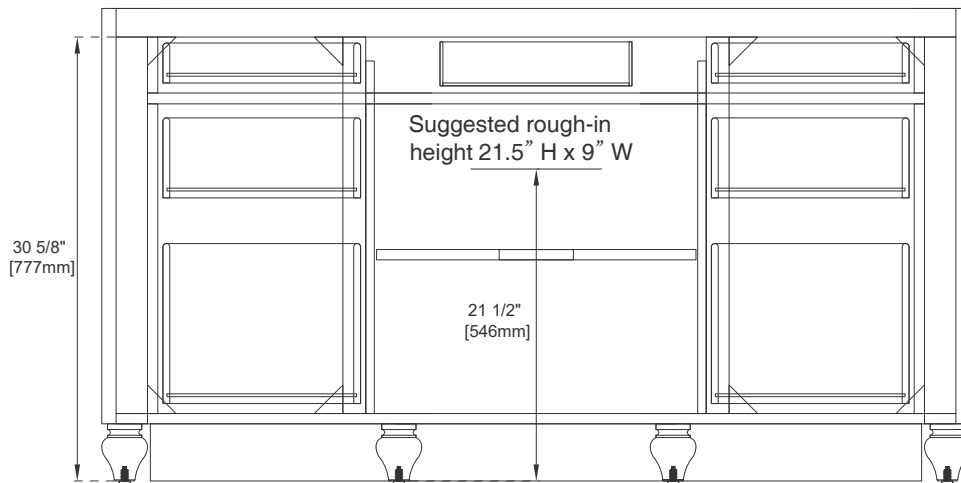

## Dimension

Width: 59-7/8"

Depth: 22-7/8"

Height: 32-1/2"

Rough-In Height: 21-1/2"

Visit website for warranty and installation information  
[www.jamesmartinvanities.com](http://www.jamesmartinvanities.com)

# JAMES MARTIN VANITIES

Top View

Knob

Front View

All dimensions are nominal

Diagrams are of cabinet only—James Martin Optional Countertops and sinks are not shown

Visit website for warranty and installation information  
[www.jamesmartinvanities.com](http://www.jamesmartinvanities.com)

# 60" S BRISTOL VANITY

157-V60S-BW

157-V60S-SBR

157-V60S-WWW

# JAMES MARTIN VANITIES

Side View 1

Side View 2

Back View

All dimensions are nominal

Diagrams are of cabinet only—James Martin Optional Countertops and sinks are not shown

Visit website for warranty and installation information  
[www.jamesmartinvanities.com](http://www.jamesmartinvanities.com)