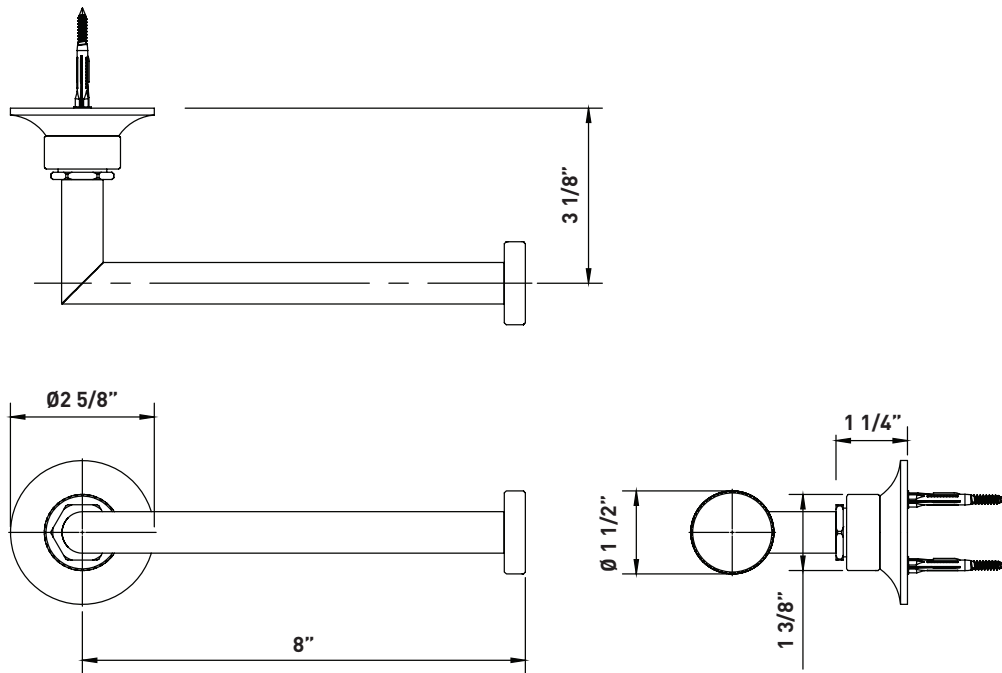

SPECIFICATIONS

Michael Berman Graceline™

Graceline Wall Mount Towel Holder

MODELS: MBG4

For warranty or additional information, contact:

U.S.A.
houseofrohl.com/support
 1-800-777-9762

QUEBEC / MARITIMES / WESTERN CANADA
 QUÉBEC / MARITIMES / OUEST CANADIEN
 QUEBEC / MARITIMOS / CANADA OCCIDENTAL
houseofrohl.ca/support
 1-866-473-8442