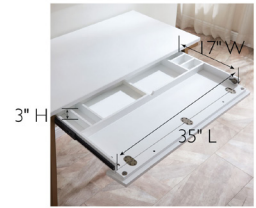

Empiria Computer Desk
White/Gold

SPECIFICATIONS

MATERIAL CONSTRUCTION:	Mixed metal + wood	TOP MATERIAL:	MDF with Solid Poplar
ASSEMBLY REQUIRED:	Yes	SIDES MATERIAL:	Iron
TOOLS NEEDED FOR ASSEMBLY:	Allen Wrench	LEG MATERIAL:	Iron
DRAWER TYPE:	Drop front keyboard drawer	FRAME COLOR:	Gold
ASSEMBLED DIMENSIONS:	30" H x 48" L x 24" W	TOP COLOR:	White
ASSEMBLED WEIGHT:	78 lbs.	COLLAPSIBLE:	No
DRW DIMENSIONS:	3" H x 35" L x 17" D		
DRW FACE MATERIAL:	Wood		
DRW BOX MATERIAL:	Wood		
DRW CONSTRUCTION:	Dove Tail		
CABLE MANAGEMENT:	Yes		
AC/USB OUTLET:	No		
KNEE SPACE DEPTH:	24"		
KNEE SPACE WIDTH:	38"		