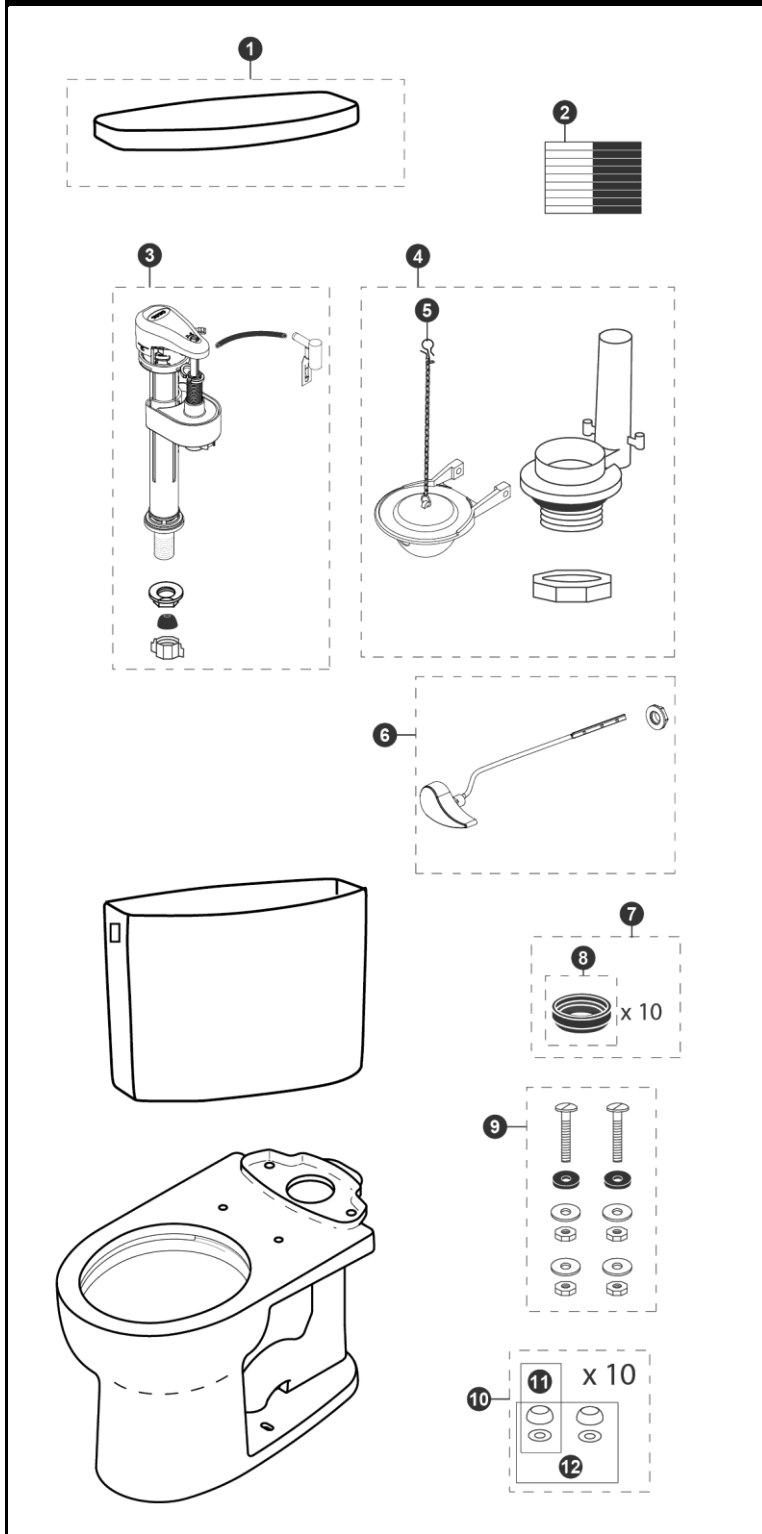

## 2-Pc Drake® II, 1.28Gpf Toilet, Round Front, Tornado Flush™, 12" Rough-In, (including CeFiONtect™)

Items	Part No	Description
1	TCU454CRE#01	Tank Lid w/ Velcro Tape - Cotton
	TCU454CRE#03	Tank Lid w/ Velcro Tape - Bone
	TCU454CRE#11	Tank Lid w/ Velcro Tape - Colonial White
	TCU454CRE#12	Tank Lid w/ Velcro Tape - Sedona Beige
	TCU454CRE#51	Tank Lid w/ Velcro Tape - Ebony
2	THU107	Velcro Tape
3	TSU54A	Fill Valve
4	THU252P-A	Flush Valve
5	THU499S	Flapper w/ Chain
6	THU068#01	Trip Lever - Cotton
	THU044S#12	Bolt Cap Set - Sedona Beige (2 sets)
	THU068#03	Trip Lever - Bone
	THU068#11	Trip Lever - Colonial White
	THU068#12	Trip Lever - Sedona Beige
	THU068#51	Trip Lever - Ebony
	THU068#CP	Trip Lever - Chrome Plated
	THU068#BN	Trip Lever - Brushed Nickel
	THU068#PN	Trip Lever - Polished Nickel
7	THU131	Tank to Bowl Gaskets (10 pieces)
8	9BU024E	Tank to Bowl Gaskets
12	THU044S#01	Bolt Cap Set - Cotton (2 sets)
	THU044S#03	Bolt Cap Set - Bone (2 sets)
	THU044S#11	Bolt Cap Set - Colonial White (2 sets)
9	TSU01D	Tank Mounting Kit
10	THU098#01	Bolt Cap Set - Cotton (10 sets)
	THU098#03	Bolt Cap Set - Bone (10 sets)
	THU098#11	Bolt Cap Set - Colonial White (10 sets)
	THU098#12	Bolt Cap Set - Sedona Beige (10 sets)
	THU098#51	Bolt Cap Set - Ebony (10 sets)
11	THU044#01	Bolt Cap Set - Cotton (1 set)
	THU044#03	Bolt Cap Set - Bone (1 set)
	THU044#11	Bolt Cap Set - Colonial White (1 set)
	THU044#12	Bolt Cap Set - Sedona Beige (1 set)
	THU044#51	Bolt Cap Set - Ebony (1 set)
	THU044S#51	Bolt Cap Set - Ebony (2 sets)