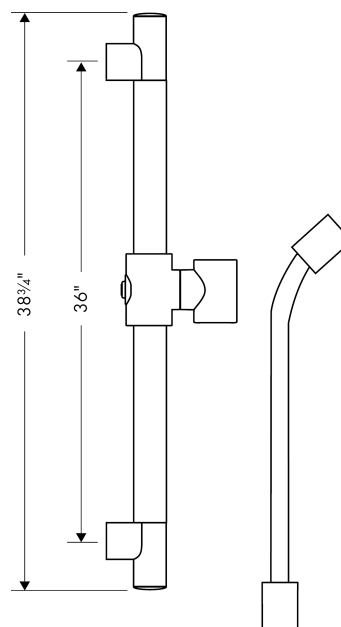

AXOR Starck
Wallbar 36"
Finishes : **chrome** Part no. : **27830000**

Description

Features

- Consists of: Wallbar, Handshower hose, Slider
- Angle-adjustable holder pivots left and right, slides easily and locks in place

Product image

Scale drawing

AXOR Starck
Wallbar 36"
Finishes : **chrome** Part no. : **27830000**

Installation example

AXOR Starck
Wallbar 36"
Finishes : **chrome** Part no. : **27830000**

Exploded drawing

Year of production: >02/07

AXOR Starck
Wallbar 36"
 Finishes : **chrome** Part no. : **27830000**

Spare parts list

Year of production: >02/07

Pos.	Description	Part no.	PC	PU
1	wall support + cover	92110000	0	1
2	cover	94055000	0	1
3	mounting set	40915000	0	1
4	tile-matching-disk	96186000	0	1
5	shower holder, assy	96311000	0	1
6	screw	97535000	0	1
7	shower hose 1,60 m	28286000	0	1