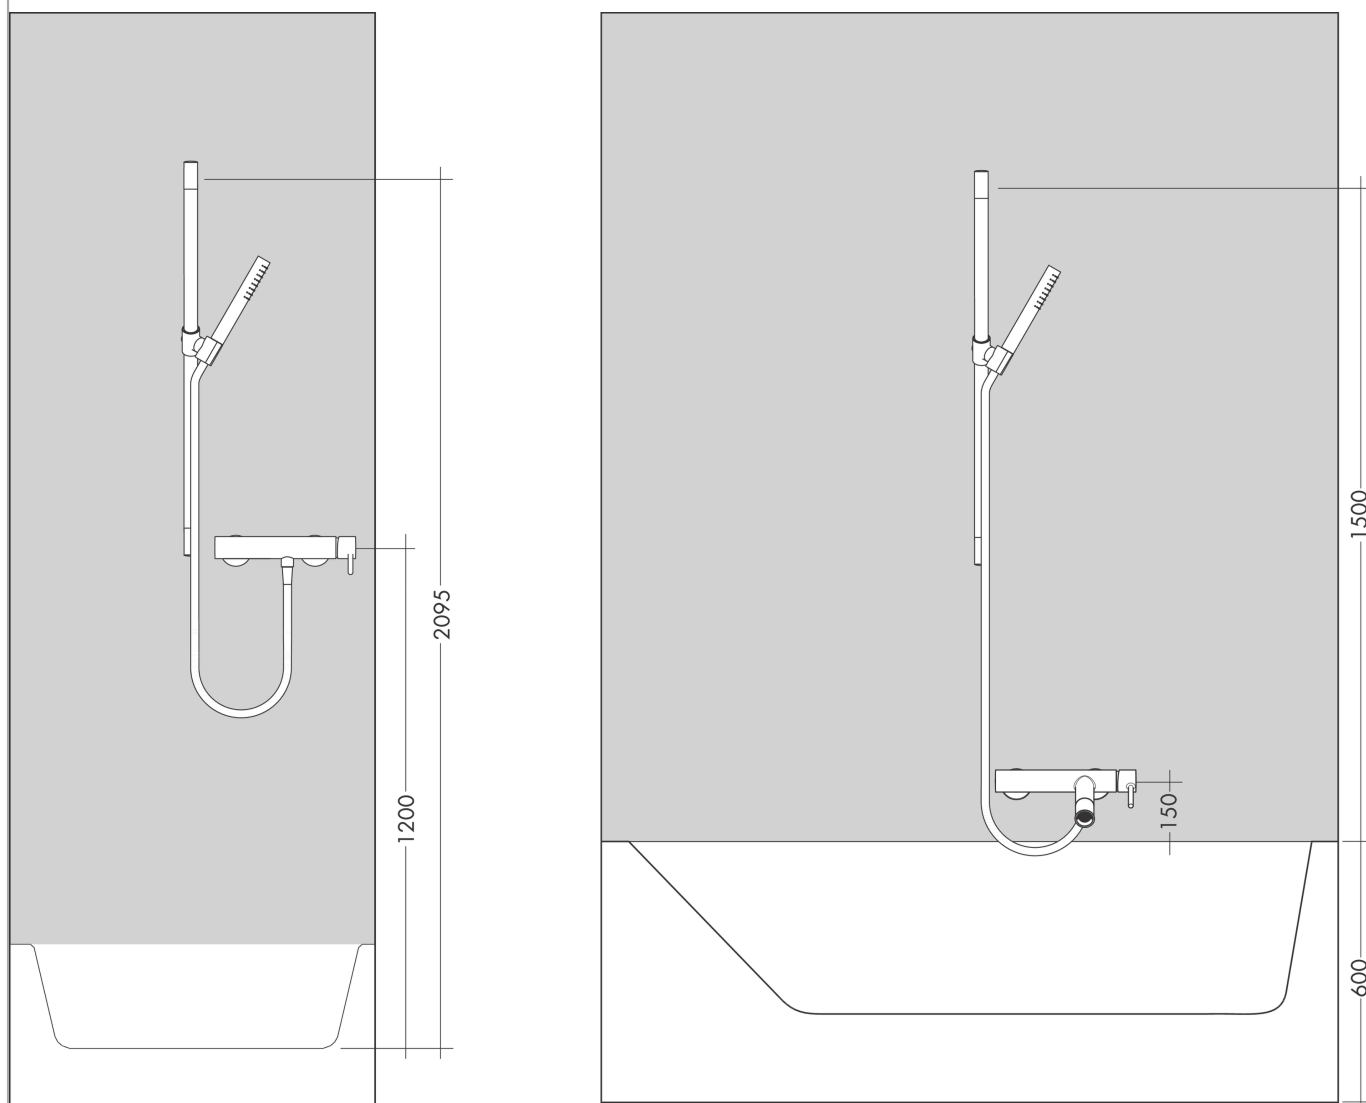

AXOR Starck
Wallbar 36"
Finishes : **chrome** Part no. : **27830000**

Description

Features

- Consists of: Wallbar, Handshower hose, Slider
- Angle-adjustable holder pivots left and right, slides easily and locks in place

Product image

Scale drawing

AXOR Starck
Wallbar 36"
Finishes : **chrome** Part no. : **27830000**

Installation example

AXOR Starck
Wallbar 36"
Finishes : **chrome** Part no. : **27830000**

Exploded drawing

Year of production: >02/07

AXOR Starck
Wallbar 36"
 Finishes : **chrome** Part no. : **27830000**

Spare parts list

Year of production: >02/07

Pos.	Description	Part no.	PC	PU
1	wall support + cover	92110000	0	1
2	cover	94055000	0	1
3	mounting set	40915000	0	1
4	tile-matching-disk	96186000	0	1
5	shower holder, assy	96311000	0	1
6	screw	97535000	0	1
7	shower hose 1,60 m	28286000	0	1