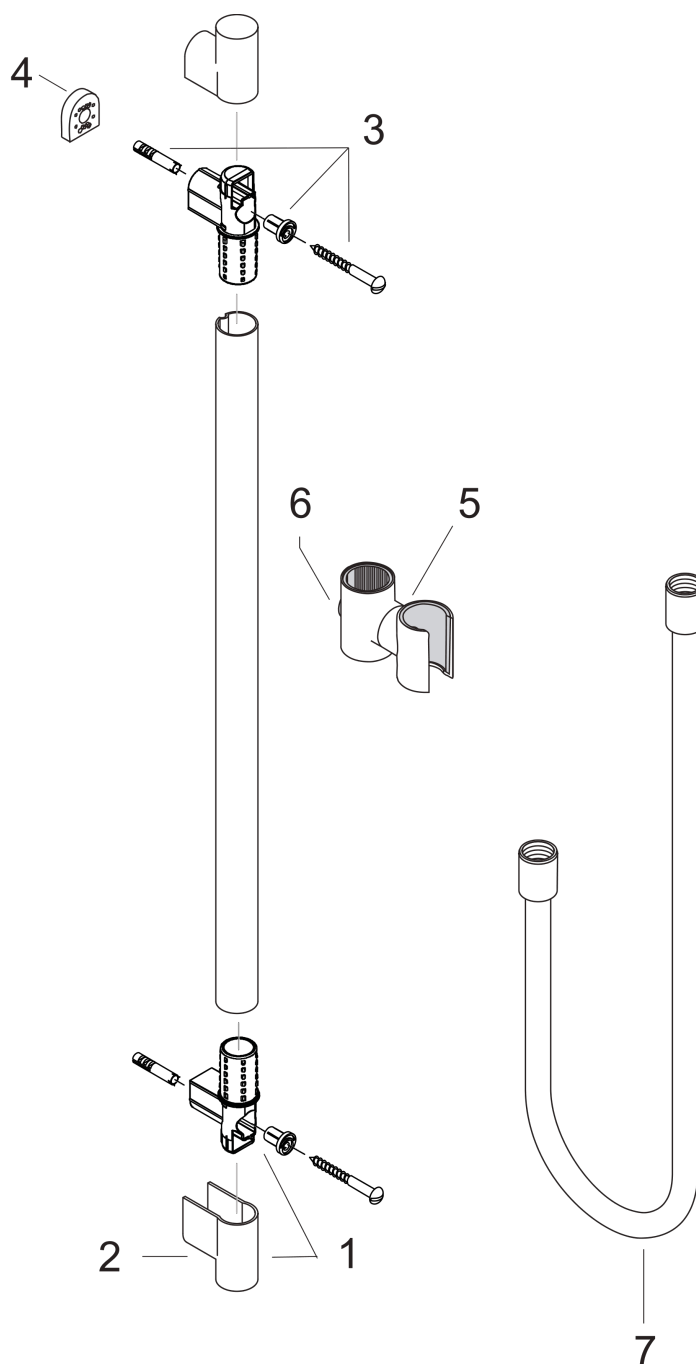

AXOR Starck
Wallbar 36"
Finishes : **chrome** Part no. : **27830000**

Description

Features

- Consists of: Wallbar, Handshower hose, Slider
- Angle-adjustable holder pivots left and right, slides easily and locks in place

Product image

Scale drawing

AXOR Starck
Wallbar 36"
Finishes : **chrome** Part no. : **27830000**

Installation example

AXOR Starck
Wallbar 36"
Finishes : **chrome** Part no. : **27830000**

Exploded drawing

Year of production: >02/07

AXOR Starck
Wallbar 36"
 Finishes : **chrome** Part no. : **27830000**

Spare parts list

Year of production: >02/07

Pos.	Description	Part no.	PC	PU
1	wall support + cover	92110000	0	1
2	cover	94055000	0	1
3	mounting set	40915000	0	1
4	tile-matching-disk	96186000	0	1
5	shower holder, assy	96311000	0	1
6	screw	97535000	0	1
7	shower hose 1,60 m	28286000	0	1