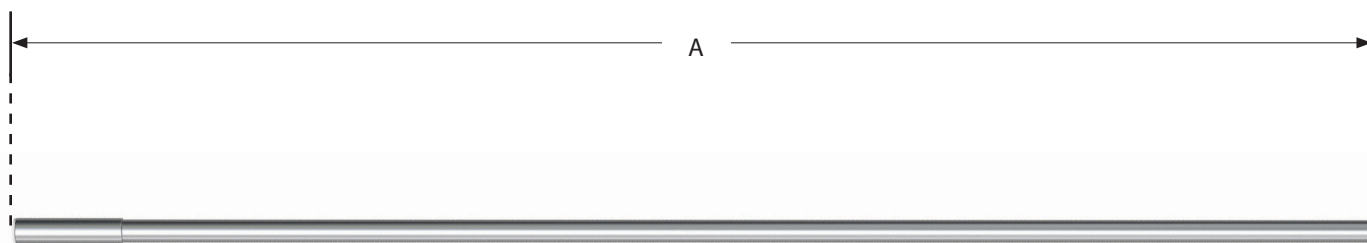

58"- 61" ADJUSTABLE ALUMINUM SHOWER ROD

- Rod is constructed of durable aluminum for corrosion resistance
- 1" OD
- Rod adjusts from 58 in. to 61 in. to fit a variety of shower sizes
- Does not include mounting hardware
- Each rod is individually wrapped for scratch protection during transportation

Part No.	Description	A - Length (Min - Max)
S02069	Carton of 10	58.00" - 61.00"
S02070	Carton of 50	58.00" - 61.00"