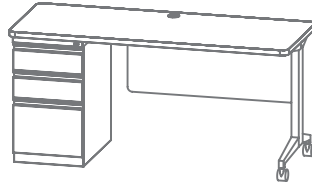

Modern Teacher's Desk Bundles

FEATURES

Modesty Panel

- Designed to attach directly to the Modern Teacher's Desk
- Frosted acrylic finish
- Includes sleek arctic silver brackets
- Can be installed as a divider panel

T-Leg

- T-leg creates a modern design
- Features locking casters

Worksurface

- T-Mold laminate worksurface
- Designed to attach directly to the Modern Teacher's Desk

Pedestal File

- Designed to attach directly to the Modern Teacher's Desk T-Mold 24x60 worksurface
- Pre-drilled holes in top panel for easy attachment
- Accommodates letter-size hanging files
- Full width handles and Box/Box/File drawer configuration
- Durable steel construction with non-porous surface is easy to clean and disinfect

28.75" H x 60" W x 24" D

MODERN TEACHER'S DESK

COLOR

COLOR	ITEM NO.	LIST
Arctic Silver/White	24226	\$1,812
Arctic Silver/Weathered Charcoal	24227	\$1,812

SHIPPING

Dimensions	28H x 70W x 40D in.
Weight	193 lbs.
Cube	45.37