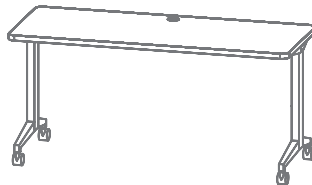

Modern Teacher's Desk Bundles

FEATURES

Modesty Panel

- Designed to attach directly to the Modern Teacher's Desk
- Frosted acrylic finish
- Includes sleek arctic silver brackets
- Can be installed as a divider panel

T-Leg

- T-leg creates a modern design
- Features locking casters

Worksurface

- T-Mold laminate worksurface
- Designed to attach directly to the Modern Teacher's Desk

Pedestal File

- Designed to attach directly to the Modern Teacher's Desk T-Mold 24x60 worksurface
- Pre-drilled holes in top panel for easy attachment
- Accommodates letter-size hanging files
- Full width handles and Box/Box/File drawer configuration
- Durable steel construction with non-porous surface is easy to clean and disinfect

28.75" H x 60" W x 24" D

MODERN TEACHER'S DESK

COLOR

COLOR	ITEM NO.	LIST
Arctic Silver/White	24226	\$1,812
Arctic Silver/Weathered Charcoal	24227	\$1,812

SHIPPING

Dimensions	28H x 70W x 40D in.
Weight	193 lbs.
Cube	45.37

28.75" H x 60" W x 24" D

MODERN TEACHER'S TABLE

COLOR

COLOR	ITEM NO.	LIST
Arctic Silver/White	24373	\$971
Arctic Silver/Weathered Charcoal	24374	\$971

SHIPPING

Dimensions	12H x 70W x 40D in.
Weight	120 lbs.
Cube	19.4