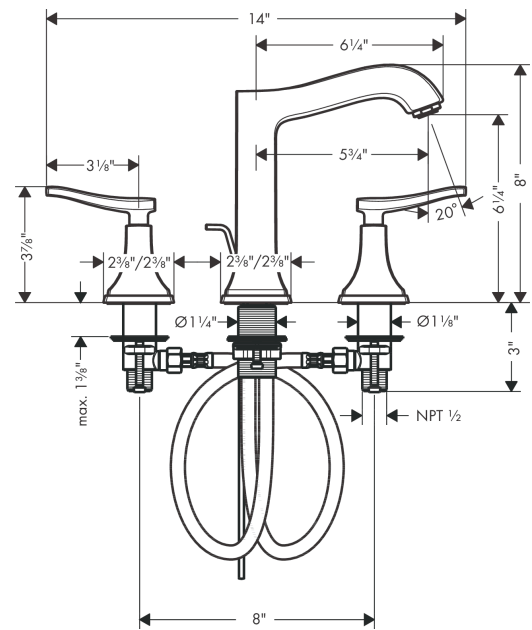

Metropol Classic
Widespread Faucet 160 with Lever Handles and Pop-Up Drain, 1.2 GPM
 Finishes : **chrome** Part no. : **31331001**

Description

Features

- Aerated spray
- Flow: 1.2 GPM (4.5 L/Min)
- 90° ceramic valves
- Includes pop-up drain

Item details

List Price \$ 689.00

Technology

Compliance

Product image

Scale drawing

Metropol Classic
Widespread Faucet 160 with Lever Handles and Pop-Up Drain, 1.2 GPM
 Finishes : **chrome** Part no. : **31331001**

Exploded drawing

Year of production: >01/18

Metropol Classic

Widespread Faucet 160 with Lever Handles and Pop-Up Drain, 1.2 GPM

Finishes : **chrome** Part no. : **31331001**

Spare parts list

Year of production: >01/18

Pos.	Description	Part no.	Price	PU
1	handle fixing set	98932000	-	1
2	nut	92825000	-	1
3	O-ring 29x1,5	92738000	-	1
4	O-ring 48x1,5	92159000	-	1
5	stop valve cpl.	97357001	-	1
6	lever collar	97548000	-	1
7	shut off unit right closing	94009000	-	1
8	shut off unit left closing	94008000	-	1
9	connection hose 18½" M8x0,75 3/8"	96321001	-	1
10	fixing set (Ø 32)	13961000	-	1
11	aerator M24x1 (4,5 l/min)	92877000	-	1
12	pull rod	96657000	-	1
a	pop up waste	88509000	-	1
b	handle for hot water	92821000	-	1
c	handle for cold water	92822000	-	1
d	escutcheon for handle	92824000	-	1
e	escutcheon	92823000	-	1
f	escutcheon for spout	92814000	-	1
g	spout cpl.	92820000	-	1