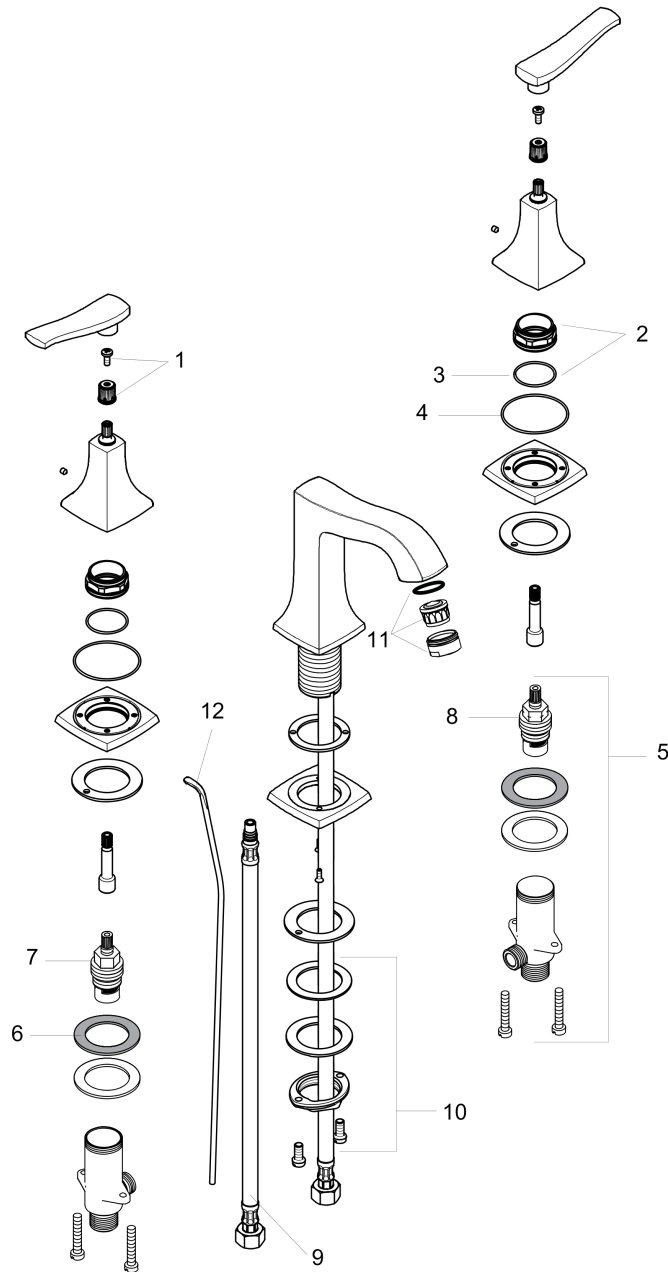

Metropol Classic
Widespread Faucet 160 with Lever Handles and Pop-Up Drain, 1.2 GPM
 Finishes : **chrome** Part no. : **31331001**

Description

Features

- Aerated spray
- Flow: 1.2 GPM (4.5 L/Min)
- 90° ceramic valves
- Includes pop-up drain

Item details

List Price \$ 689.00

Technology

Compliance

Product image

Scale drawing

Metropol Classic
Widespread Faucet 160 with Lever Handles and Pop-Up Drain, 1.2 GPM
 Finishes : **chrome** Part no. : **31331001**

Exploded drawing

Year of production: >01/18

Metropol Classic

Widespread Faucet 160 with Lever Handles and Pop-Up Drain, 1.2 GPM

Finishes : **chrome** Part no. : **31331001**

Spare parts list

Year of production: >01/18

Pos.	Description	Part no.	Price	PU
1	handle fixing set	98932000	-	1
2	nut	92825000	-	1
3	O-ring 29x1,5	92738000	-	1
4	O-ring 48x1,5	92159000	-	1
5	stop valve cpl.	97357001	-	1
6	lever collar	97548000	-	1
7	shut off unit right closing	94009000	-	1
8	shut off unit left closing	94008000	-	1
9	connection hose 18½" M8x0,75 3/8"	96321001	-	1
10	fixing set (Ø 32)	13961000	-	1
11	aerator M24x1 (4,5 l/min)	92877000	-	1
12	pull rod	96657000	-	1
a	pop up waste	88509000	-	1
b	handle for hot water	92821000	-	1
c	handle for cold water	92822000	-	1
d	escutcheon for handle	92824000	-	1
e	escutcheon	92823000	-	1
f	escutcheon for spout	92814000	-	1
g	spout cpl.	92820000	-	1