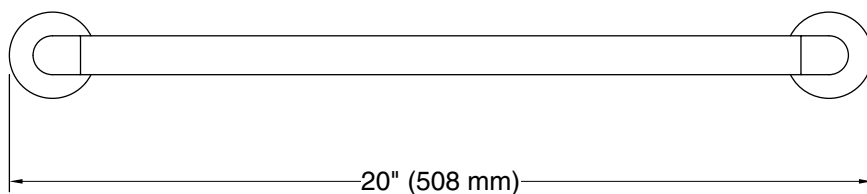

Features

- Coordinates with faucets and accessories in the Composed collection

Material

- Premium metal construction for durability and reliability
- KOHLER finishes resist corrosion and tarnishing

Installation

Technical Information

All product dimensions are nominal.

Material: Zinc, Brass

Notes

Install this product according to the installation instructions.