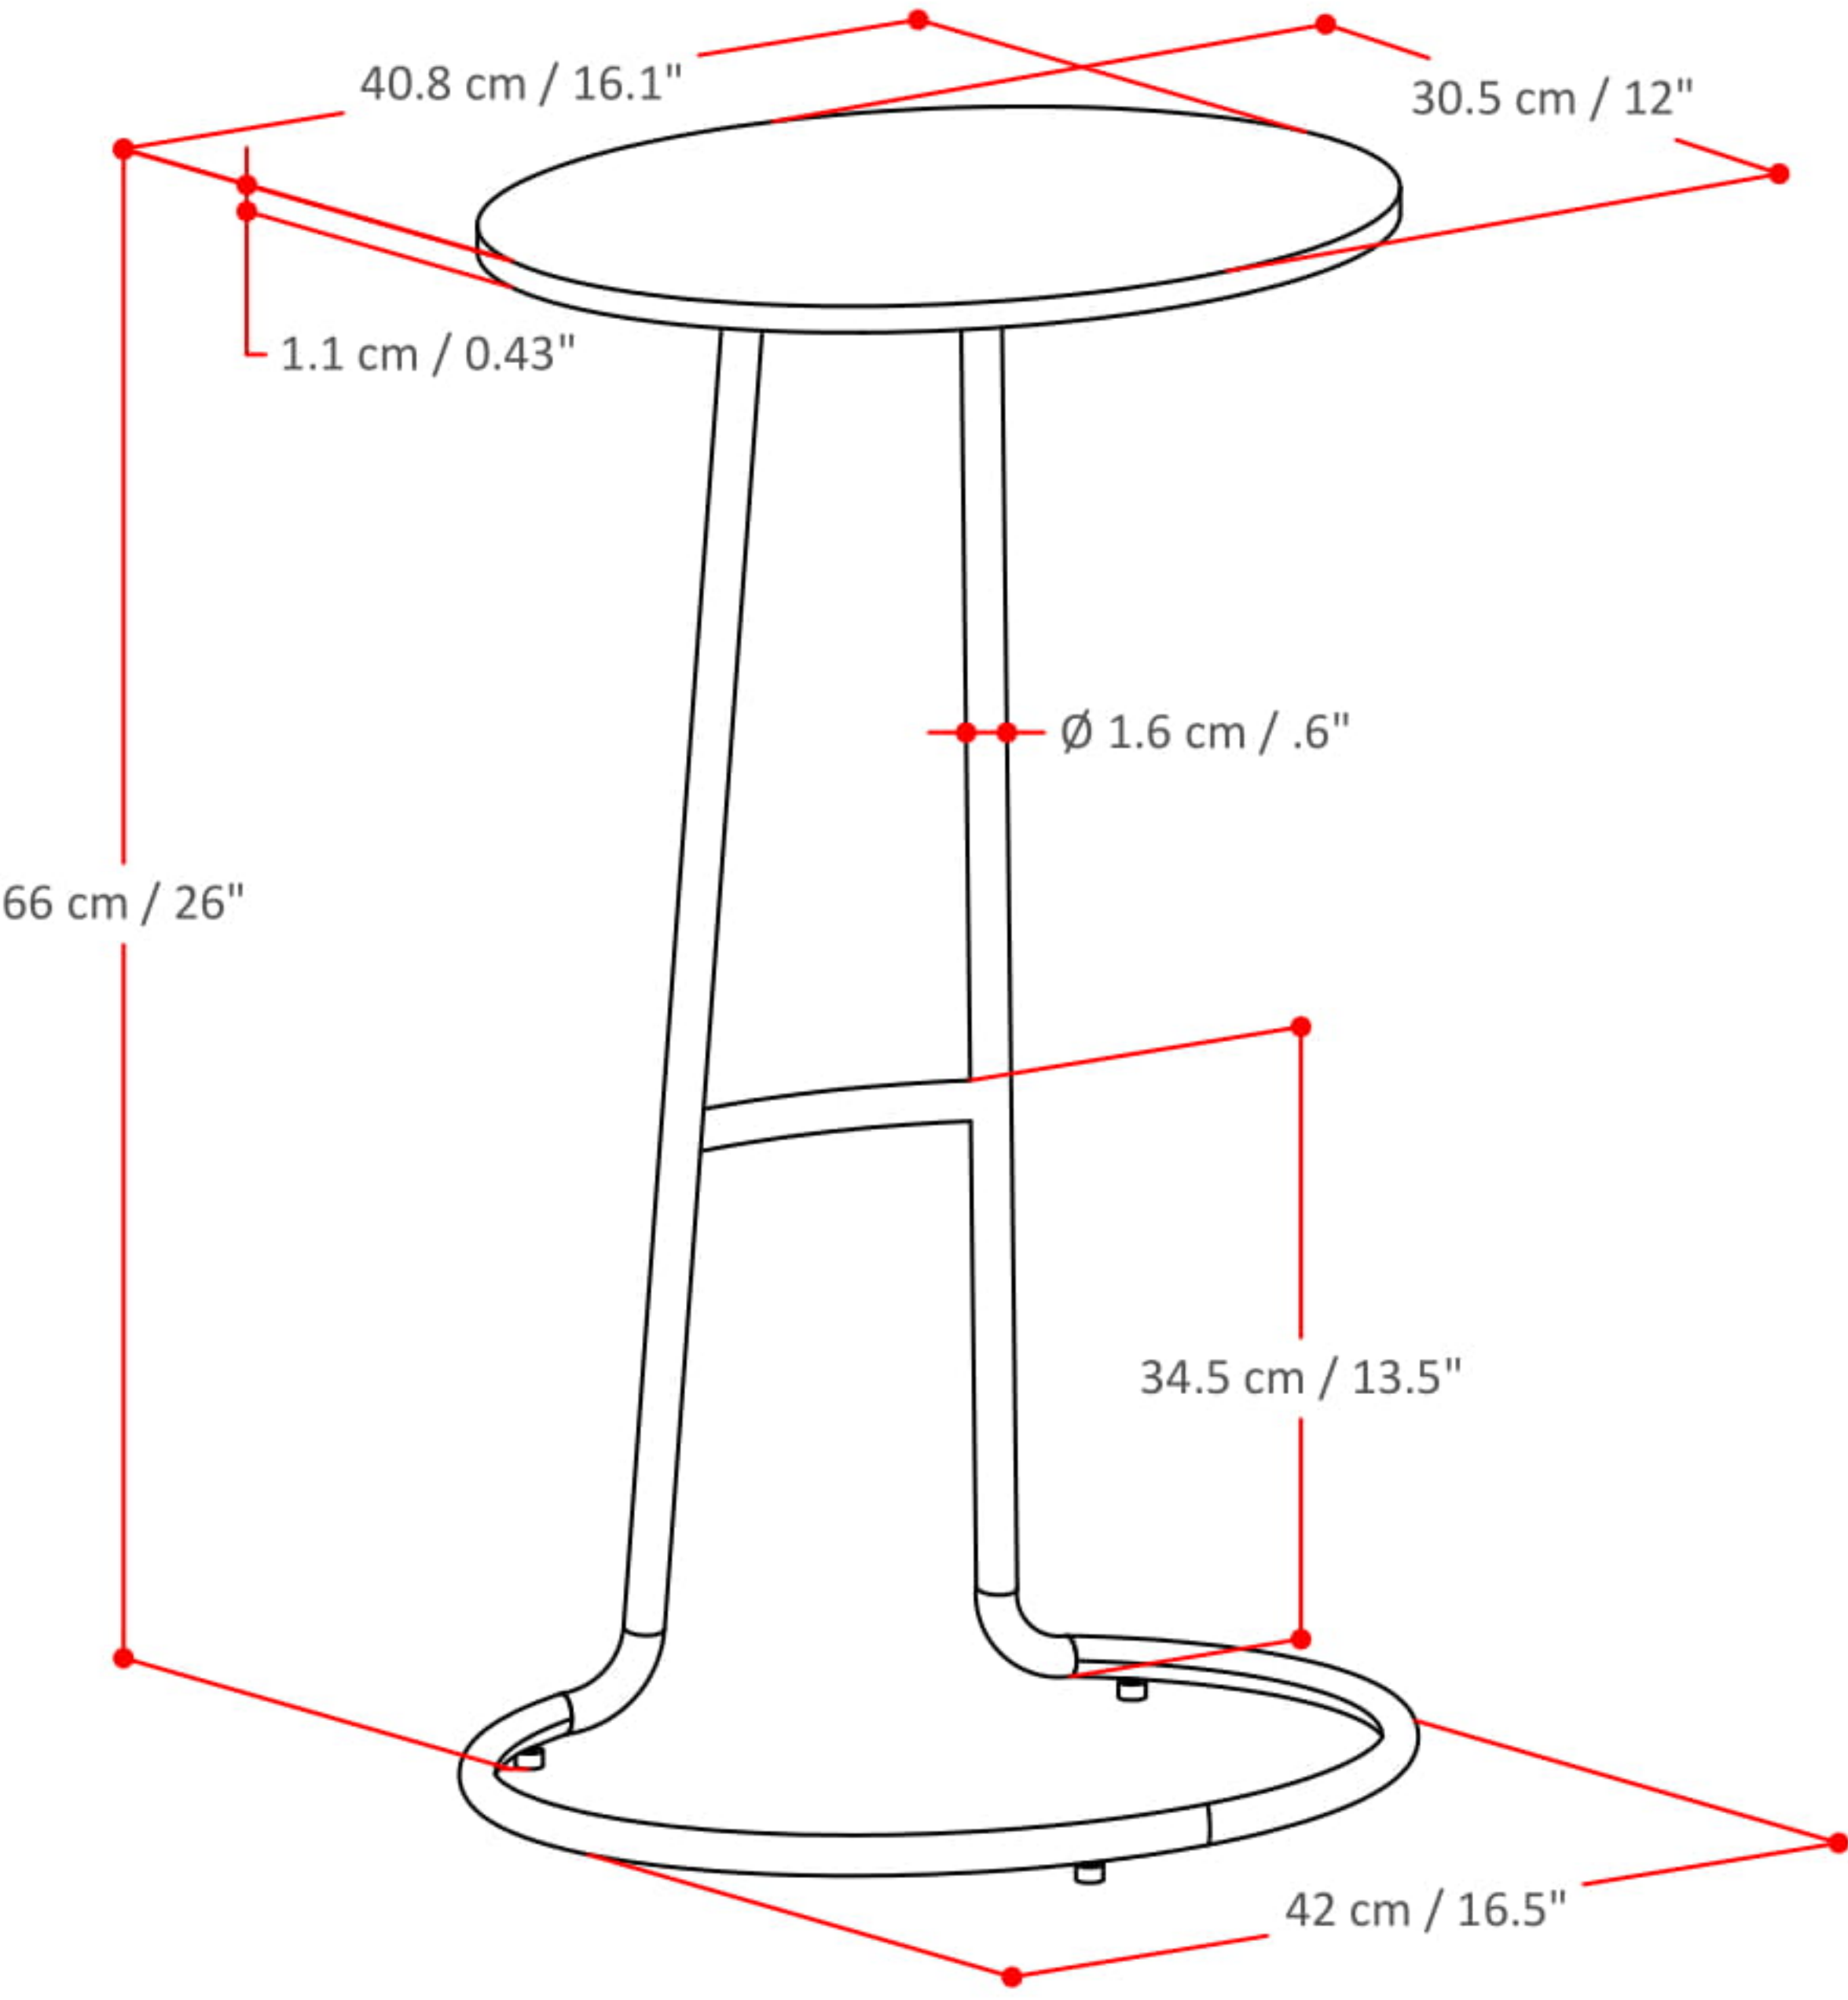

ASPEN SIDE TABLE

Net Weight- 18 (lb)