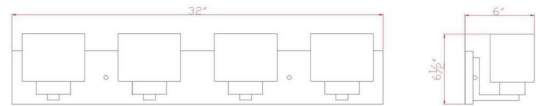

Dove Creek 4-Light Vanity Light
Satin Nickel

SPECIFICATIONS

MOUNTING:	Wall Mount	LED BRIGHTNESS (LUMENS):	N/A
SLOPED CEILING ADAPTABLE:	No	LED COLOR CORRELATED TEMPERATURE (CCT):	N/A
LAMP TYPE 1:	4 lamps 60W Incandescent	LED COLOR RENDERING INDEX (CRI):	N/A
BULB INCLUDED:	No	LED EFFICACY:	N/A
WATTS PER BULB:	60W	LED AVERAGE RATED LIFE:	N/A
TOTAL WATTAGE:	240W	ENERGY EFFICIENT:	No
DIMMABLE:	Yes	LIGHTING AMPS:	N/A
MATERIAL CONSTRUCTION:	Steel	VOLTAGE:	120V
ASSEMBLED DIMENSIONS:	6.5" H x 32" L x 6" D		
WEIGHT:	8.50 lbs.		
BACKPLATE DIMENSIONS:	4.92" H x 32" W		
CANOPY/PLATE DIMENSIONS:	N/A		
GLASS/SHADE DIMENSIONS:	4.4" H x 5.4" L x 3.8" D		
GLASS/SHADE MATERIAL:	Glass		
GLASS/SHADE TYPE:	Frosted		
GLASS/SHADE COLOR:	White		