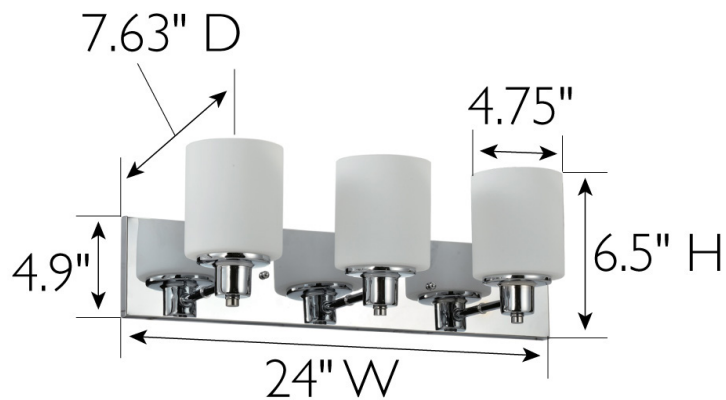

## Dane 3-Light Dimmable Vanity Light Polished Chrome

### SPECIFICATIONS

MOUNTING:	Wall Mount	LED BRIGHTNESS (LUMENS):	N/A
SLOPED CEILING ADAPTABLE:	No	LED COLOR CORRELATED TEMPERATURE (CCT):	N/A
LAMP TYPE:	Maximum 60W Medium Base Bulb	LED COLOR RENDERING INDEX (CRI):	N/A
BULB INCLUDED:	No	LED EFFICACY:	N/A
WATTS PER BULB:	60W	LED AVERAGE RATED LIFE:	N/A
TOTAL WATTAGE:	180W	ENERGY EFFICIENT:	No
DIMMABLE:	Yes	LIGHTING AMPS:	N/A
MATERIAL CONSTRUCTION:	Steel	VOLTAGE:	120V
ASSEMBLED DIMENSIONS:	6.5" H x 24" L x 7.625" D		
WEIGHT:	4.8 lbs.		
BACKPLATE DIMENSIONS:	4.92" H x 24" W		
CANOPY/PLATE DIMENSIONS:	N/A		
GLASS/SHADE DIMENSIONS:	5.3" H x 4.75" L x 4.75" D		
GLASS/SHADE MATERIAL:	Glass		
GLASS/SHADE TYPE:	Frosted		
GLASS/SHADE COLOR:	White		