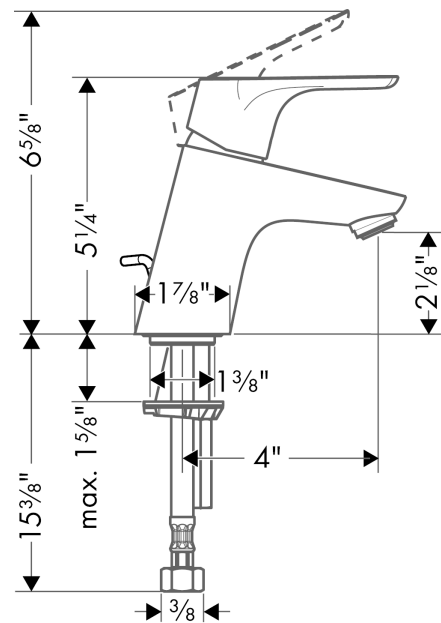

Focus

Single-Hole Faucet 70 with Pop-Up Drain, 1.2 GPM

Finishes : **brushed nickel** Part no. : **04370820**

Description

Features

- Aerated spray
- Flow: 1.2 GPM (4.5 L/Min)
- Ceramic cartridge
- Includes pop-up drain

Item details

List Price \$ 281.00

Technology

Compliance

Product image

Scale drawing

Focus

Single-Hole Faucet 70 with Pop-Up Drain, 1.2 GPM

Finishes : **brushed nickel** Part no. : **04370820**

Exploded drawing

Year of production: >07/16

Focus

Single-Hole Faucet 70 with Pop-Up Drain, 1.2 GPM

Finishes : **brushed nickel** Part no. : **04370820**

Spare parts list

Year of production: >07/16

Pos.	Description	Part no.	Price	PU
1	handle	98532820	-	1
2	screw cover	96338000	-	1
3	flange	97406820	-	1
4	nut	97209000	-	1
5	cartridge, assy	95646001	-	1
6	locking screw for handle	95140000	-	1
7	seal	95008000	-	1
8	adapter for cartridge	98750000	-	1
9	O-Ring 30x2	98186000	-	1
10	O-ring 35x2	92604000	-	1
11	aerator M24x1 (4,5 l/min)	92877820	-	1
12	seal Ø 42	98722000	-	1
13	fixing set	88508000	-	1
14	connection hose 18½" M8x0,75 3/8"	96321001	-	1
15	pull rod	96657820	-	1
a	pop up waste	88509820	-	1
b	escutcheon	06490820	-	1