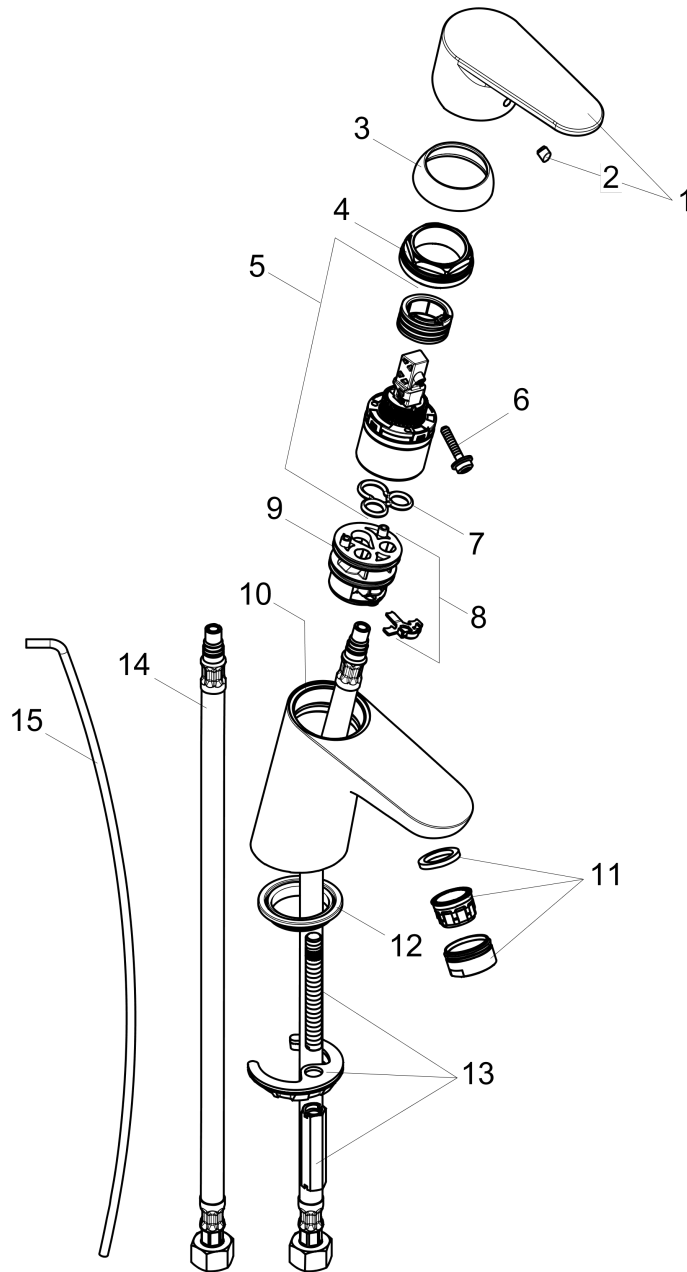

Focus

Single-Hole Faucet 70 with Pop-Up Drain, 1.2 GPM

Finishes : **brushed nickel** Part no. : **04370820**

Description

Features

- Aerated spray
- Flow: 1.2 GPM (4.5 L/Min)
- Ceramic cartridge
- Includes pop-up drain

Item details

List Price \$ 281.00

Technology

Compliance

Product image

Scale drawing

Focus

Single-Hole Faucet 70 with Pop-Up Drain, 1.2 GPM

Finishes : **brushed nickel** Part no. : **04370820**

Exploded drawing

Year of production: >07/16

Focus

Single-Hole Faucet 70 with Pop-Up Drain, 1.2 GPM

Finishes : **brushed nickel** Part no. : **04370820**

Spare parts list

Year of production: >07/16

Pos.	Description	Part no.	Price	PU
1	handle	98532820	-	1
2	screw cover	96338000	-	1
3	flange	97406820	-	1
4	nut	97209000	-	1
5	cartridge, assy	95646001	-	1
6	locking screw for handle	95140000	-	1
7	seal	95008000	-	1
8	adapter for cartridge	98750000	-	1
9	O-Ring 30x2	98186000	-	1
10	O-ring 35x2	92604000	-	1
11	aerator M24x1 (4,5 l/min)	92877820	-	1
12	seal Ø 42	98722000	-	1
13	fixing set	88508000	-	1
14	connection hose 18½" M8x0,75 3/8"	96321001	-	1
15	pull rod	96657820	-	1
a	pop up waste	88509820	-	1
b	escutcheon	06490820	-	1