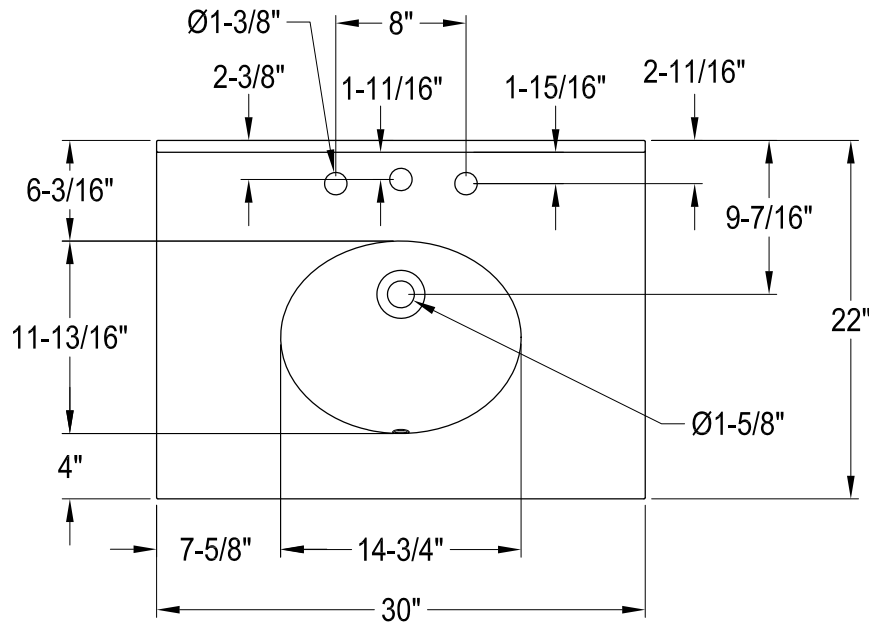

KVPK3030KAB0,1,5,6,7,8

30" Console Sink with Acrylic Legs & Shelf

VXHSB21180,1,5,6,7,8