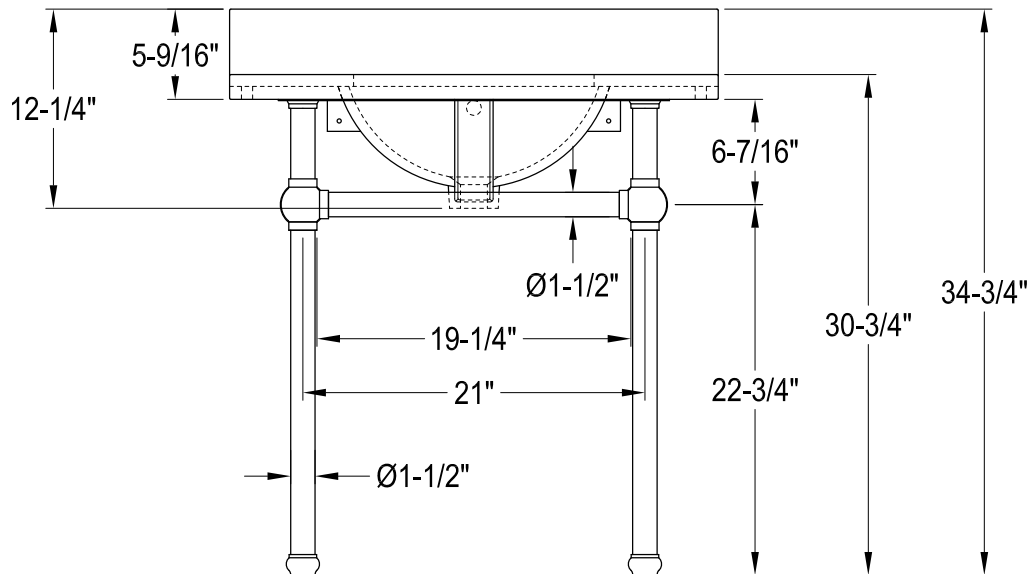

KVPK3030KAB0,1,5,6,7,8

30" Console Sink with Acrylic Legs & Shelf

VXHSB21180,1,5,6,7,8