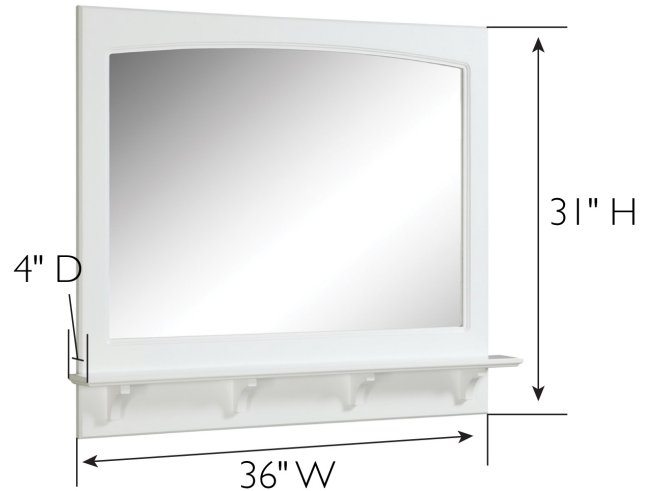

Concord Wall Mirror with Shelf 36" White

SPECIFICATIONS

MATERIAL CONSTRUCTION:	Wood	FACE FRAME MATERIAL:	MDF
ASSEMBLY REQUIRED:	No	SIDES MATERIAL:	N/A
TOOLS NEEDED FOR INSTALLATION:	Electric Drill, Screwdriver	BOTTOM MATERIAL:	N/A
ASSEMBLED DIMENSIONS:	31" H x 36" L x 4" D	BACK PANEL MATERIAL:	MDF
WEIGHT:	25 lbs.	BACK BRACE MATERIAL:	N/A
NUMBER OF DOORS:	N/A	GLASS STYLE:	Flat Panel
DOOR MATERIAL:	N/A	LIGHTED:	No
NUMBER OF SHELVES:	N/A	QTY OF LAMPS:	N/A
ADJUSTABLE SHELVES:	N/A	POWER SOURCE:	None
SHELF MAX WEIGHT CAPACITY:	N/A	MOUNTING HARDWARE INCLUDED:	Yes
SHELF WIDTH:	N/A	MOUNTING TYPE:	Surface
SHELF THICKNESS:	N/A		
SHELF MATERIAL:	N/A		