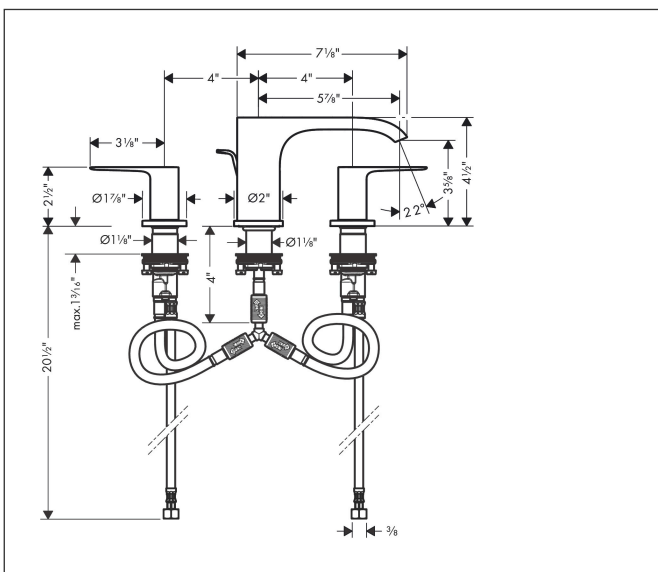

Brand hansgrohe
 Art. Name **Vivenis** Widespread Faucet 90 with Pop-Up Drain, 1.2 GPM
 Art. Nr. 75033671
 Surface matte black
 Pos. 1

Product Picture

Features

- Consists of: Widespread faucet, Pop-up assembly
- Spray modes: WaterfallStream
- Flow: 1.2 GPM (4.5 L/Min)
- 90° ceramic valves
- Includes pop-up drain
- Material waste set: Metal

Drawing

Technology