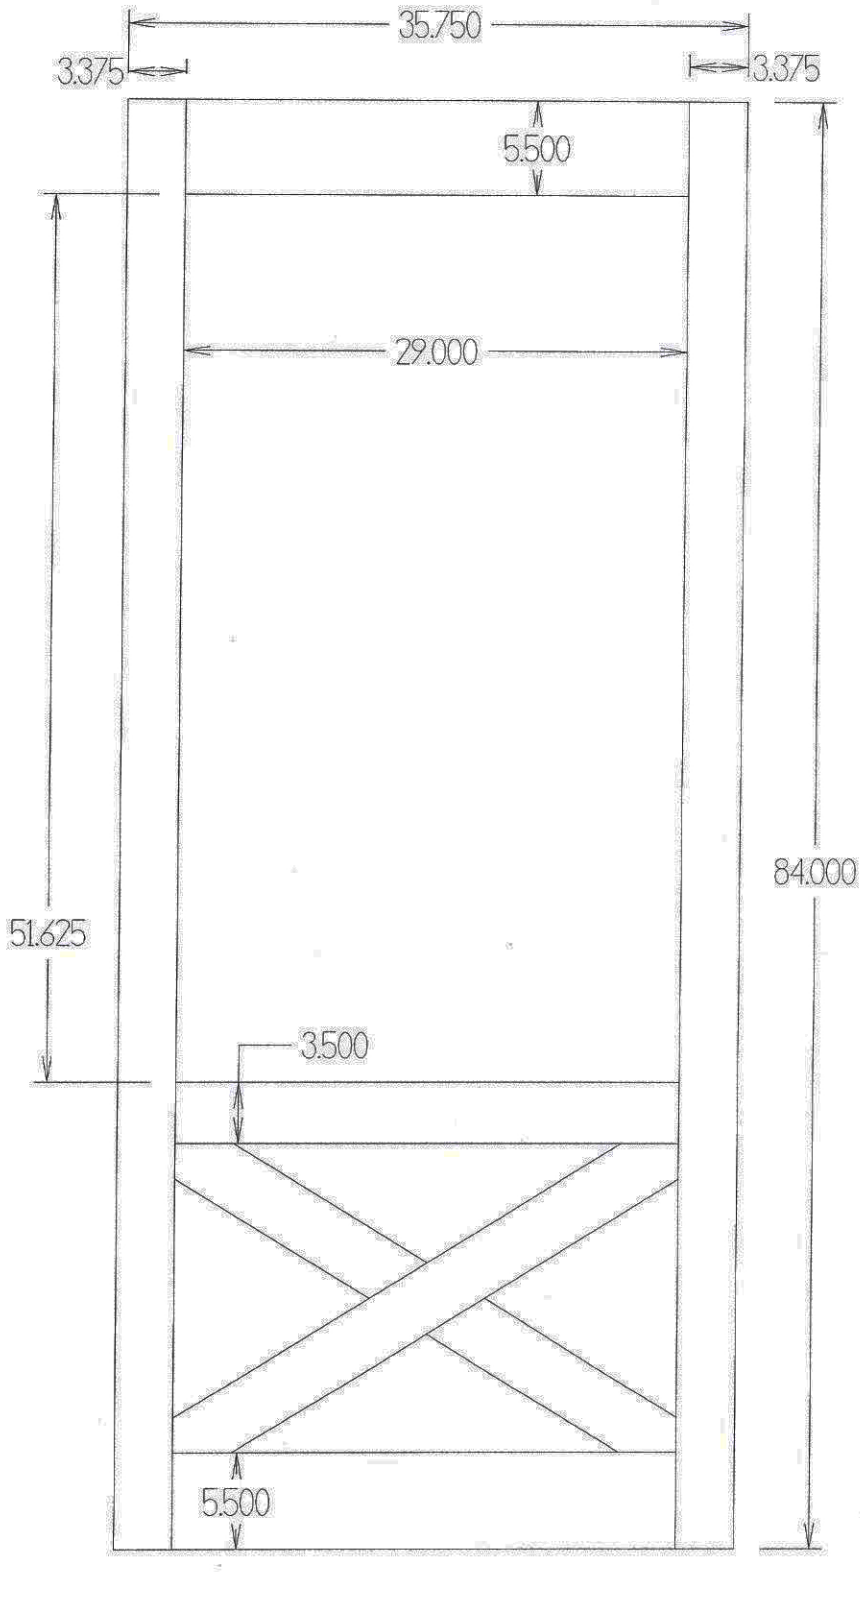

Thompson

Gview:TOP WCS:TOP Cplane:TOP

11.0665
Inch