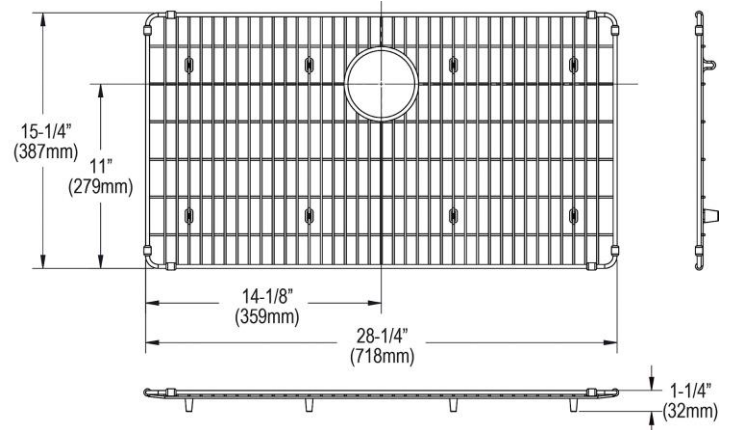

A Century of Tradition and Quality.

For more than 100 years, Elkay has been making innovative products and providing exceptional customer care. We take pride in offering plumbing products that make life easier, inspire change and leave the world a better place.

[Clean and Care Manual (PDF)](#)

[Clean and Care Manual (PDF)](#)

[Warranty (PDF)](#)