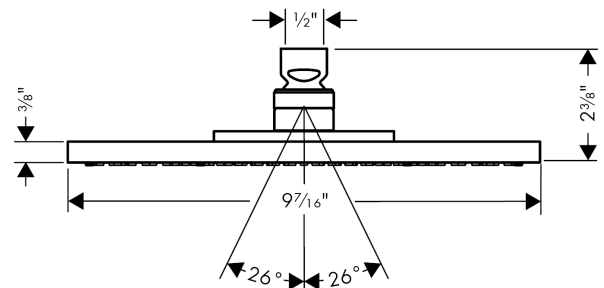

AXOR Starck
Showerhead 240 1-Jet, 2.5 GPM
Finishes : **brushed nickel** Part no. : **28494821**

Description

Features

- Spray modes: RainAir
- 180 no-clog spray channels
- Flow: 2.5 GPM (9.5 L/Min)
- Fully-finished matching spray face

Technology

Product image

Scale drawing

AXOR Starck
Showerhead 240 1-Jet, 2.5 GPM
Finishes : **brushed nickel** Part no. : **28494821**

Exploded drawing

Year of production: >04/05

AXOR Starck
Showerhead 240 1-Jet, 2.5 GPM
 Finishes : **brushed nickel** Part no. : **28494821**

Spare parts list

Year of production: >04/05

Pos.	Description	Part no.	PC	PU
1	air jet (Eco)	95795820	0	1
2	seal	97606000	0	1
3	lever collar	97536000	0	1
4	nut	97958820	0	1
5	filter packing	88649000	0	1
6	lock washer	98942000	0	1
7	hollow set screw M4x6	97767000	0	1