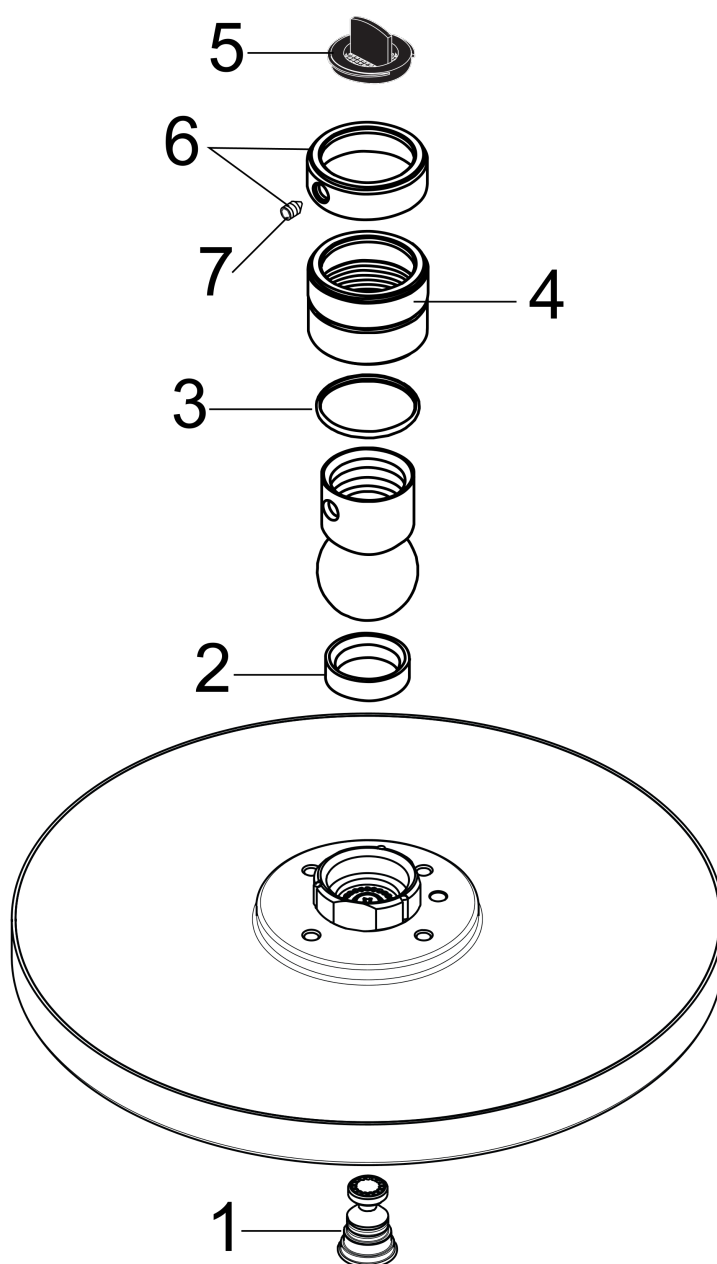

AXOR Starck
Showerhead 240 1-Jet, 2.5 GPM
Finishes : **brushed nickel** Part no. : **28494821**

Description

Features

- Spray modes: RainAir
- 180 no-clog spray channels
- Flow: 2.5 GPM (9.5 L/Min)
- Fully-finished matching spray face

Technology

Product image

Scale drawing

AXOR Starck
Showerhead 240 1-Jet, 2.5 GPM
Finishes : **brushed nickel** Part no. : **28494821**

Exploded drawing

Year of production: >04/05

AXOR Starck
Showerhead 240 1-Jet, 2.5 GPM
 Finishes : **brushed nickel** Part no. : **28494821**

Spare parts list

Year of production: >04/05

Pos.	Description	Part no.	PC	PU
1	air jet (Eco)	95795820	0	1
2	seal	97606000	0	1
3	lever collar	97536000	0	1
4	nut	97958820	0	1
5	filter packing	88649000	0	1
6	lock washer	98942000	0	1
7	hollow set screw M4x6	97767000	0	1