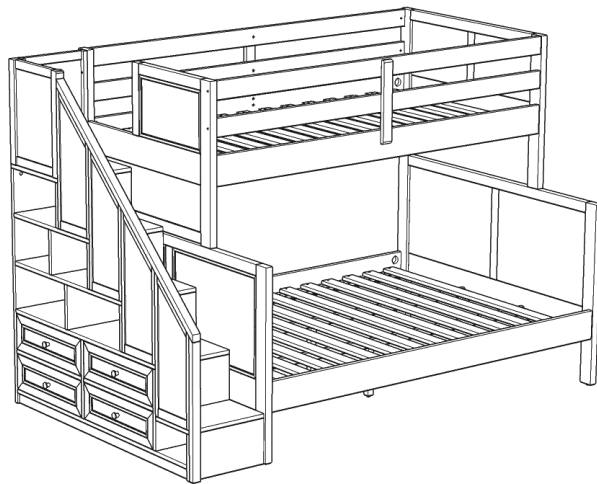

homestyles®

20 05533 0561

Bunk Bed

IMPORTANT

Carefully remove all the parts from the carton and place them individually on a soft cloth to prevent scratches or other damage.

Carefully and strictly follow these assembly instructions to ensure a completed product as designed.

Do not use power tools above 8 volts to assemble.

Part List

A.
Lower End Panel
1 pc.

B.
Lower End Panel
1 pc.

C.
Lower Slats
1 pc.

For assembly see instructions in carton 20 05533 0563.

Home Styles Customer Service: www.homestyles-furniture.com,
servicedesk@homestyles-furniture.com, 888-680-7460, 877-831-0319