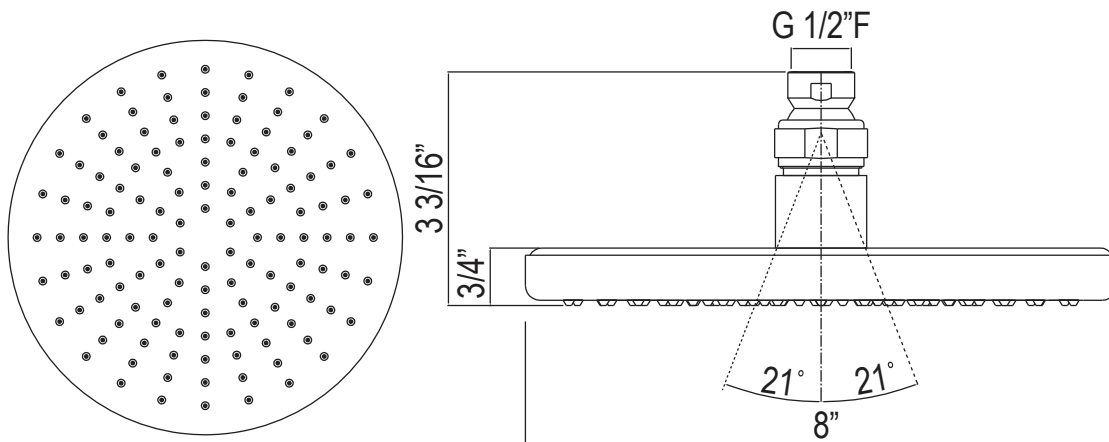

Para garantía o información adicional, comuníquese con:

U.S.A.
houseofrohl.com/support
1-800-777-9762

QUEBEC / MARITIMOS / CANADA OCCIDENTAL
houseofrohl.ca/support
1-866-473-8442

ONTARIO
houseofrohl.ca/support
1-800-287-5354

Riobel

PERRIN & ROWE
LONDON

victoria ⊕ albert®

ROHL