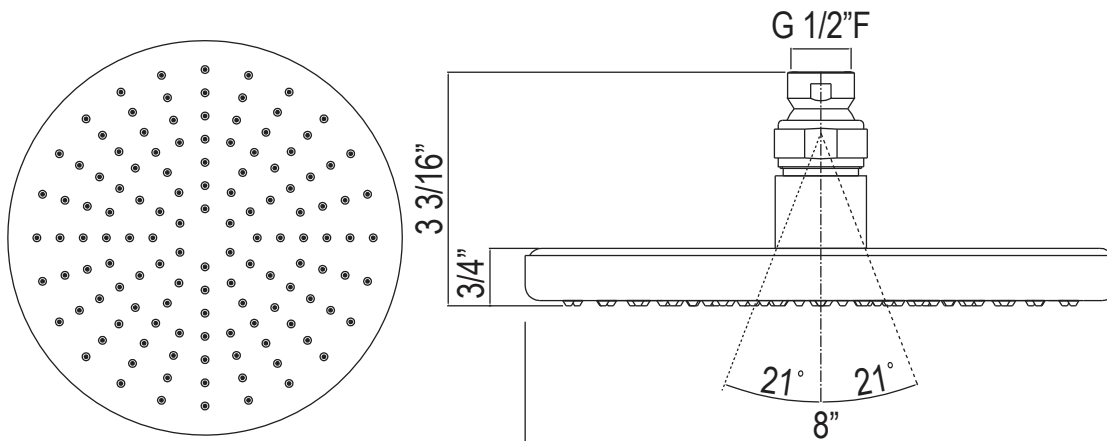

SPECIFICATIONS

DESCRIPTION

- 8" faceplate
- All brass construction
- Elastomer nozzles for easy cleaning of mineral build-up
- Unique design
- 1/2" female inlet with swivel connection

FLOW

- Flow rate 2.0 GPM

Single Function Circular Rainfall Showerhead

Rohl Shower Collection

MODELS: 1075/8

For warranty or additional information, contact:

U.S.A.
houseofrohl.com/support
 1-800-777-9762

QUEBEC / MARITIMES / WESTERN CANADA
houseofrohl.ca/support
 1-866-473-8442