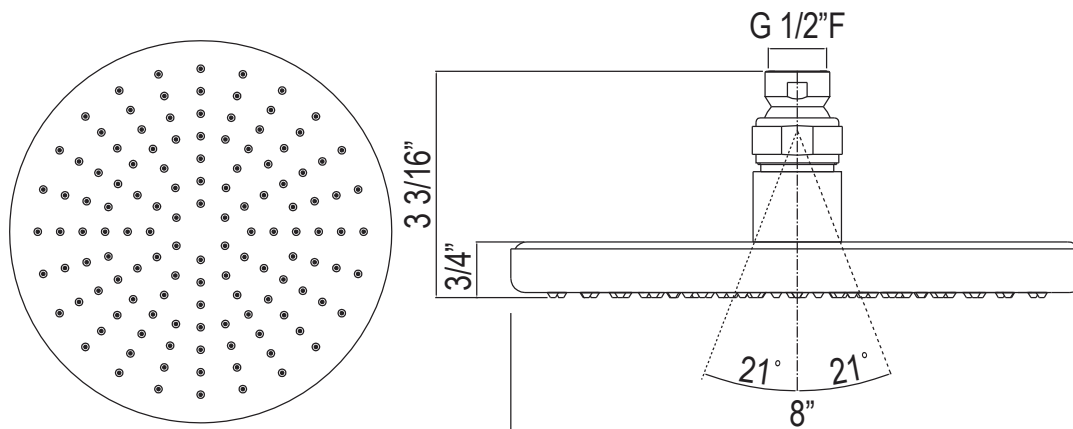

Pour la garantie ou des informations supplémentaires, contactez:

U.S.A.
houseofrohl.com/support
1-800-777-9762

QUÉBEC / MARITIMES / OUEST CANADIEN
houseofrohl.ca/support
1-866-473-8442

ONTARIO
houseofrohl.ca/support
1-800-287-5354