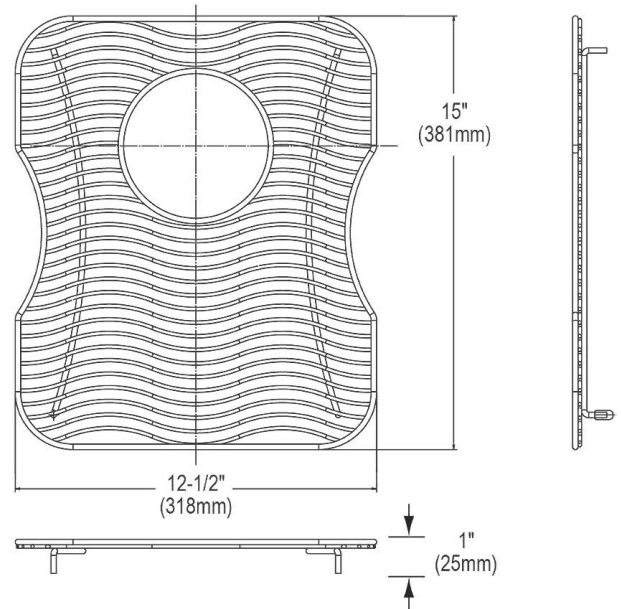

PART: _____ QTY: _____

PROJECT: _____

CONTACT: _____

DATE: _____

NOTES: _____

APPROVAL: _____

In keeping with our policy of continuing product improvement, Elkay reserves the right to change product specifications without notice. Please visit elkay.com for the most current version of Elkay product specification sheets. This specification describes an Elkay product with design, quality, and functional benefits to the user. When making a comparison of other producers' offerings, be certain these features are not overlooked.