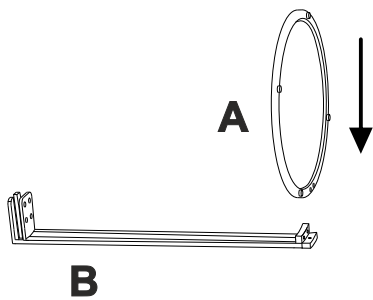

ASSEMBLY INSTRUCTIONS

MONSANTO C TABLE

PART LIST :-

NO.	DESCRIPTION	IMAGE	QTY
A	METAL BASE RING		1
B	METAL POLE		1
C	METAL TOP		1
D	SMALL SCREWS		3
E	LARGE SCREWS		4
F	ALLEN KEY		1

STEP:- 1

STEP:- 2

STEP:- 3

STEP:- 4

STEP:- 5

ASSEMBLED