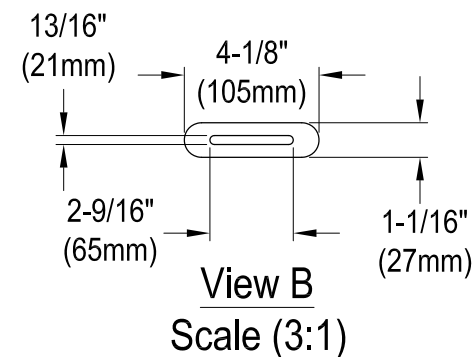

VT7DE633023C420,2,3,6,7,8

63" Acrylic Freestanding Tub with 7" Faucet Drillings & Drain

M14 x 120 (4 pcs)

M14 x 100 (1 pcs)

Drain Hole Size

Scale (3:1)

VT7DE633023C420,2,3,6,7,8

Toe Touch Drain with Overflow Hole