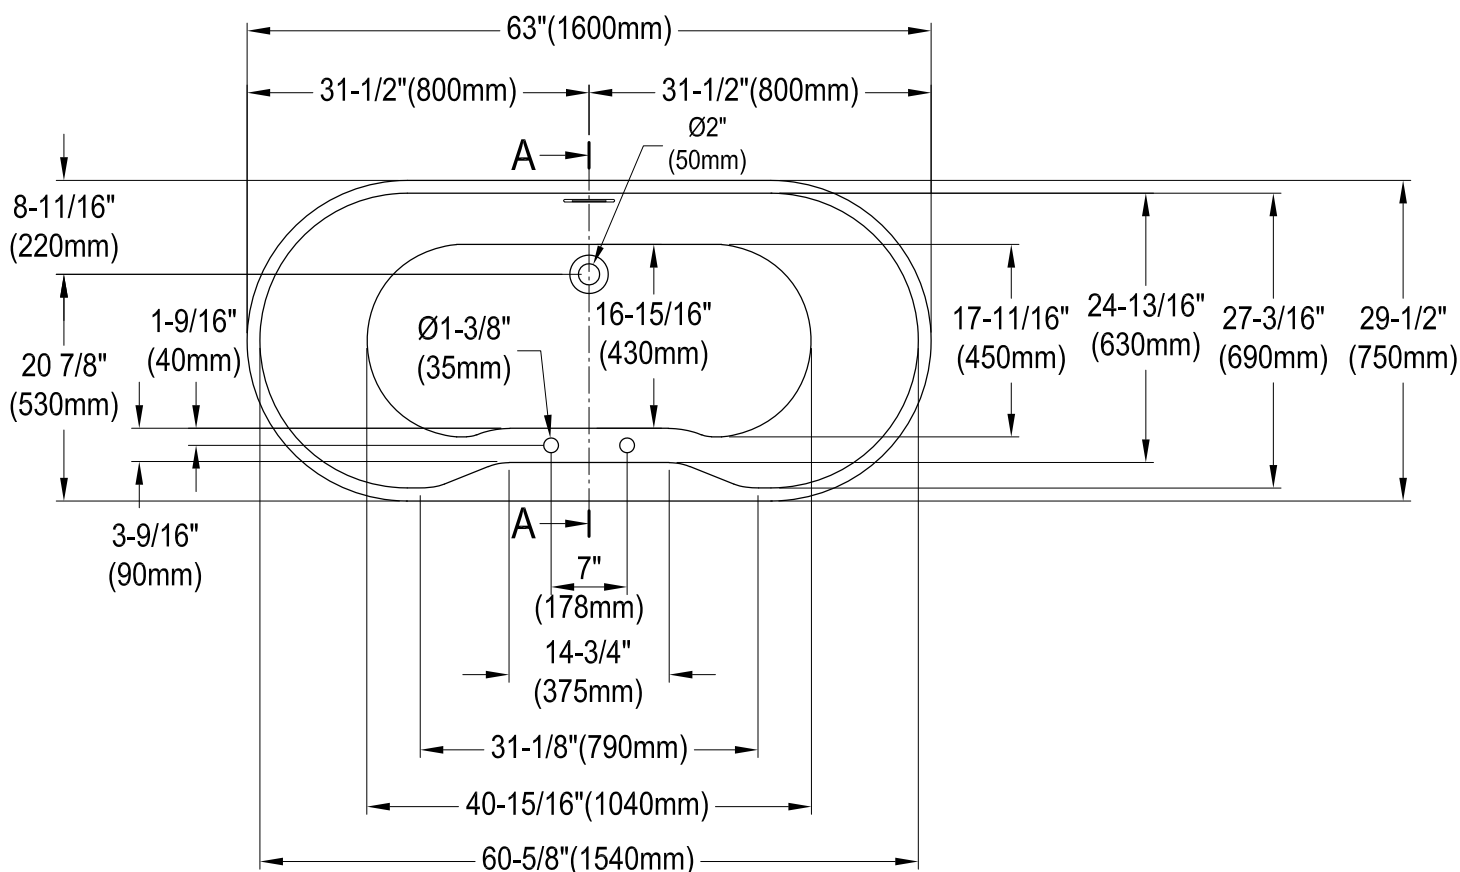

VT7DE633023C420,2,3,6,7,8

63" Acrylic Freestanding Tub with 7" Faucet Drillings & Drain

M14 x 120 (4 pcs)

M14 x 100 (1 pcs)

Drain Hole Size

Scale (3:1)

VT7DE633023C420,2,3,6,7,8

Toe Touch Drain with Overflow Hole