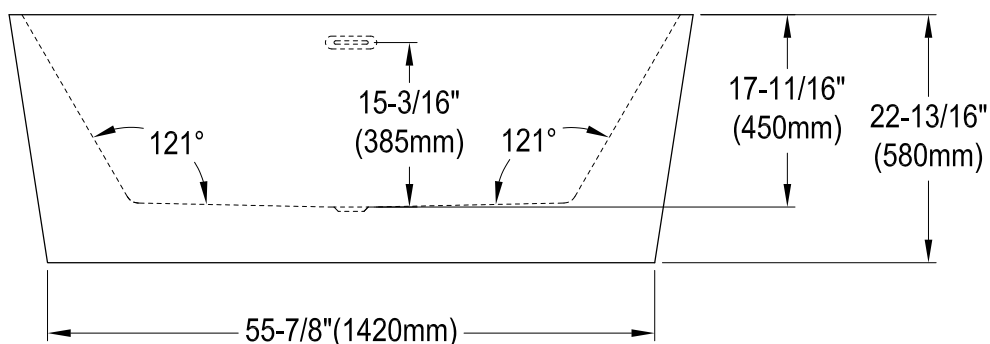

VT7DE633023C420,2,3,6,7,8

63" Acrylic Freestanding Tub with 7" Faucet Drillings & Drain

M14 x 120 (4 pcs)

M14 x 100 (1 pcs)

Drain Hole Size

Scale (3:1)

VT7DE633023C420,2,3,6,7,8

Toe Touch Drain with Overflow Hole