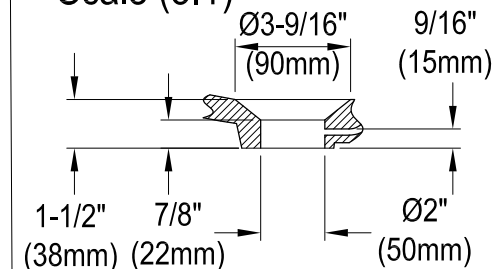

VT7DE633023C420,2,3,6,7,8

63" Acrylic Freestanding Tub with 7" Faucet Drillings & Drain

M14 x 120 (4 pcs)

M14 x 100 (1 pcs)

Drain Hole Size

Scale (3:1)

VT7DE633023C420,2,3,6,7,8

Toe Touch Drain with Overflow Hole