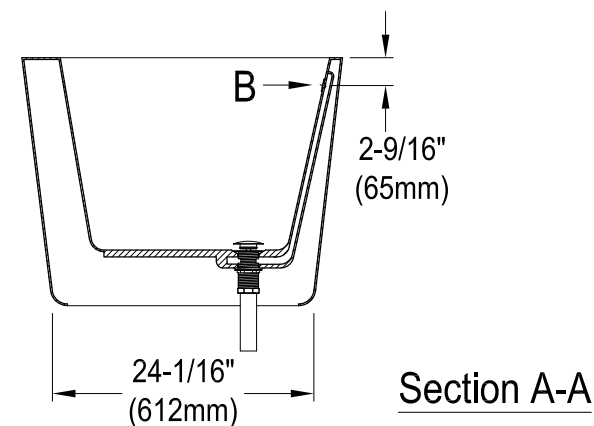

VT7DE633023C420,2,3,6,7,8

63" Acrylic Freestanding Tub with 7" Faucet Drillings & Drain

M14 x 120 (4 pcs)

M14 x 100 (1 pcs)

Drain Hole Size

Scale (3:1)

VT7DE633023C420,2,3,6,7,8

Toe Touch Drain with Overflow Hole