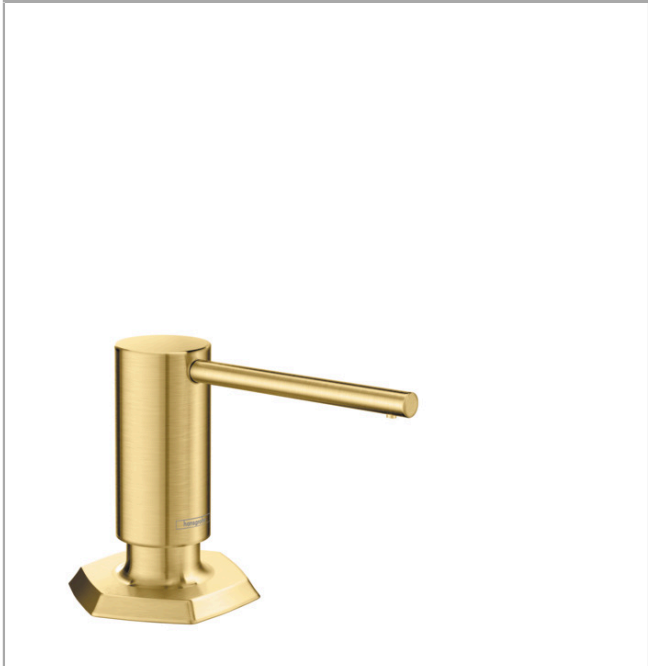

Locarno Soap Dispenser
 Finishes : **brushed gold optic** Part no. : **04857250**

Description

Features

- 16 oz capacity

Product image

Scale drawing