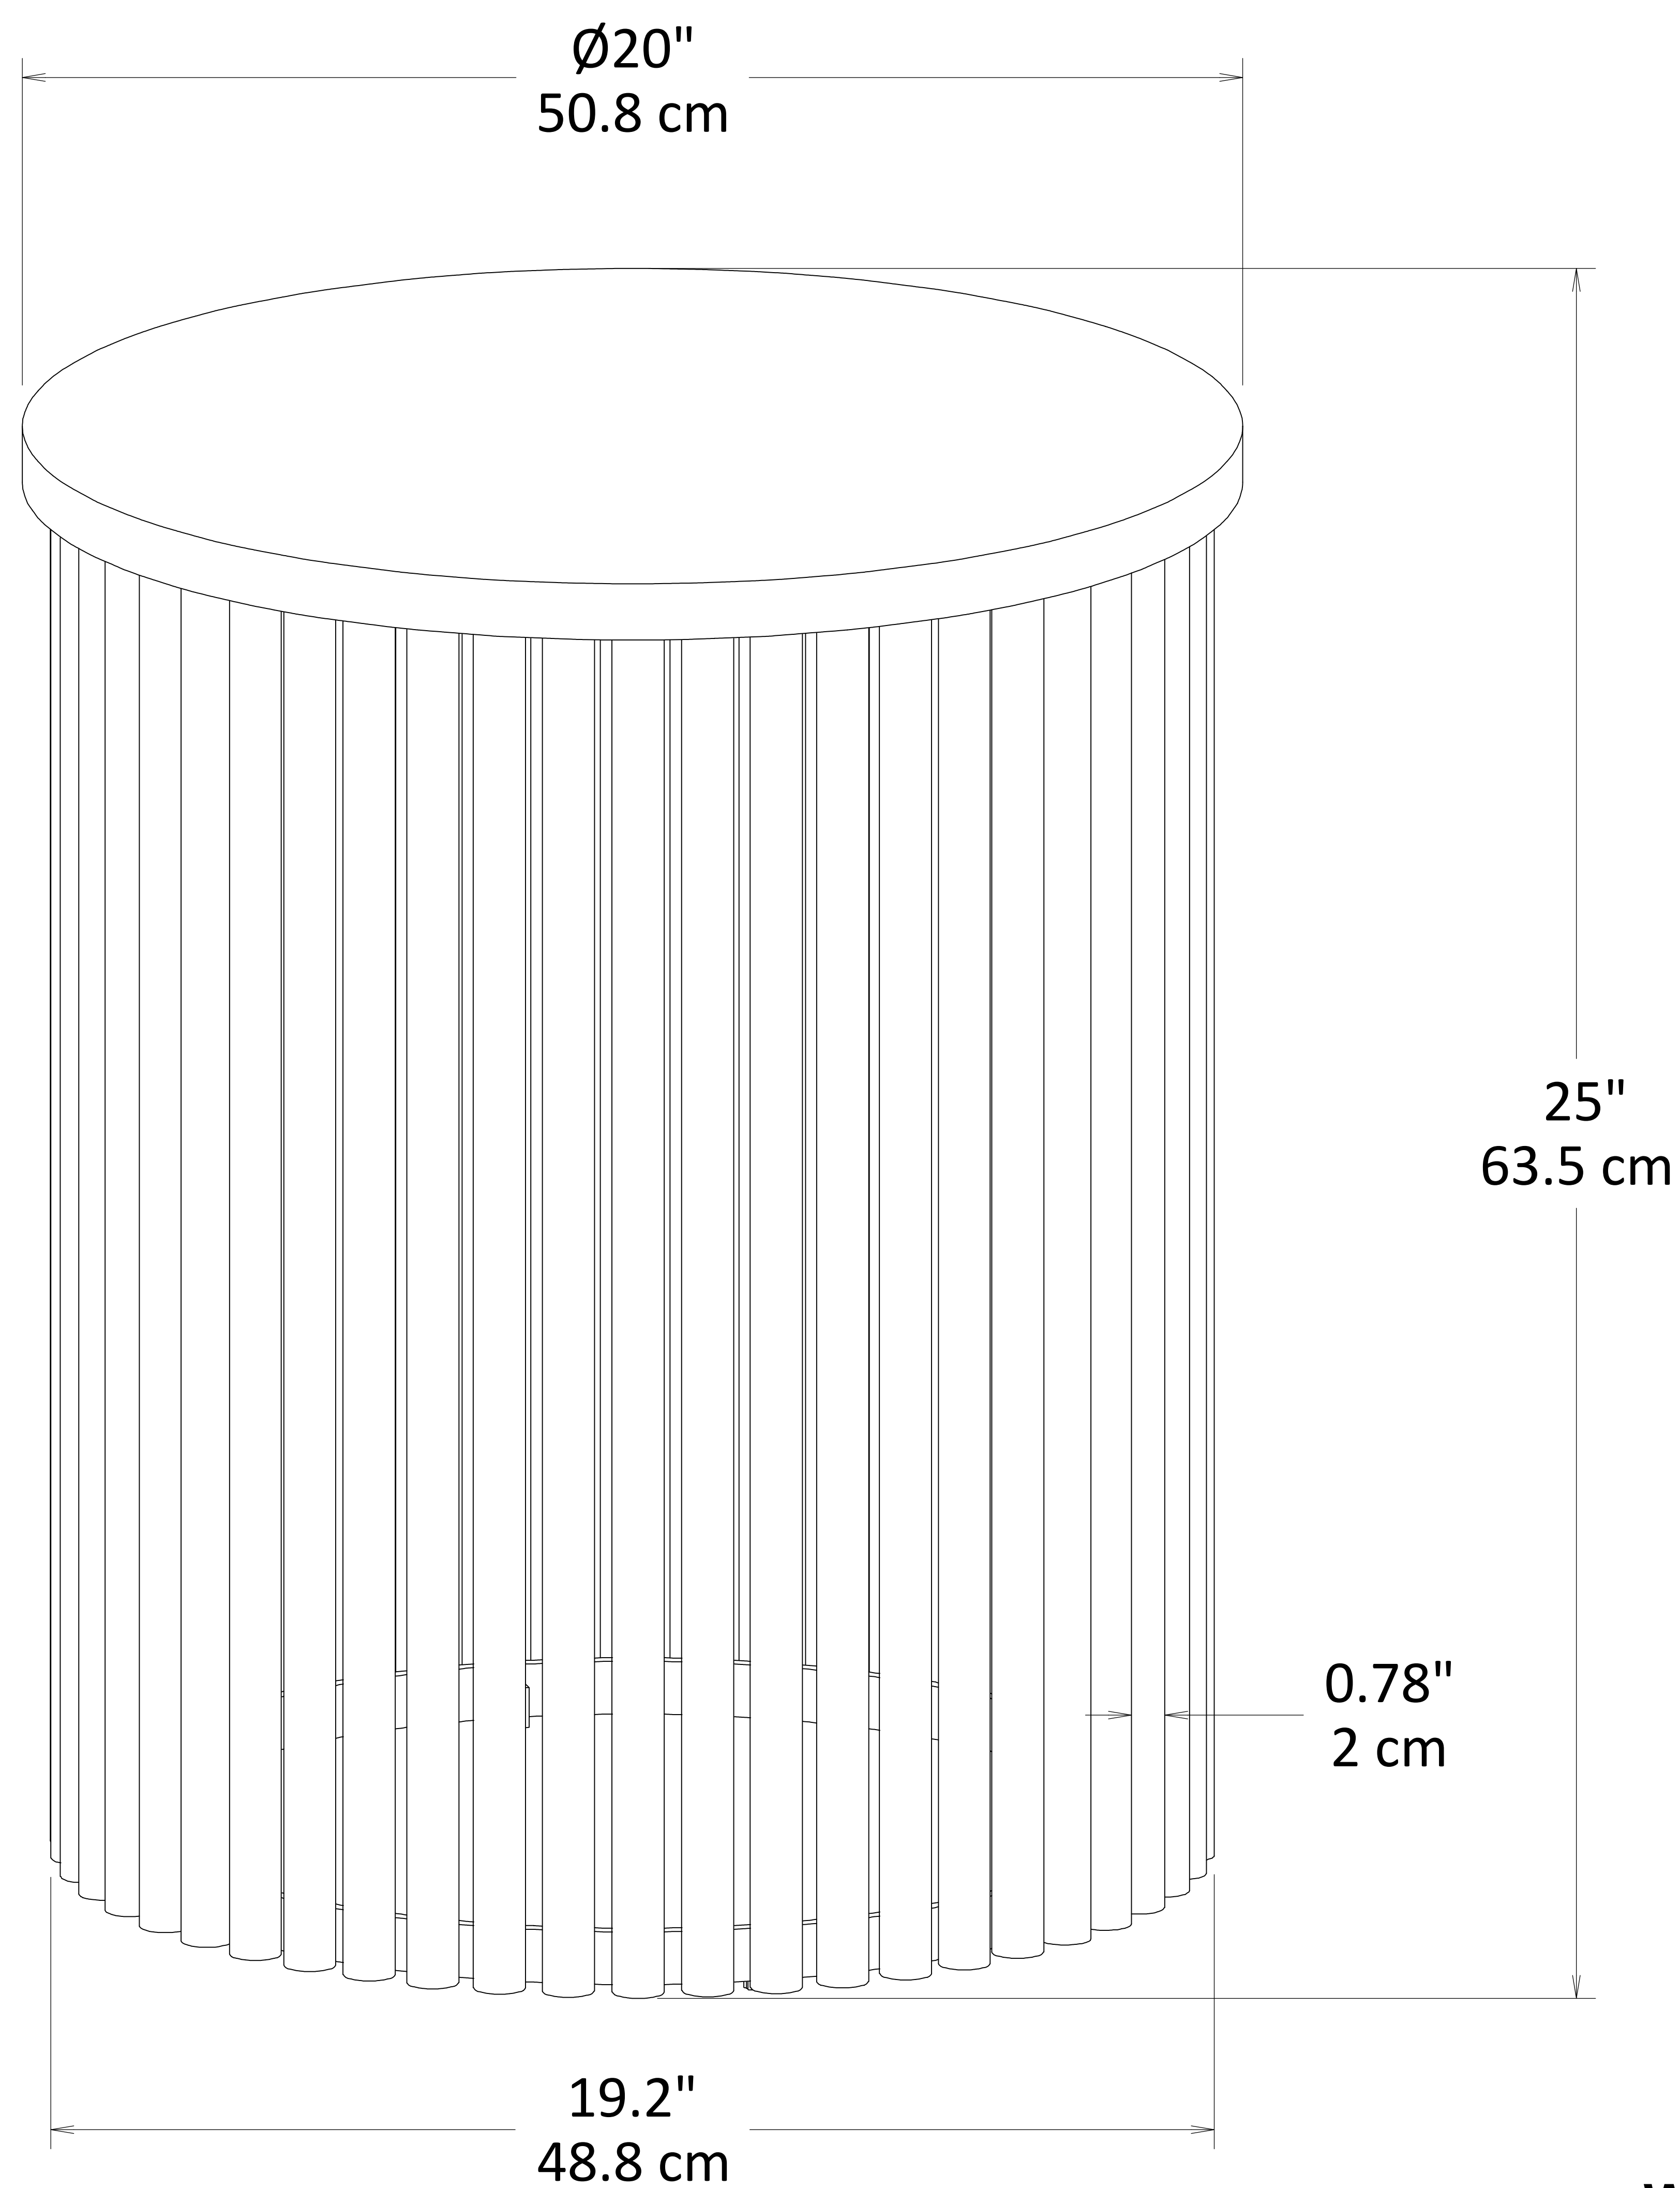

Demy Tall Side Table

Net Weight: 36.81 lbs / 16.7 Kg