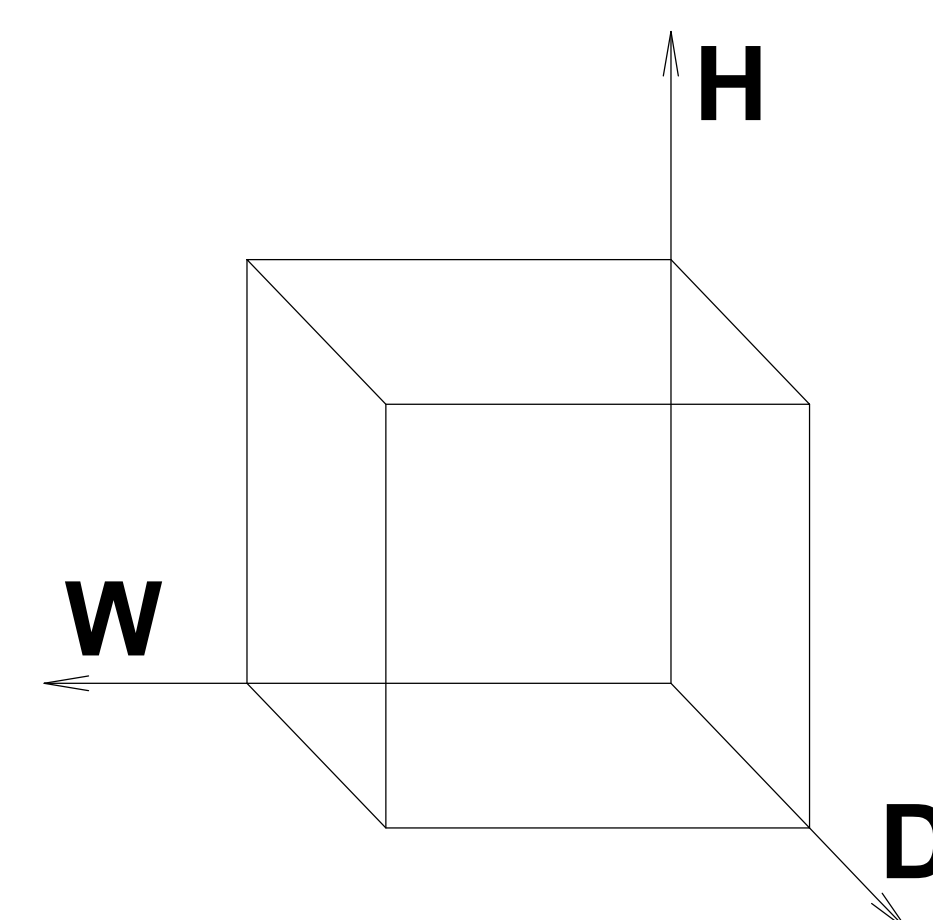

Demy Tall Side Table

Net Weight: 36.81 lbs / 16.7 Kg