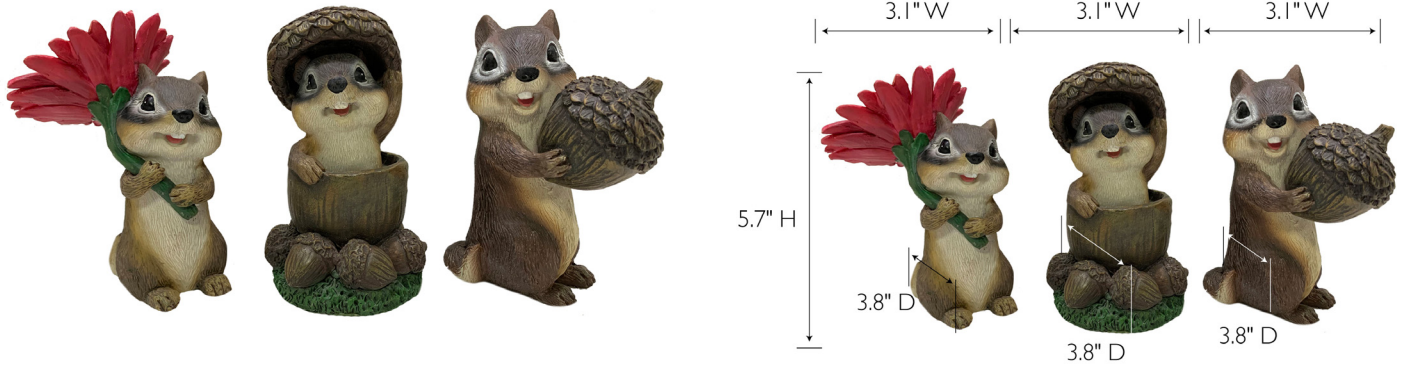

Hank, Gus and Dewey, Seasonal Chipmunk Figurine Assortment,
Set of 3

SPECIFICATIONS

MATERIAL CONSTRUCTION: Polyresin
WEIGHT: .44 lbs.
DIMENSIONS: 5.7" H x 3.1" W x 3.8" D

TYPE:
JOB:
ORDER CODE:
APPROVALS: