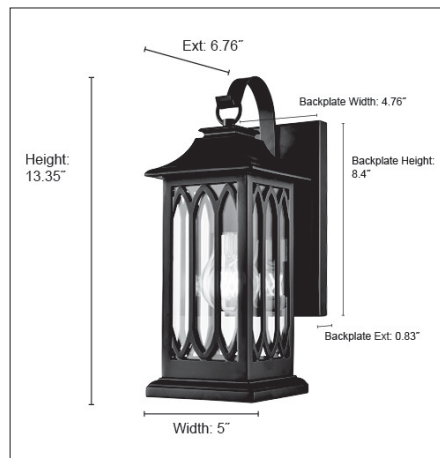

88101

MALLOREY ONE LIGHT OUTDOOR WALL SCONCE

**FINISH**

PBK - Powder Coated Black

**DIMENSIONS**

Width 5"  
Height 13.35"  
Ext. 6.76"  
Backplate Width 4.76"  
Backplate Height 8.4"  
Backplate Depth 0.83"  
Weight 3.15 lbs

**MATERIAL**

Aluminum

**GLASS**

Clear

**LAMPING**

# Bulbs 1-Medium  
Bulb Base Medium (E26)  
Watts per Bulb 100W  
Voltage 120V  
Total Wattage 100W  
Bulbs Included No

**CERTIFICATION**

ETL Listed Wet Location

**ITEM NUMBER**

SKU 88101 PBK

88101 PBK

Millennium Lighting  
105 Declaration Drive  
McDonough, GA 30253  
[www.millenniumlighting.com](http://www.millenniumlighting.com)