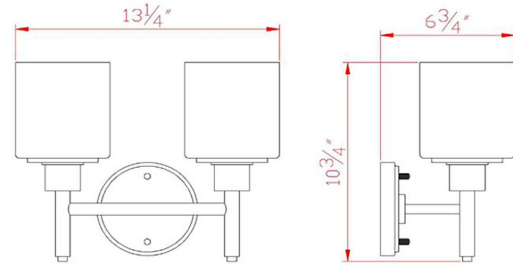

Aubrey 2-Light LED Vanity Light
Satin Nickel

SPECIFICATIONS

MOUNTING:	Wall Mount	LED BRIGHTNESS (LUMENS):	1200
SLOPED CEILING ADAPTABLE:	No	LED COLOR CORRELATED TEMPERATURE (CCT):	2800K
LAMP TYPE 1:	2 lamps 10W LED	LED COLOR RENDERING INDEX (CRI):	>80
BULB INCLUDED:	N/A	LED EFFICACY:	60
WATTS PER BULB:	10W	LED AVERAGE RATED LIFE:	40000 hours
TOTAL WATTAGE:	20W	ENERGY EFFICIENT:	Yes
DIMMABLE:	No	LIGHTING AMPS:	N/A
MATERIAL CONSTRUCTION:	Iron	VOLTAGE:	120V
ASSEMBLED DIMENSIONS:	10.75" H x 13.25" L x 6.75" D		
WEIGHT:	3.70 lbs.		
BACKPLATE DIMENSIONS:	1" H x 5" W		
CANOPY/PLATE DIMENSIONS:	N/A		
GLASS/SHADE DIMENSIONS:	5.3" H x 4.75" L x 4.75" D		
GLASS/SHADE MATERIAL:	Glass		
GLASS/SHADE TYPE:	Frosted		
GLASS/SHADE COLOR:	White		