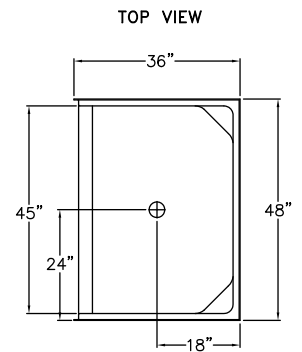

**S640**  
48" x 36" x 73"

**FEATURES**

FINISH	PRODUCT	PIECES	WALL
AcrylX™	Shower	One	Smooth

**OPTIONS**

WHIRLPOOL	STANDARD COLOR	ACCESSORIES
No	White, Bone, Biscuit	Drain

**TECHNICAL INFORMATION**

WT	LOAD FACTOR	HANDED BY	CODES
120	0.77	Center Drain	ANSI 124.1, UPC

AVAILABILITY ■

Due to the nature of the materials, dimensions may vary +/- 1/2".