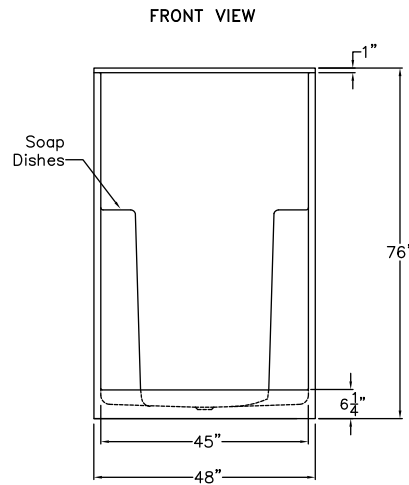

**S640**  
48" x 36" x 73"

**FEATURES**

FINISH	PRODUCT	PIECES	WALL
AcrylX™	Shower	One	Smooth

**OPTIONS**

WHIRLPOOL	STANDARD COLOR	ACCESSORIES
No	White, Bone, Biscuit	Drain

**TECHNICAL INFORMATION**

WT	LOAD FACTOR	HANDED BY	CODES
120	0.77	Center Drain	ANSI 124.1, UPC

AVAILABILITY ■

Due to the nature of the materials, dimensions may vary +/- 1/2".