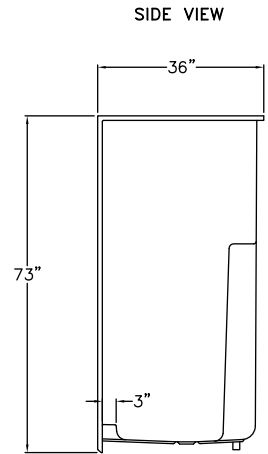

**S640**  
48" x 36" x 73"

**FEATURES**

FINISH	PRODUCT	PIECES	WALL
AcrylX™	Shower	One	Smooth

**OPTIONS**

WHIRLPOOL	STANDARD COLOR	ACCESSORIES
No	White, Bone, Biscuit	Drain

**TECHNICAL INFORMATION**

WT	LOAD FACTOR	HANDED BY	CODES
120	0.77	Center Drain	ANSI 124.1, UPC

AVAILABILITY ■

Due to the nature of the materials, dimensions may vary +/- 1/2".