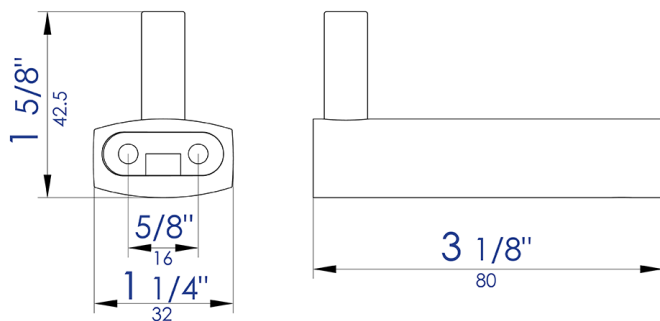

AB9503

6 Piece Matching Bathroom Accessory Set

Note: All product dimensions are approximate and should be verified on site prior to installation.
 Visit www.ALFIbrand.com for more information.