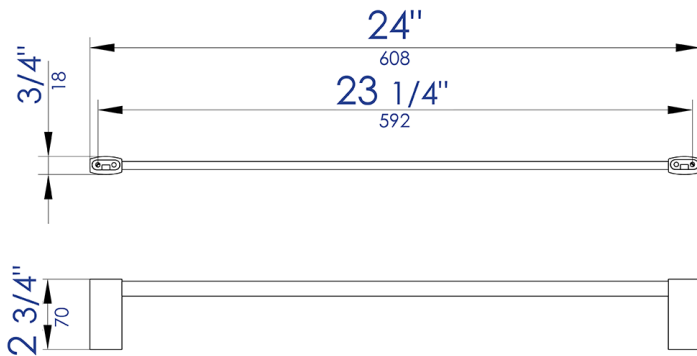

AB9503

6 Piece Matching Bathroom Accessory Set

Note: All product dimensions are approximate and should be verified on site prior to installation.
 Visit www.ALFIbrand.com for more information.