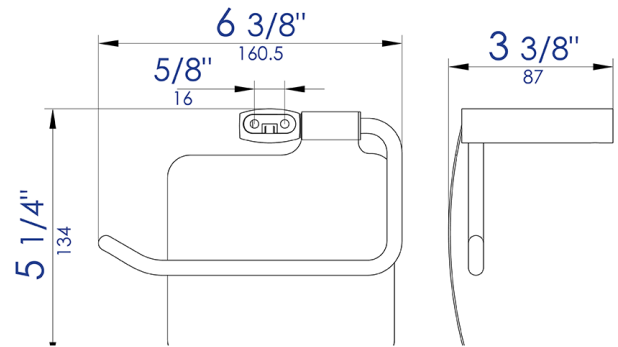

AB9503

6 Piece Matching Bathroom Accessory Set

Note: All product dimensions are approximate and should be verified on site prior to installation.
 Visit www.ALFIbrand.com for more information.