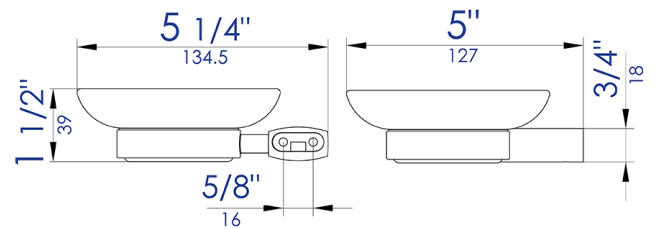

AB9503

6 Piece Matching Bathroom Accessory Set

Note: All product dimensions are approximate and should be verified on site prior to installation.
 Visit www.ALFIbrand.com for more information.