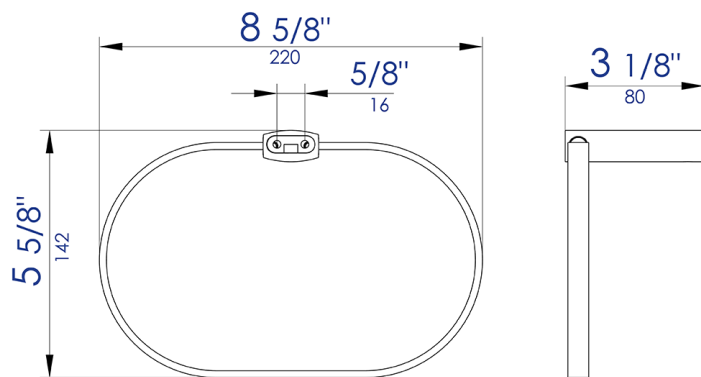

AB9503

6 Piece Matching Bathroom Accessory Set

Note: All product dimensions are approximate and should be verified on site prior to installation.
 Visit www.ALFIbrand.com for more information.