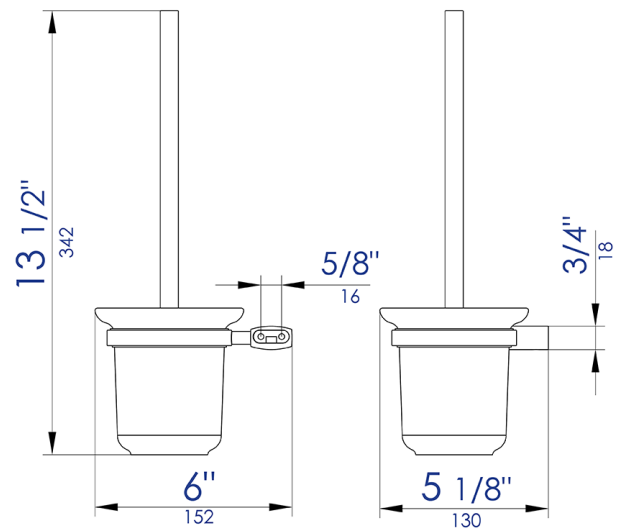

AB9503

6 Piece Matching Bathroom Accessory Set

Note: All product dimensions are approximate and should be verified on site prior to installation.
 Visit www.ALFIbrand.com for more information.