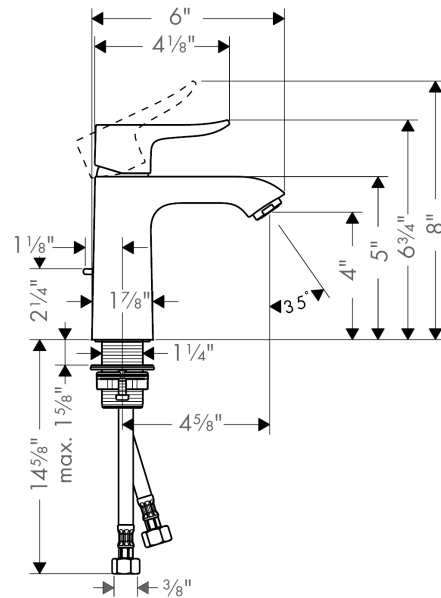

Metris

Single-Hole Faucet 110 with Pop-Up Drain, 0.5 GPM

Finishes : **chrome** Part no. : **31123001**

Description

Features

- Aerated spray
- Flow: 0.5 GPM (1.9 L/Min)
- Ceramic cartridge
- Includes pop-up drain

Item details

List Price \$ 381.00

Technology

Compliance

Product image

Scale drawing

Metris**Single-Hole Faucet 110 with Pop-Up Drain, 0.5 GPM**Finishes : **chrome** Part no. : **31123001****Spare parts list**

Year of production: >01/20

Pos.	Description	Part no.	Price	PU
1	handle	95519000	-	1
2	screw cover	96338000	-	1
3	flange	97406000	-	1
4	nut	97209000	-	1
5	cartridge, assy	95646001	-	1
6	locking screw for handle	95140000	-	1
7	seal	95008000	-	1
8	adapter for cartridge	98750000	-	1
9	aerator M24x1 (1,9 l/min)	93502000	-	1
10	fixing set (Ø 32)	13961000	-	1
11	flat seal	98749000	-	1
12	connection hose 18½" M8x0,75 3/8"	96321001	-	1
13	pull rod	96657000	-	1
14	O-Ring 32x2	98193000	-	1
15	O-Ring 30x2	98186000	-	1
a	pop up waste	88509000	-	1
b	lever collar	97548000	-	1
c	O-ring 35x2	92604000	-	1
d	lever arm 340mm (ball-Ø12mm)	96324000	-	1