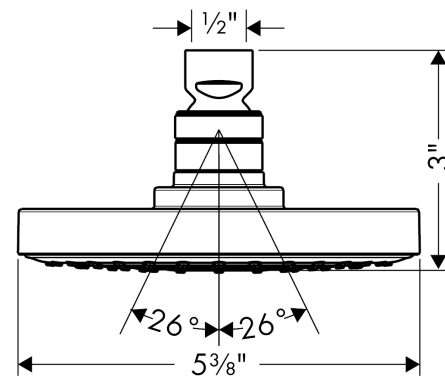

Raindance S
Showerhead 150 1-Jet, 2.0 GPM
 Finishes : **brushed nickel** Part no. : **04342820**

Description

Features

- 90 no-clog spray channels
- Spray modes: RainAir
- Flow: 2.0 GPM (7.6 L/Min)
- Gray spray disc

Item details

List Price \$ 236.00

Technology

Compliance

Product image

Scale drawing

Raindance S

Showerhead 150 1-Jet, 2.0 GPM

Finishes : **brushed nickel** Part no. : **04342820**

Exploded drawing

Year of production: >06/10

Raindance S
Showerhead 150 1-Jet, 2.0 GPM
 Finishes : **brushed nickel** Part no. : **04342820**

Spare parts list