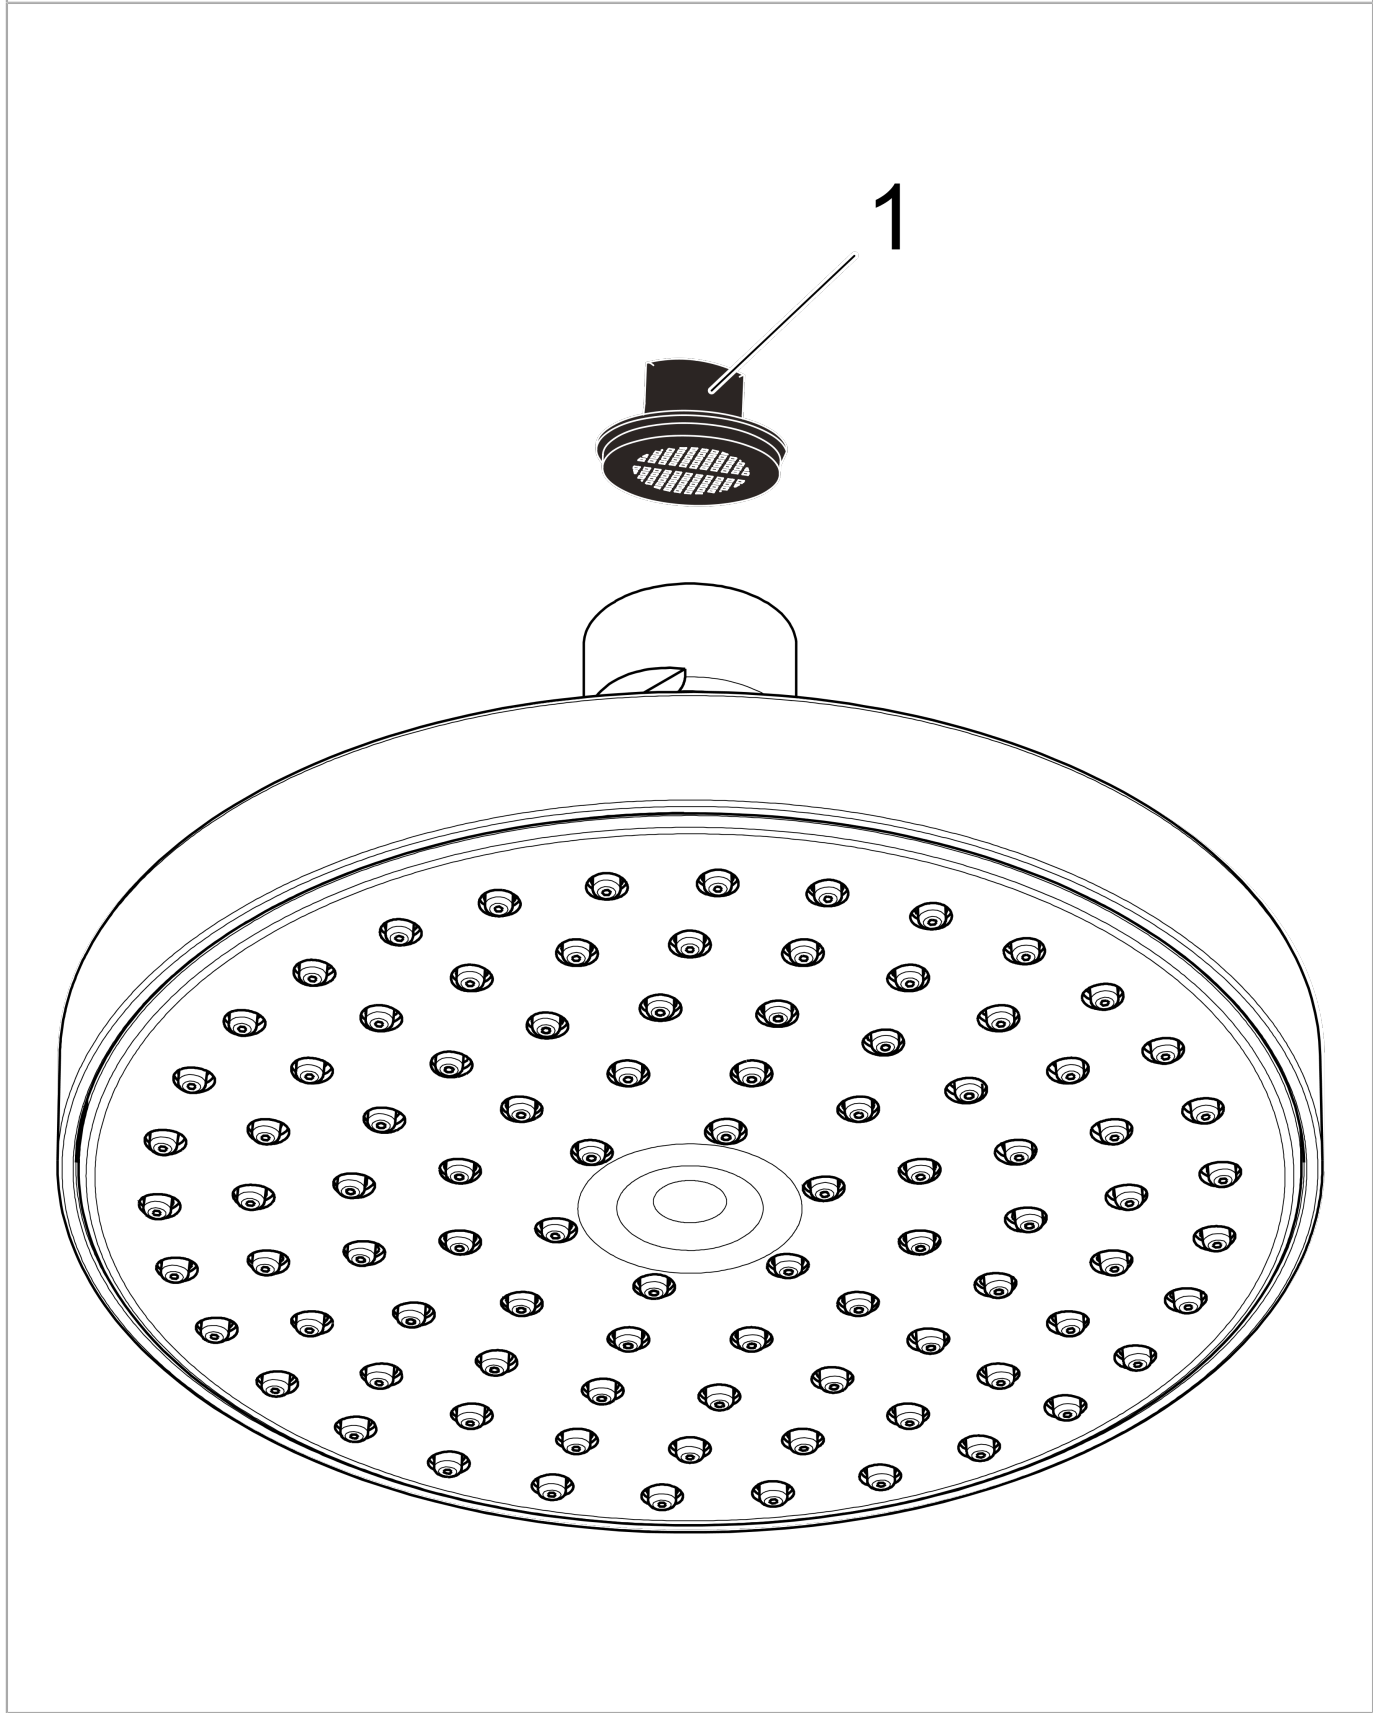

Raindance S
Showerhead 150 1-Jet, 2.0 GPM
 Finishes : **brushed nickel** Part no. : **04342820**

Description

Features

- 90 no-clog spray channels
- Spray modes: RainAir
- Flow: 2.0 GPM (7.6 L/Min)
- Gray spray disc

Item details

List Price \$ 236.00

Technology

Compliance

Product image

Scale drawing

Raindance S

Showerhead 150 1-Jet, 2.0 GPM

Finishes : **brushed nickel** Part no. : **04342820**

Exploded drawing

Year of production: >06/10

Raindance S
Showerhead 150 1-Jet, 2.0 GPM
 Finishes : **brushed nickel** Part no. : **04342820**

Spare parts list