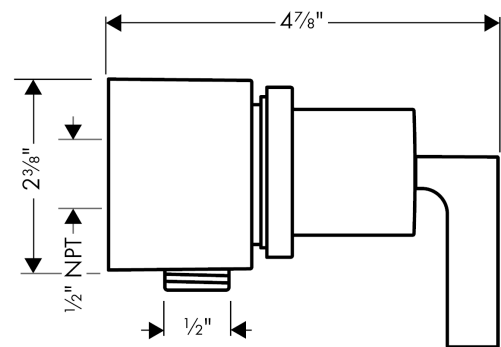

AXOR Citterio
Wall Outlet with Check Valves and Volume Control, Lever Handle
Finishes : **chrome** Part no. : **39882001**

Description

Features

- Volume control for 1 outlet

Product image

Scale drawing

AXOR Citterio
Wall Outlet with Check Valves and Volume Control, Lever Handle
Finishes : **chrome** Part no. : **39882001**

Exploded drawing

Year of production: >11/03

AXOR Citterio
Wall Outlet with Check Valves and Volume Control, Lever Handle
 Finishes : **chrome** Part no. : **39882001**

Spare parts list

Year of production: >11/03

Pos.	Description	Part no.	PC	PU
1	handle	39993001	0	1
2	handle fixing set	94184000	0	1
3	shut off unit right closing	96350000	0	1
4	set of non return valves DW 15	94074000	0	1
5	support element	98557000	0	1
a	sleeve	96497000	0	1