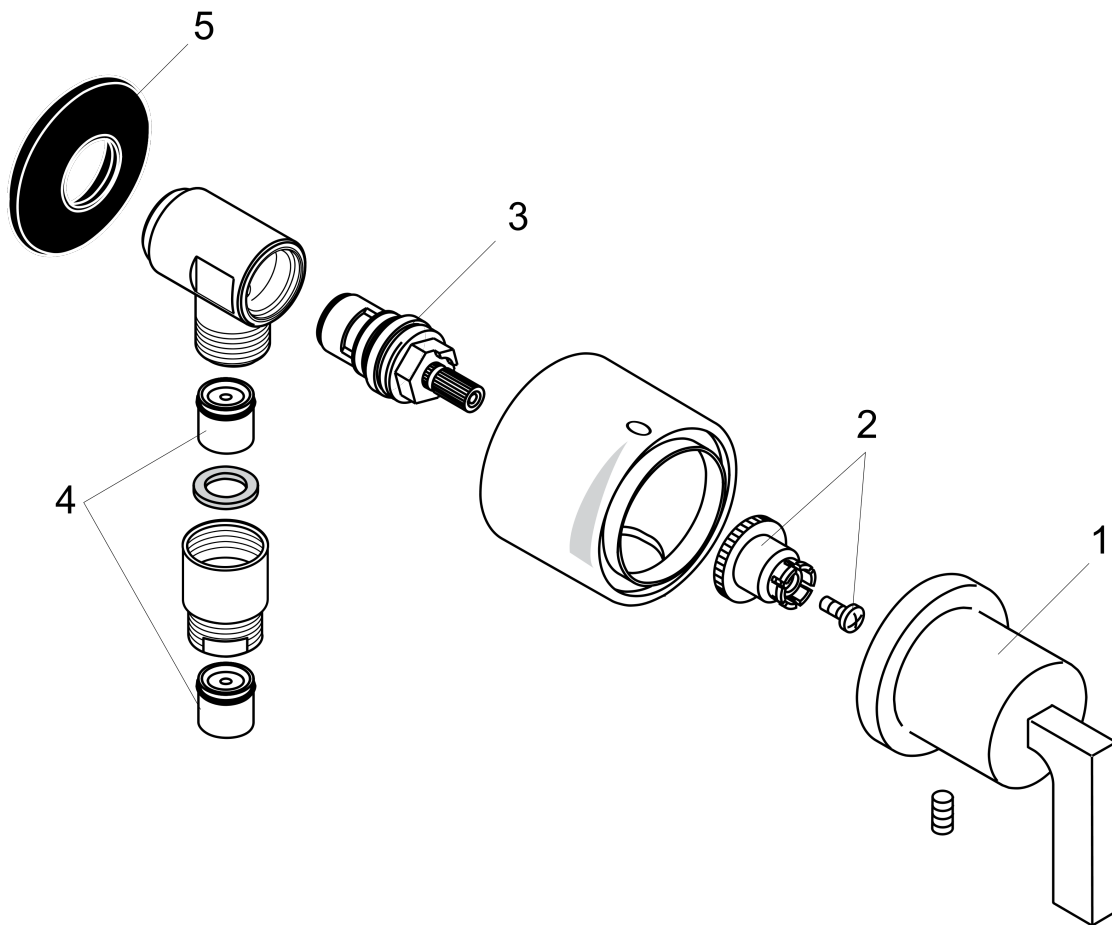

AXOR Citterio
Wall Outlet with Check Valves and Volume Control, Lever Handle
Finishes : **chrome** Part no. : **39882001**

Description

Features

- Volume control for 1 outlet

Product image

Scale drawing

AXOR Citterio
Wall Outlet with Check Valves and Volume Control, Lever Handle
Finishes : **chrome** Part no. : **39882001**

Exploded drawing

Year of production: >11/03

AXOR Citterio
Wall Outlet with Check Valves and Volume Control, Lever Handle
 Finishes : **chrome** Part no. : **39882001**

Spare parts list

Year of production: >11/03

Pos.	Description	Part no.	PC	PU
1	handle	39993001	0	1
2	handle fixing set	94184000	0	1
3	shut off unit right closing	96350000	0	1
4	set of non return valves DW 15	94074000	0	1
5	support element	98557000	0	1
a	sleeve	96497000	0	1