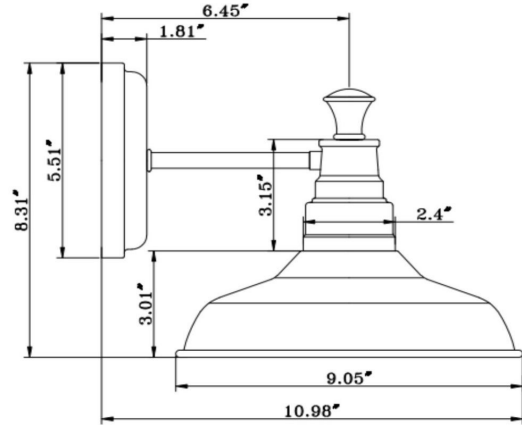

Kimball I-Light Wall Sconce  
Coffee Bronze

SPECIFICATIONS

MOUNTING:	Wall Mount	LED BRIGHTNESS (LUMENS):	N/A
SLOPED CEILING ADAPTABLE:	No	LED COLOR CORRELATED TEMPERATURE (CCT):	N/A
LAMP TYPE 1:	Maximum 60W Medium Base Bulb	LED COLOR RENDERING INDEX (CRI):	N/A
BULB INCLUDED:	N/A	LED EFFICACY:	N/A
WATTS PER BULB:	60W	LED AVERAGE RATED LIFE:	N/A
TOTAL WATTAGE:	60W	ENERGY EFFICIENT:	No
DIMMABLE:	Yes	LIGHTING AMPS:	N/A
MATERIAL CONSTRUCTION:	Steel	VOLTAGE:	120V
ASSEMBLED DIMENSIONS:	8.31" H x 10.98" L x 9.05" D		
WEIGHT:	1.54 lbs.		
BACKPLATE DIMENSIONS:	5.51" H x 5.51" W		
CANOPY/PLATE DIMENSIONS:	N/A		
GLASS/SHADE DIMENSIONS:	3" H x 9" L x 9" D		
GLASS/SHADE MATERIAL:	Steel		
GLASS/SHADE TYPE:	N/A		
GLASS/SHADE COLOR:	Textured Coffee Bronze		