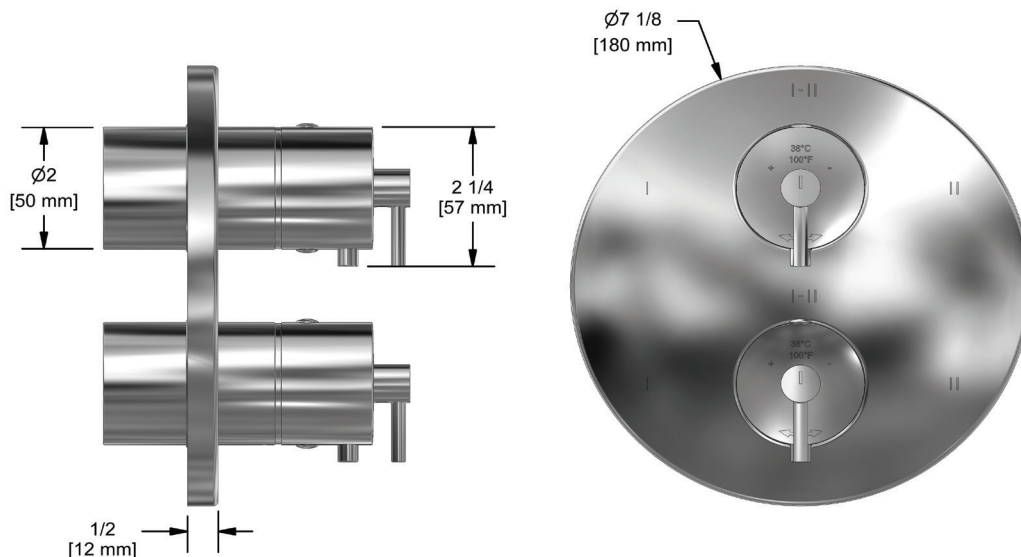

SPECIFICATIONS

DESCRIPTION

- Combines both thermostatic and pressure balance technologies
- 2 temperature and volume controls with diverters
- 4 dedicated functions and 2 shared functions
- R46 Rough-in valve sold separately

GS

Thermostatic & Pressure Balance Trim With 6 Functions (Shared)

MODEL: TGS46

UPC®

For warranty or additional information, contact:

U.S.A.
houseofrohl.com/support
 1-800-777-9762

QUEBEC / MARITIMES / WESTERN CANADA
 QUÉBEC / MARITIMES / OUEST CANADIEN
 QUEBEC / MARITIMOS / CANADA OCCIDENTAL
houseofrohl.ca/support
 1-866-473-8442